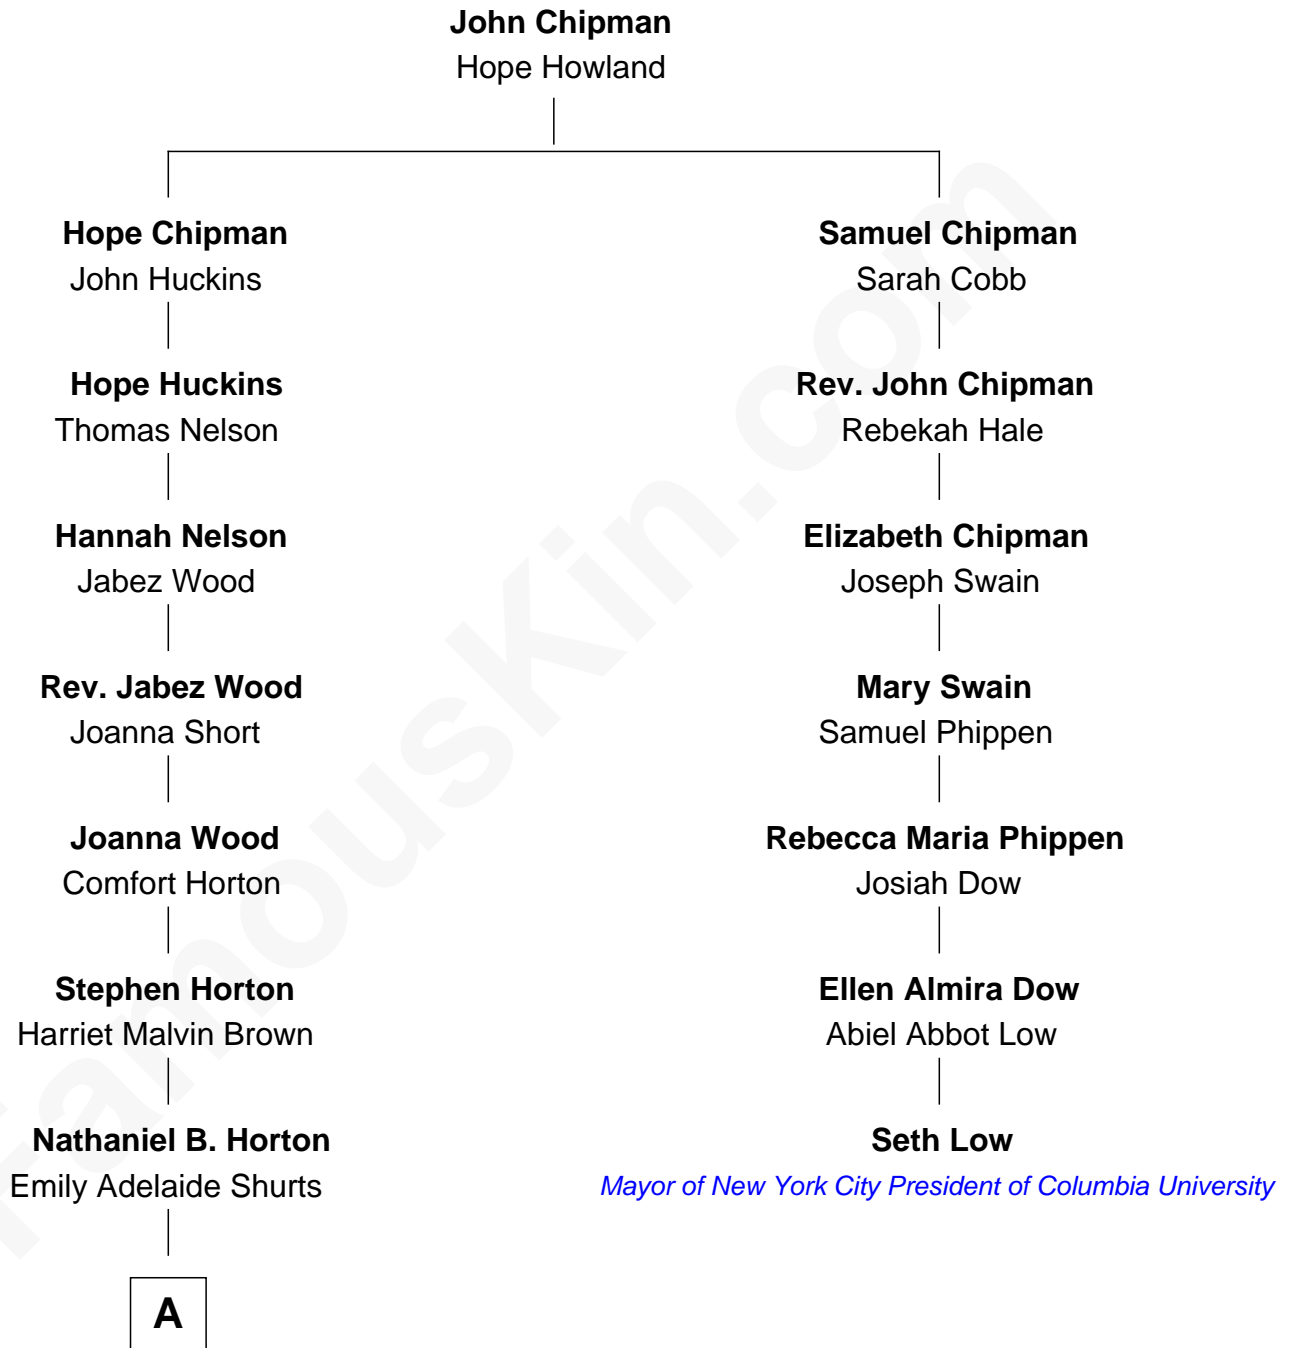

FamousKin.com Relationship Chart of

Helen Horton

TV and Movie Actress

6th cousin 3 times removed of

Seth Low

Mayor of New York City President of Columbia University

A

—
Walter Shurts Horton

Alice Cary Jones

—
Walter Clark Horton

Frances Katherine Stewart

—
Helen Horton

TV and Movie Actress

FamousKin.com