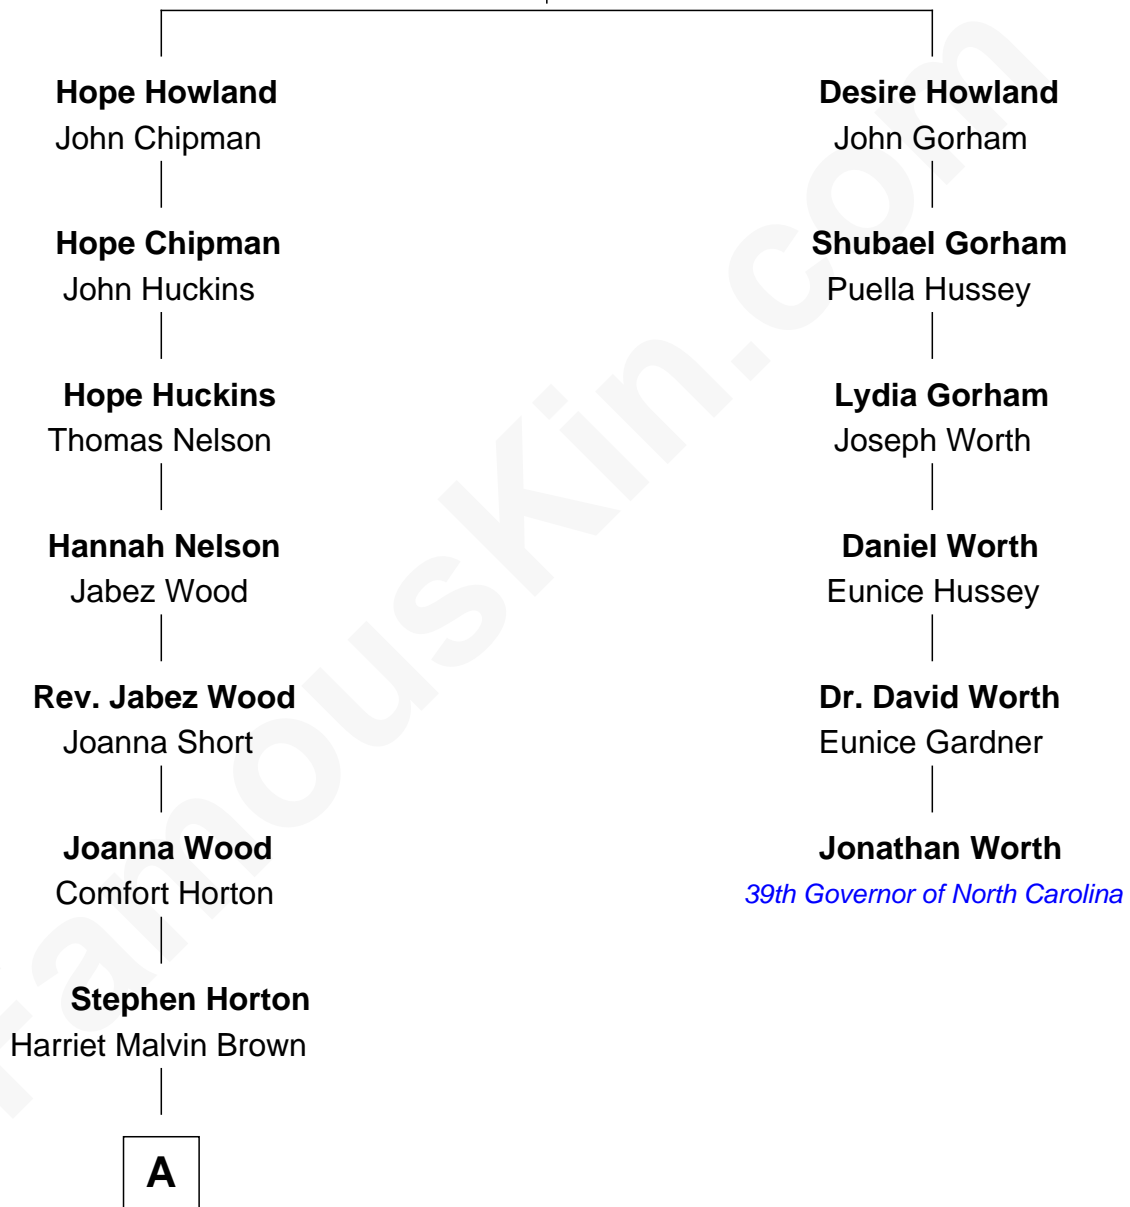

# FamousKin.com Relationship Chart of

**Lily James**

*TV and Movie Actress*

5th cousin 7 times removed of

**Jonathan Worth**

*39th Governor of North Carolina*

**John Howland**  
Elizabeth Tilley

**A**

—  
**Nathaniel B. Horton**  
Emily Adelaide Shurts

—  
**Walter Shurts Horton**  
Alice Cary Jones

—  
**Walter Clark Horton**  
Frances Katherine Stewart

—  
**Helen Virginia Horton**  
Hamish Thomson

—  
**James Stewart Thomson**  
Ninette V. A. Mantle

—  
**Lily James**  
*TV and Movie Actress*