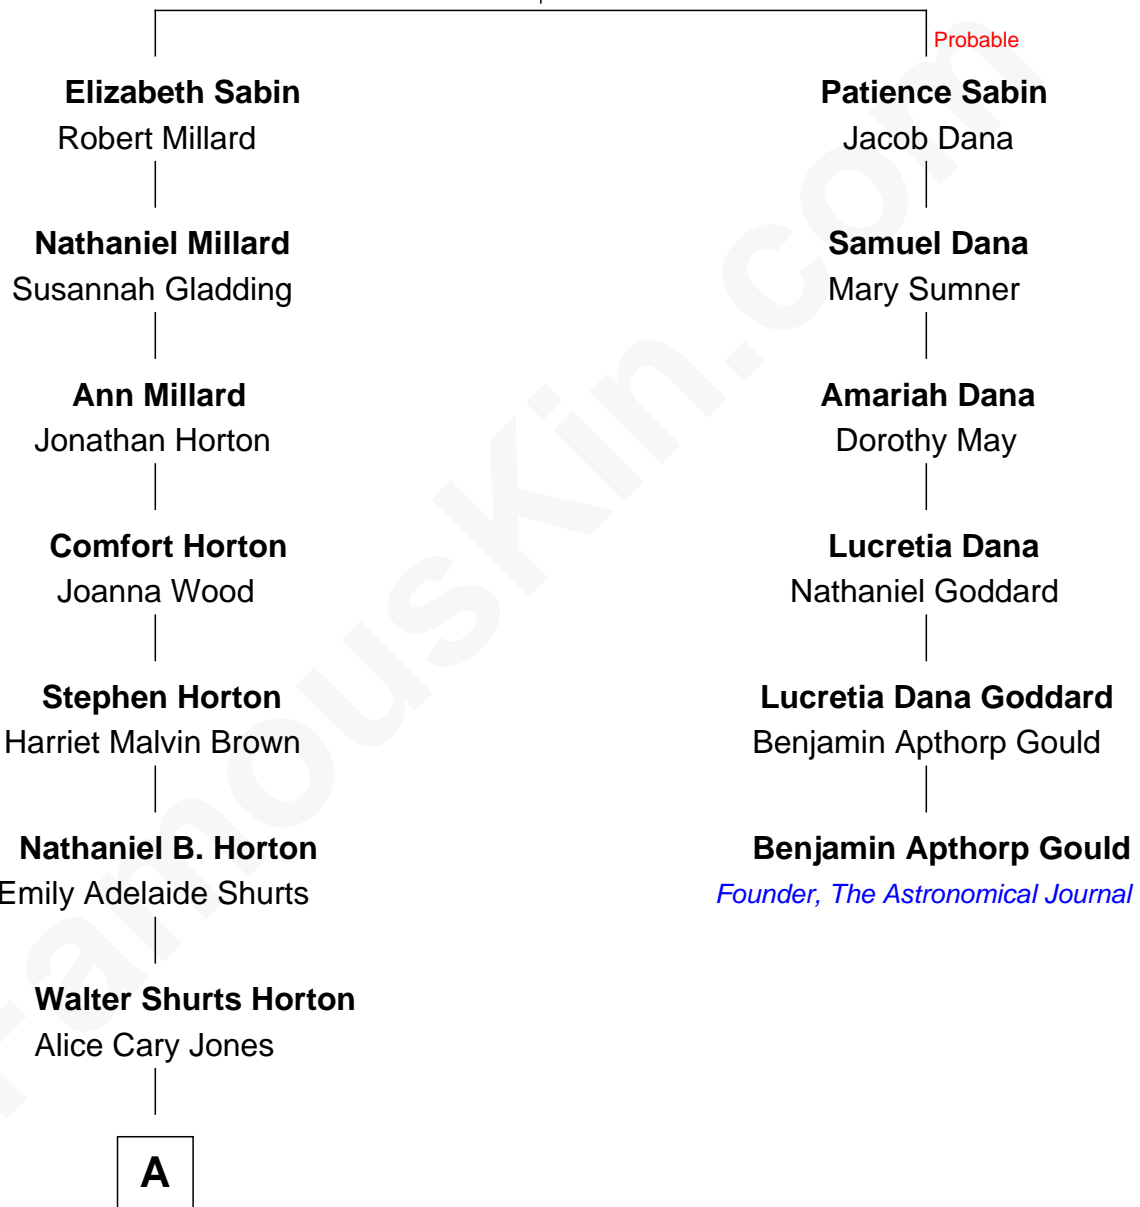

FamousKin.com Relationship Chart of

Lily James

TV and Movie Actress

5th cousin 5 times removed of

Benjamin Apthorp Gould

Founder of The Astronomical Journal

William Sabin

----- Wright

A

—
Walter Clark Horton
Frances Katherine Stewart

—
Helen Virginia Horton
Hamish Thomson

—
James Stewart Thomson
Ninette V. A. Mantle

—
Lily James
TV and Movie Actress

FamousKin.com