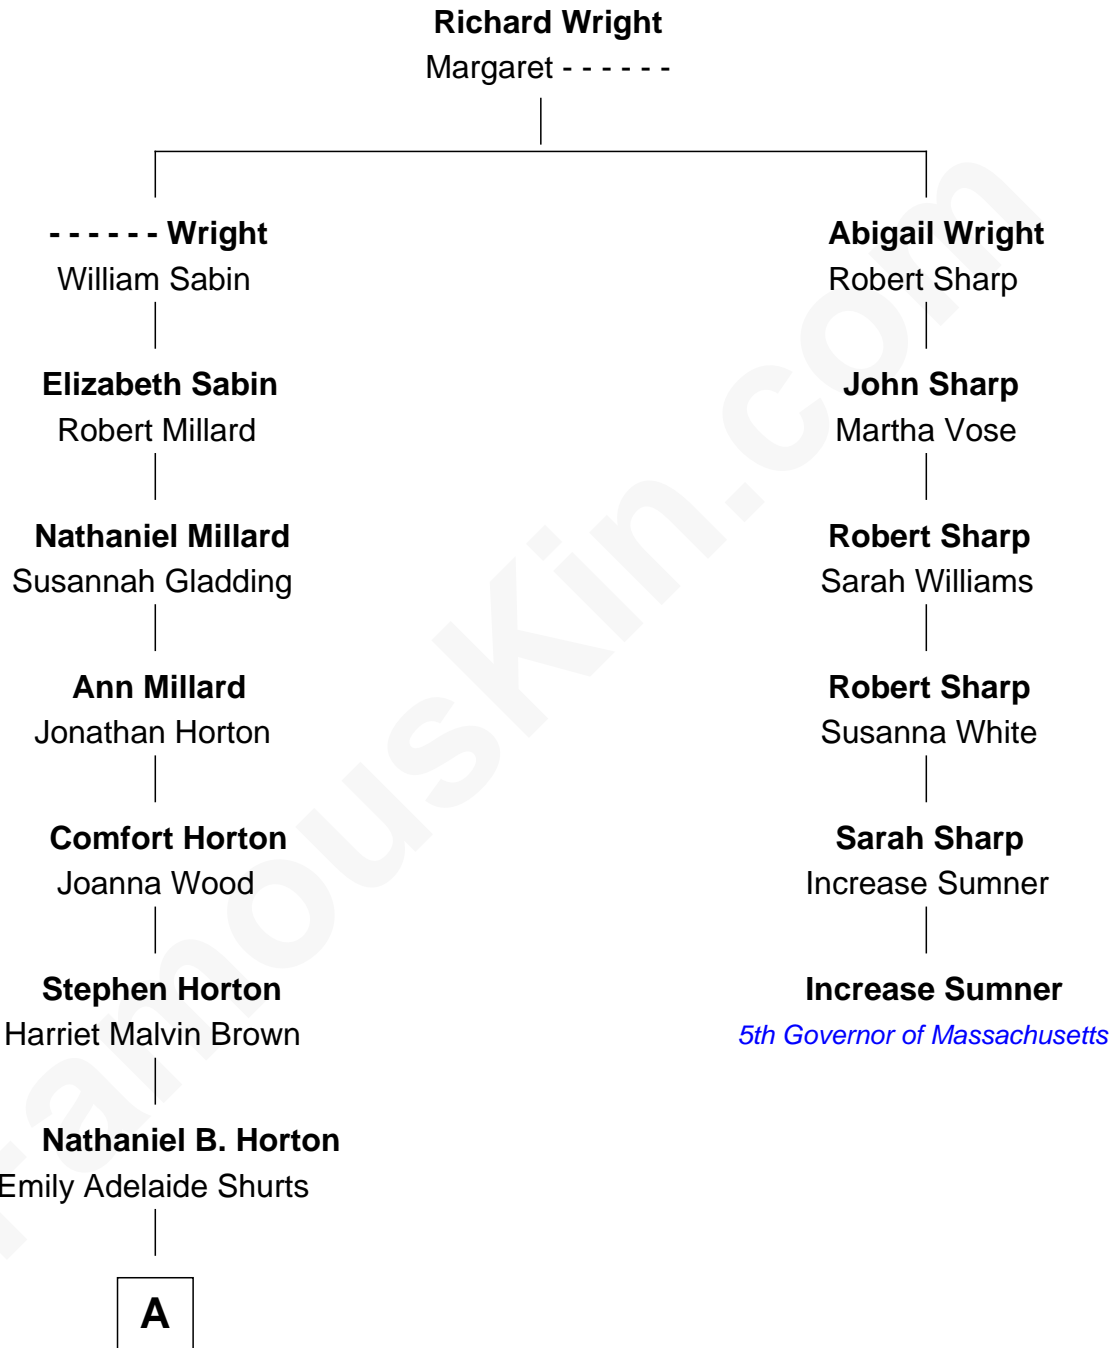

FamousKin.com Relationship Chart of

Lily James

TV and Movie Actress

5th cousin 6 times removed of

Increase Sumner

5th Governor of Massachusetts

A

—
Walter Shurts Horton

Alice Cary Jones

—
Walter Clark Horton

Frances Katherine Stewart

—
Helen Virginia Horton

Hamish Thomson

—
James Stewart Thomson

Ninette V. A. Mantle

—
Lily James