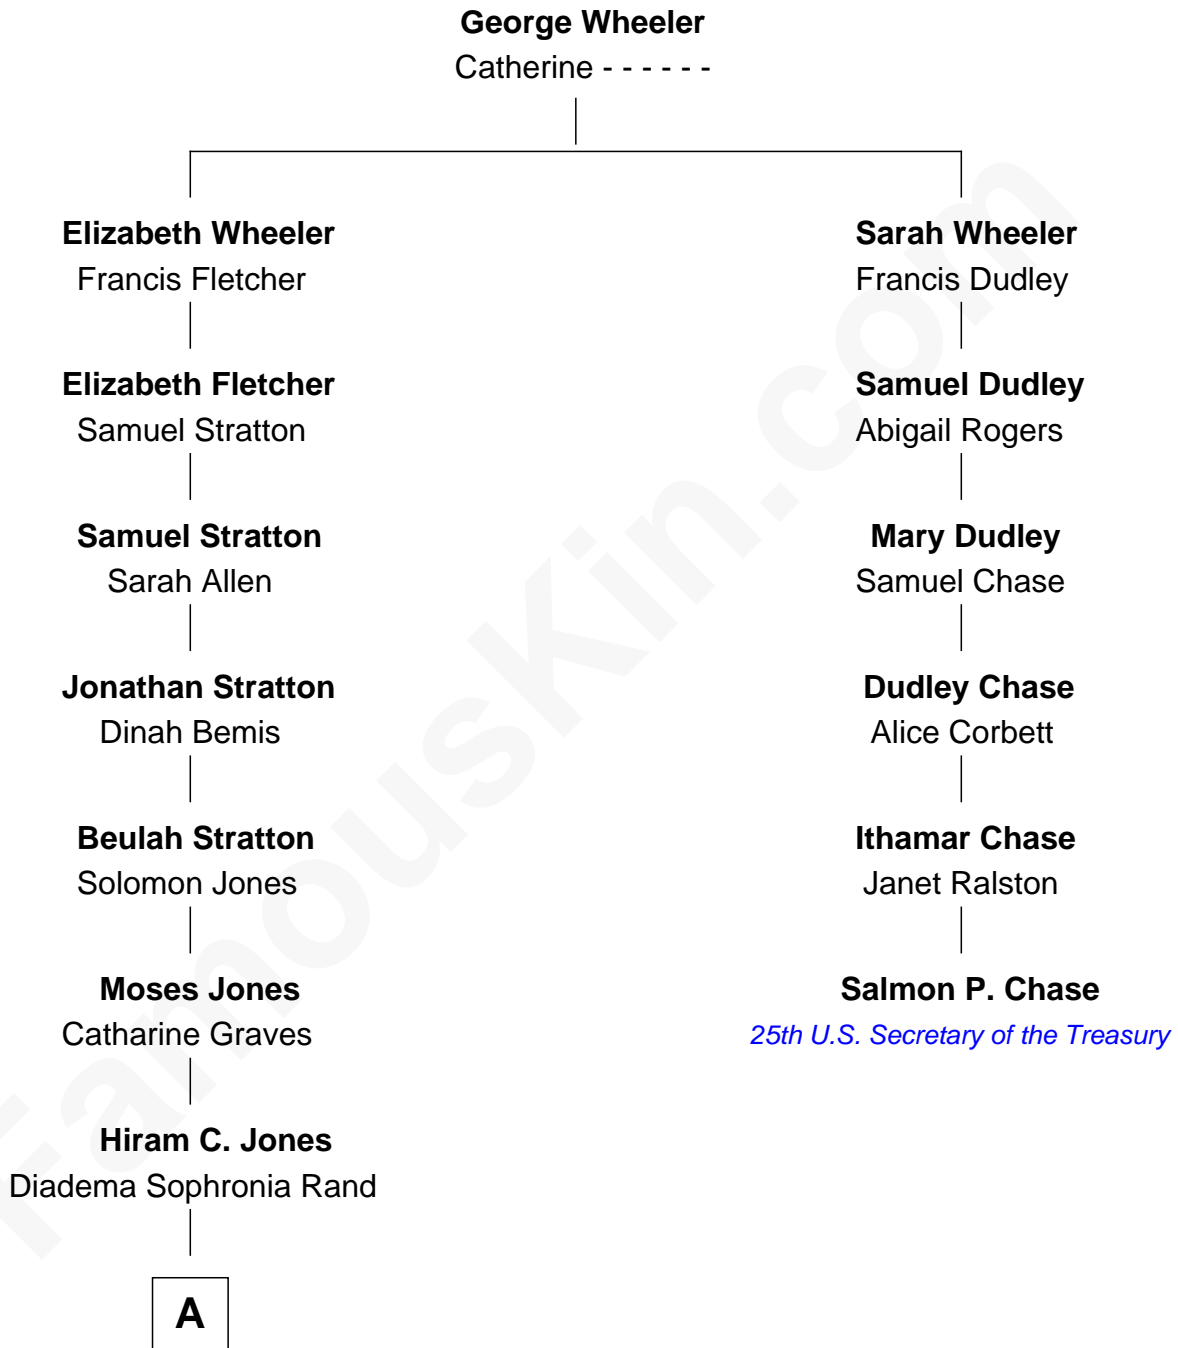

FamousKin.com Relationship Chart of

Lily James

TV and Movie Actress

5th cousin 7 times removed of

Salmon P. Chase

25th U.S. Secretary of the Treasury

A

—
Hiram C. Jones

Sarah V. Rupert

—
Alice Cary Jones

Walter Shurts Horton

—
Walter Clark Horton

Frances Katherine Stewart

—
Helen Virginia Horton

Hamish Thomson

—
James Stewart Thomson

Ninette V. A. Mantle

—
Lily James

TV and Movie Actress