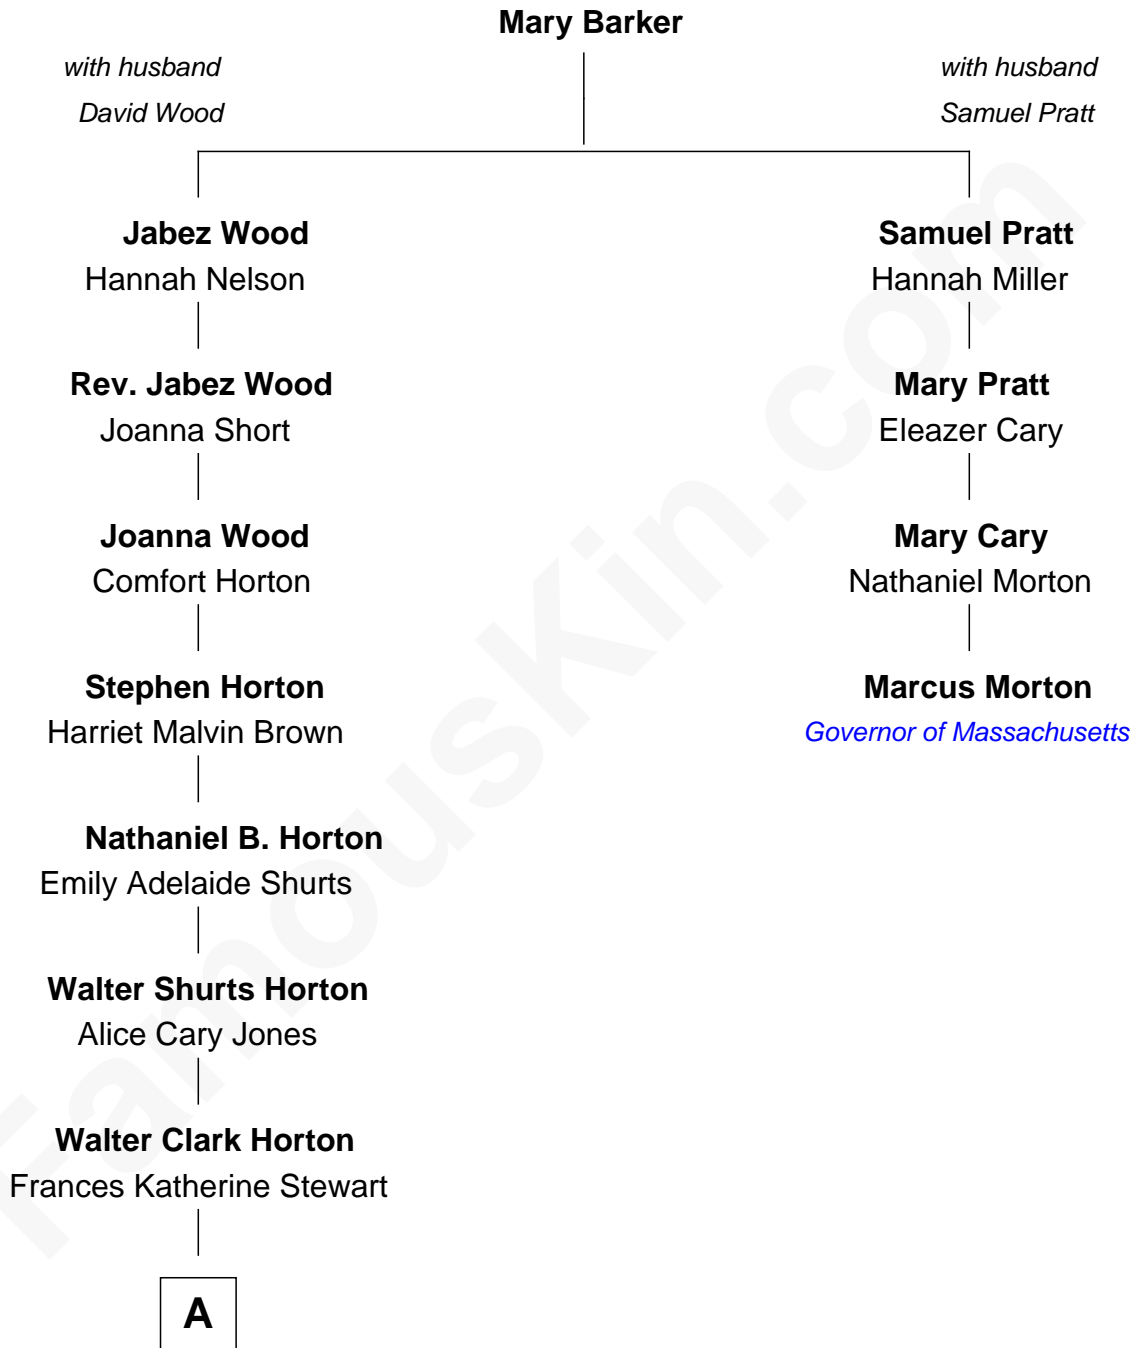

# FamousKin.com Relationship Chart of

**Lily James**

*TV and Movie Actress*

3rd cousin 6 times removed of

**Marcus Morton**

*16th and 18th Governor of Massachusetts*

**A**

—  
**Helen Virginia Horton**

Hamish Thomson

—  
**James Stewart Thomson**

Ninette V. A. Mantle

—  
**Lily James**

*TV and Movie Actress*

FamousKin.com