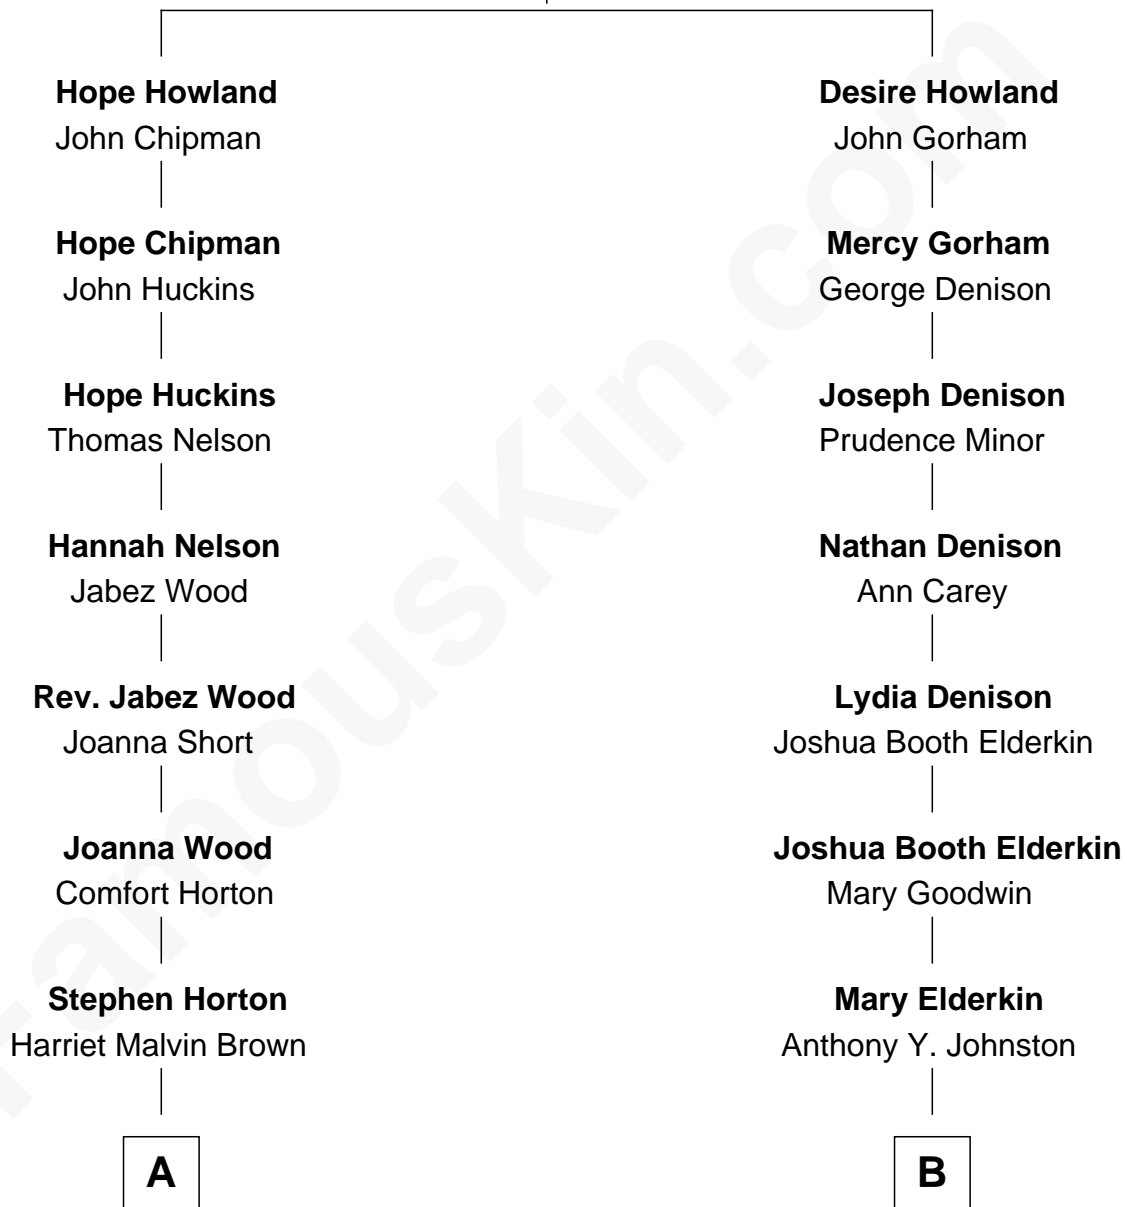

FamousKin.com Relationship Chart of

Lily James

TV and Movie Actress

11th cousin 1 time removed of

Dr. Peggy Whitson

NASA and Axiom Space Astronaut

John Howland
Elizabeth Tilley

A

Nathaniel B. Horton
Emily Adelaide Shurts

Walter Shurts Horton
Alice Cary Jones

Walter Clark Horton
Frances Katherine Stewart

Helen Virginia Horton
Hamish Thomson

James Stewart Thomson
Ninette V. A. Mantle