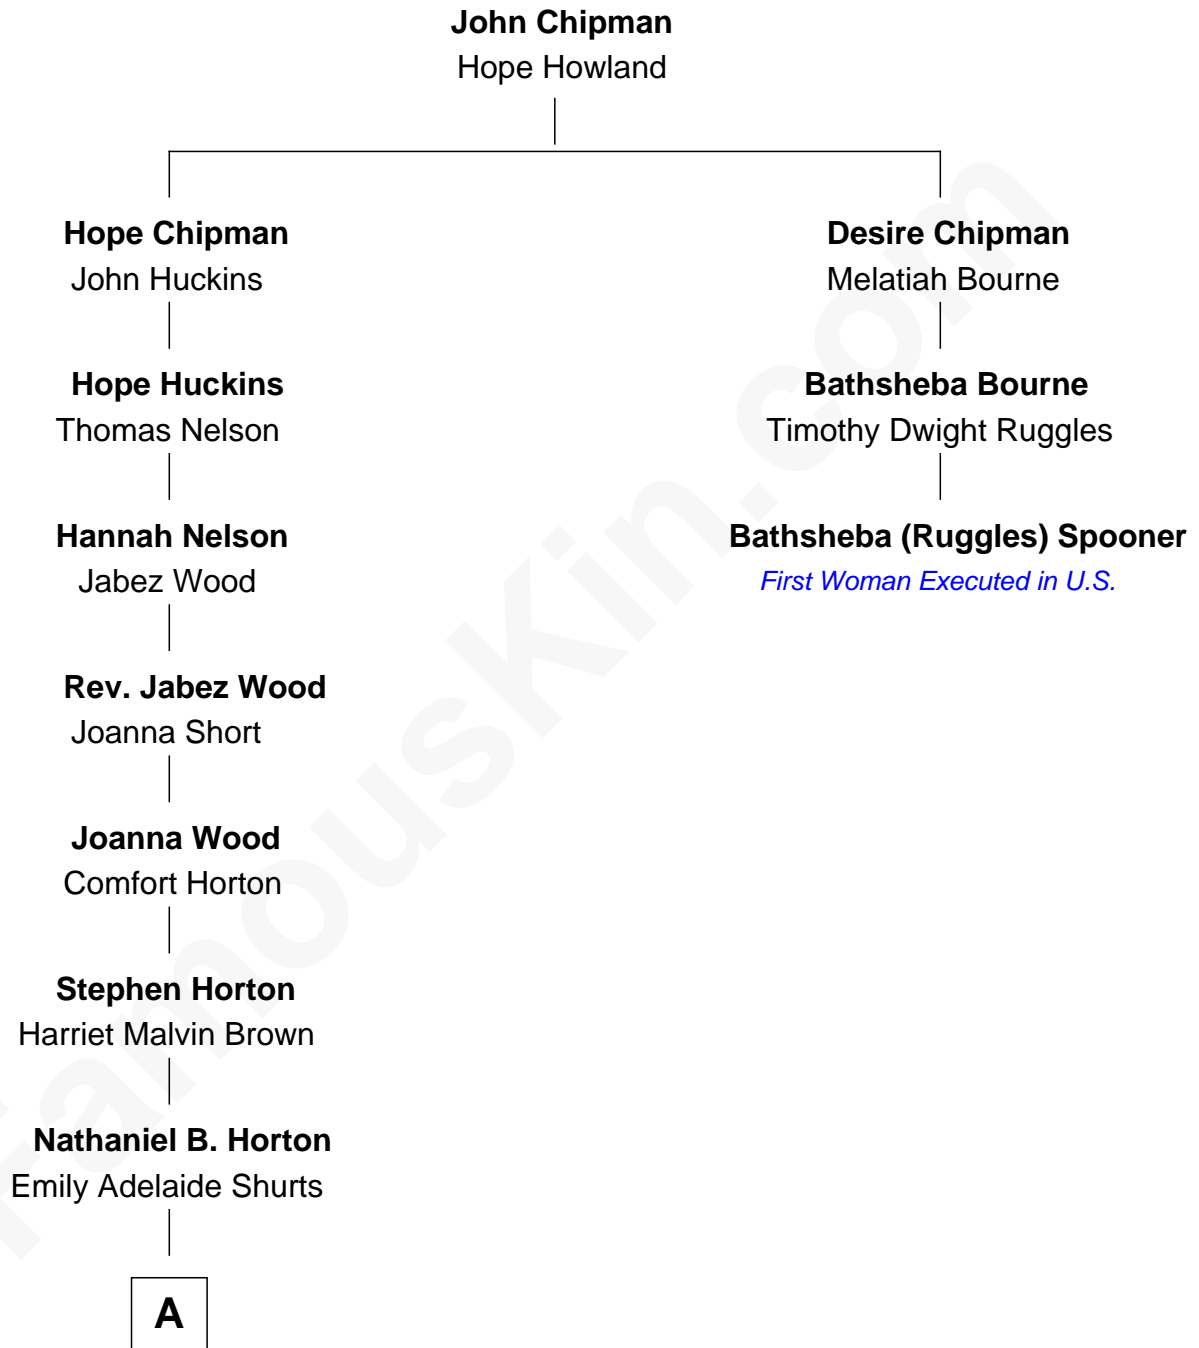

# FamousKin.com Relationship Chart of

**Lily James**

TV and Movie Actress

2nd cousin 9 times removed of

**Bathsheba (Ruggles) Spooner**

*First woman executed for murder in U.S. by non-British government*

**A**

—  
**Walter Shurts Horton**

Alice Cary Jones

—  
**Walter Clark Horton**

Frances Katherine Stewart

—  
**Helen Virginia Horton**

Hamish Thomson

—  
**James Stewart Thomson**

Ninette V. A. Mantle

—  
**Lily James**

*TV and Movie Actress*