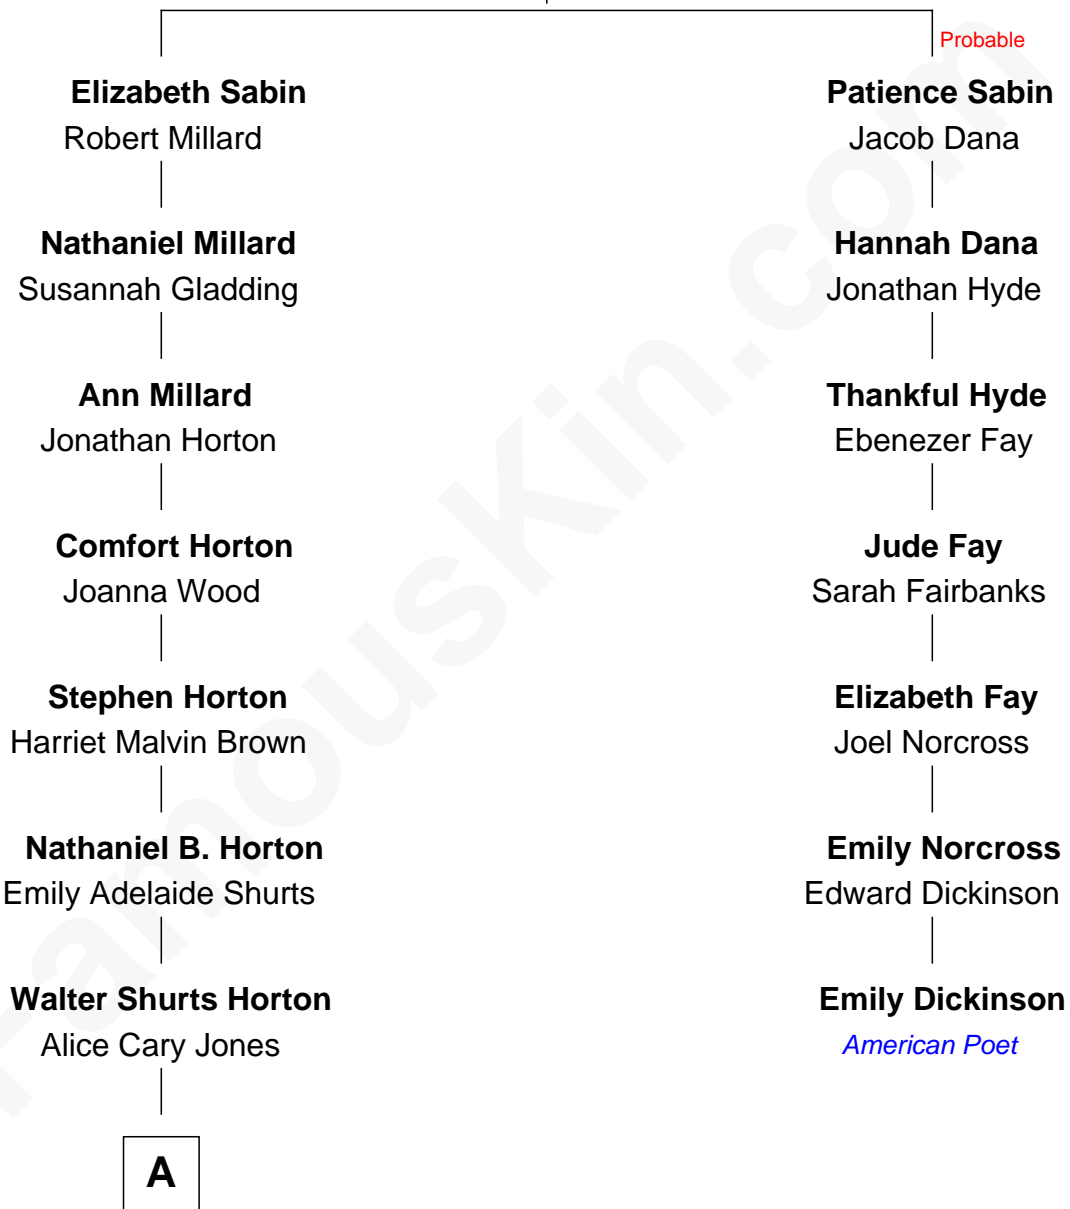

FamousKin.com Relationship Chart of

Lily James

TV and Movie Actress

6th cousin 4 times removed of

Emily Dickinson

American Poet

William Sabin

----- Wright

A

—
Walter Clark Horton
Frances Katherine Stewart

—
Helen Virginia Horton
Hamish Thomson

—
James Stewart Thomson
Ninette V. A. Mantle

—
Lily James
TV and Movie Actress

FamousKin.com