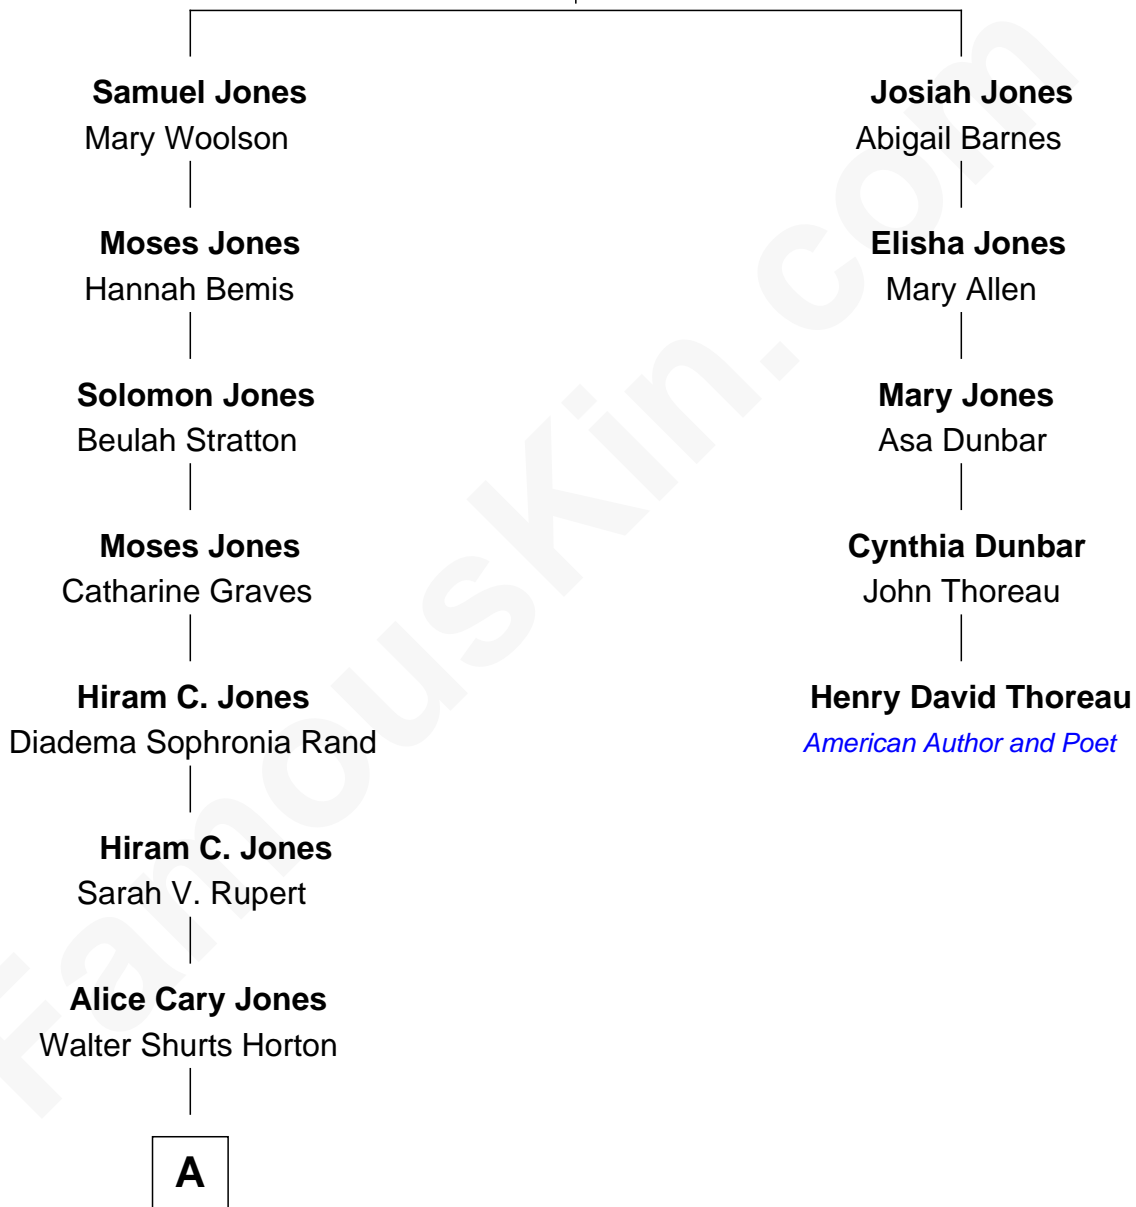

FamousKin.com Relationship Chart of

Lily James

TV and Movie Actress

4th cousin 6 times removed of

Henry David Thoreau

American Author and Poet

Josiah Jones
Lydia Treadway

A

—
Walter Clark Horton
Frances Katherine Stewart

—
Helen Virginia Horton
Hamish Thomson

—
James Stewart Thomson
Ninette V. A. Mantle

—
Lily James
TV and Movie Actress