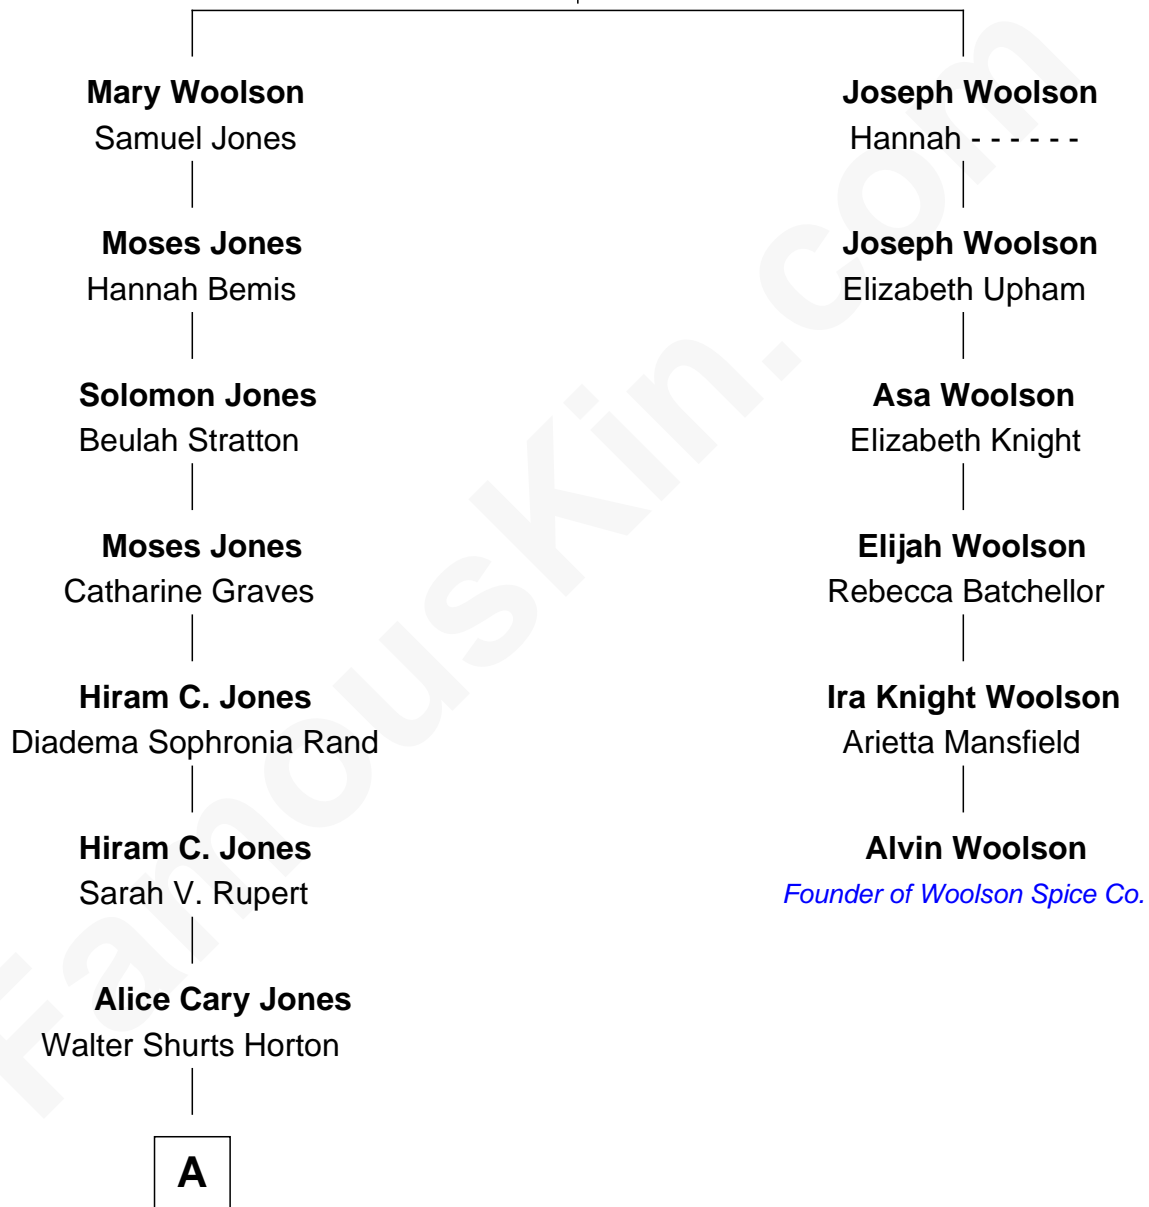

FamousKin.com Relationship Chart of

Lily James

TV and Movie Actress

5th cousin 5 times removed of

Alvin Woolson

Founder of Woolson Spice Co. (Lion Coffee)

Thomas Woolson

Sarah Hyde

A

—
Walter Clark Horton
Frances Katherine Stewart

—
Helen Virginia Horton
Hamish Thomson

—
James Stewart Thomson
Ninette V. A. Mantle

—
Lily James
TV and Movie Actress