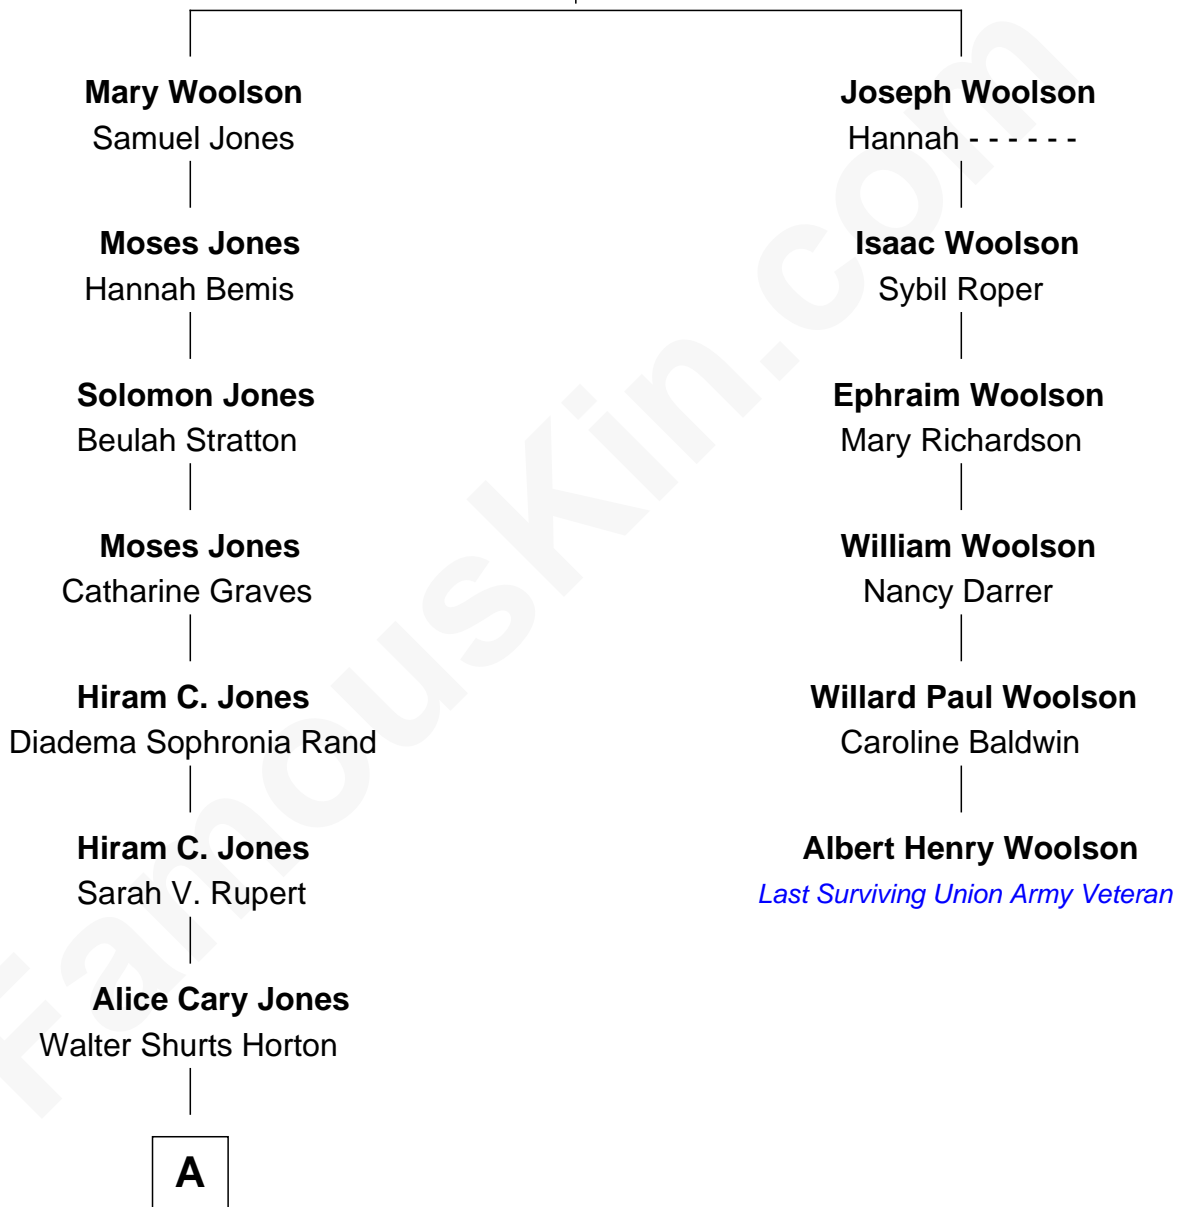

FamousKin.com Relationship Chart of

Lily James

TV and Movie Actress

5th cousin 5 times removed of

Albert Henry Woolson

Last Surviving Union Veteran of the U.S. Civil War

Thomas Woolson

Sarah Hyde

A

—
Walter Clark Horton
Frances Katherine Stewart

—
Helen Virginia Horton
Hamish Thomson

—
James Stewart Thomson
Ninette V. A. Mantle

—
Lily James
TV and Movie Actress

FamousKin.com