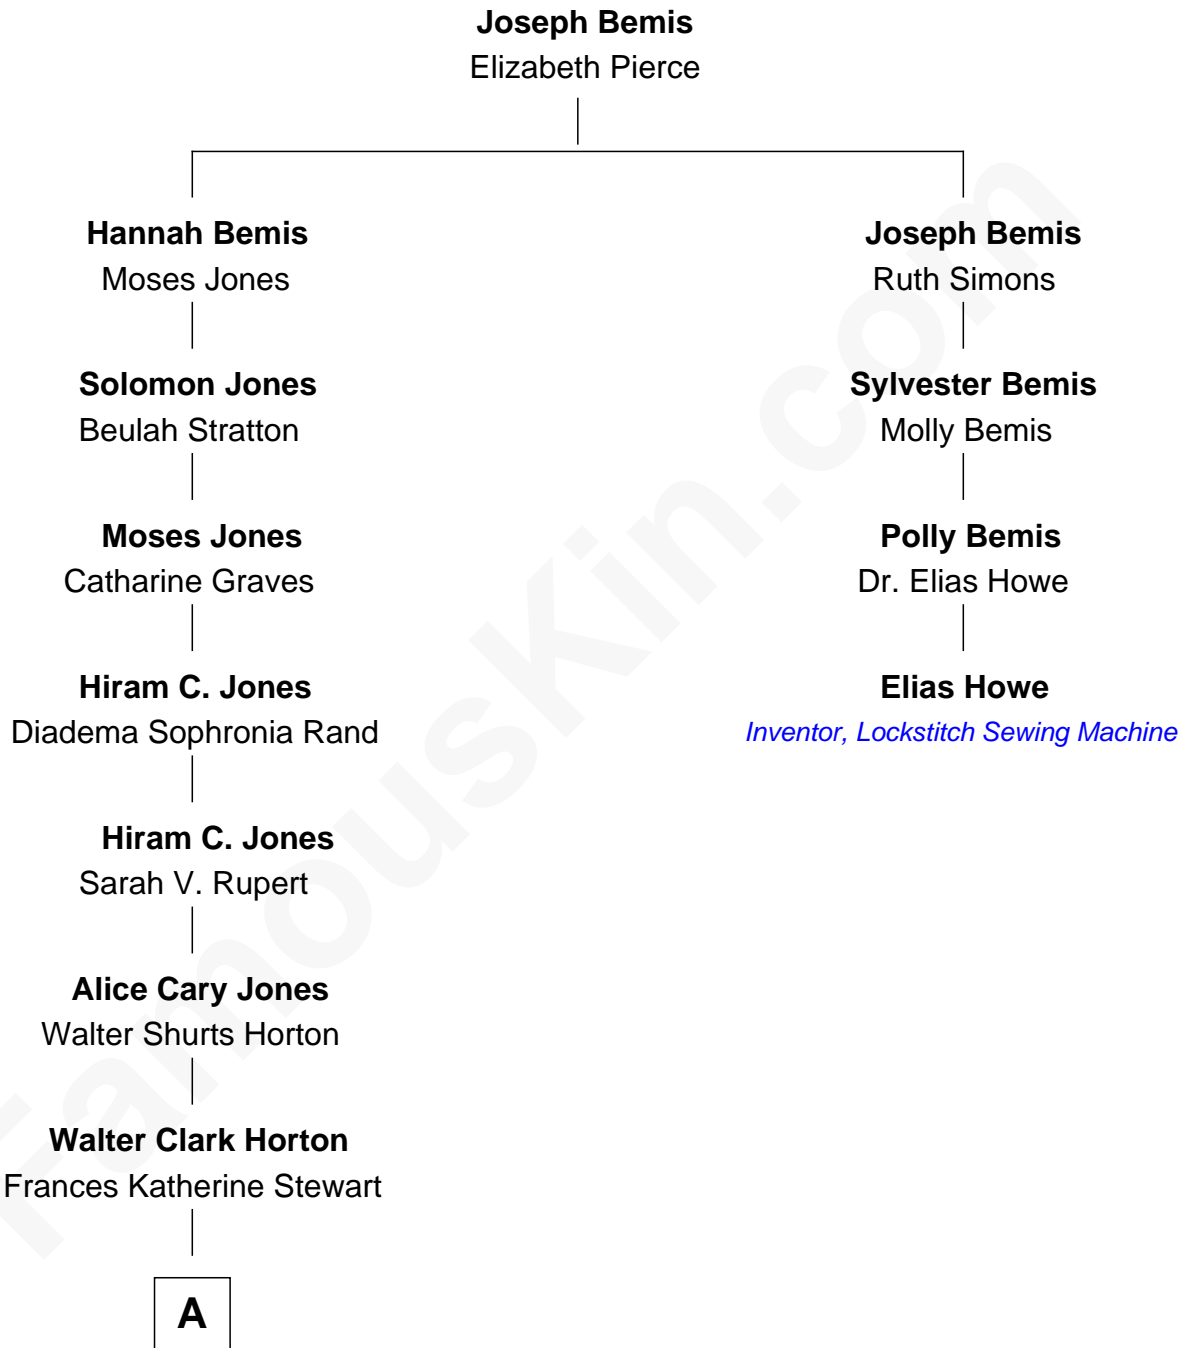

FamousKin.com Relationship Chart of

Lily James

TV and Movie Actress

3rd cousin 6 times removed of

Elias Howe

Inventor, Lockstitch Sewing Machine

A

—
Helen Virginia Horton

Hamish Thomson

—
James Stewart Thomson

Ninette V. A. Mantle

—
Lily James

TV and Movie Actress

FamousKin.com