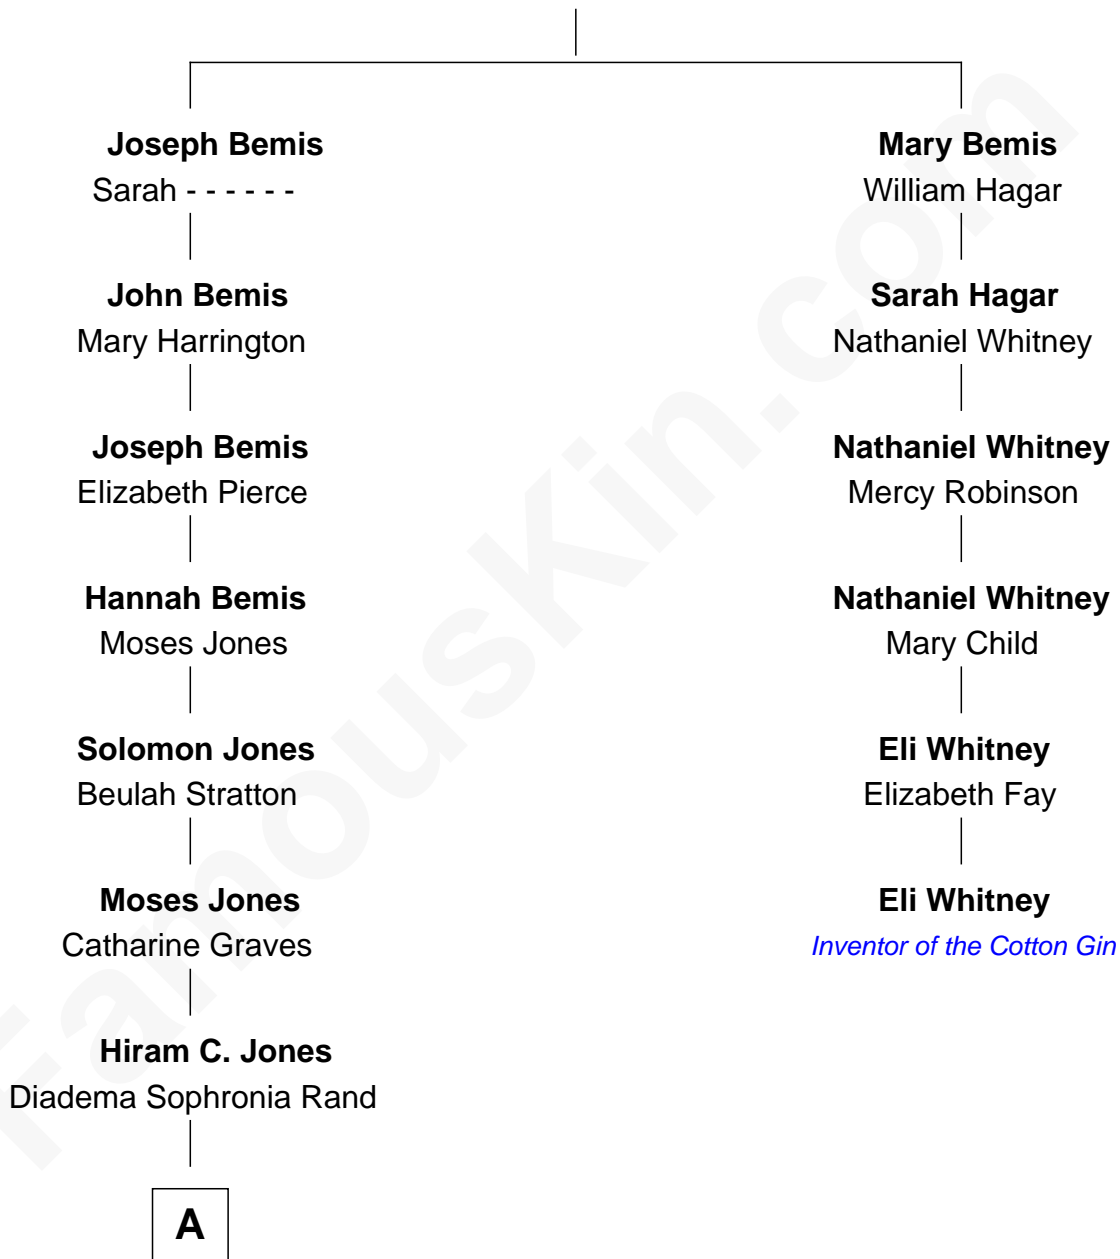

FamousKin.com Relationship Chart of

Lily James

TV and Movie Actress

5th cousin 7 times removed of

Eli Whitney

Inventor of the Cotton Gin

John Bemis

A

—
Hiram C. Jones

Sarah V. Rupert

—
Alice Cary Jones

Walter Shurts Horton

—
Walter Clark Horton

Frances Katherine Stewart

—
Helen Virginia Horton

Hamish Thomson

—
James Stewart Thomson

Ninette V. A. Mantle

—
Lily James

TV and Movie Actress