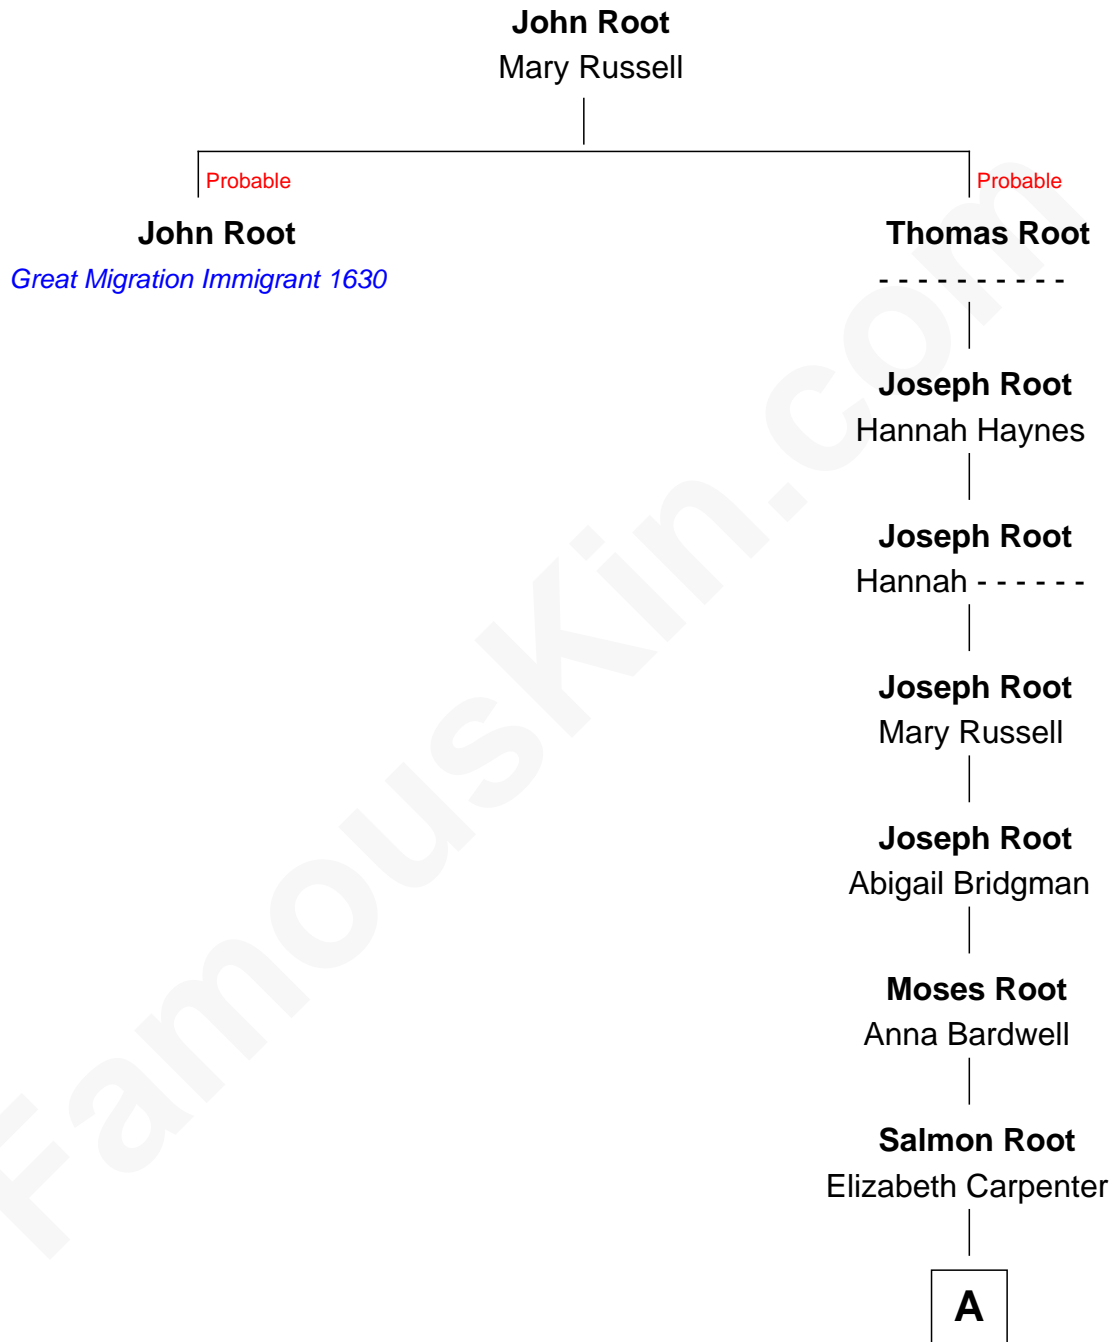

FamousKin.com Relationship Chart of

John Root

(c1608 - 1684) *Great Migration Immigrant 1639*

6th great-granduncle of

John Wellborn Root

1893 Chicago Columbian Exposition Architect

FamousKin.com