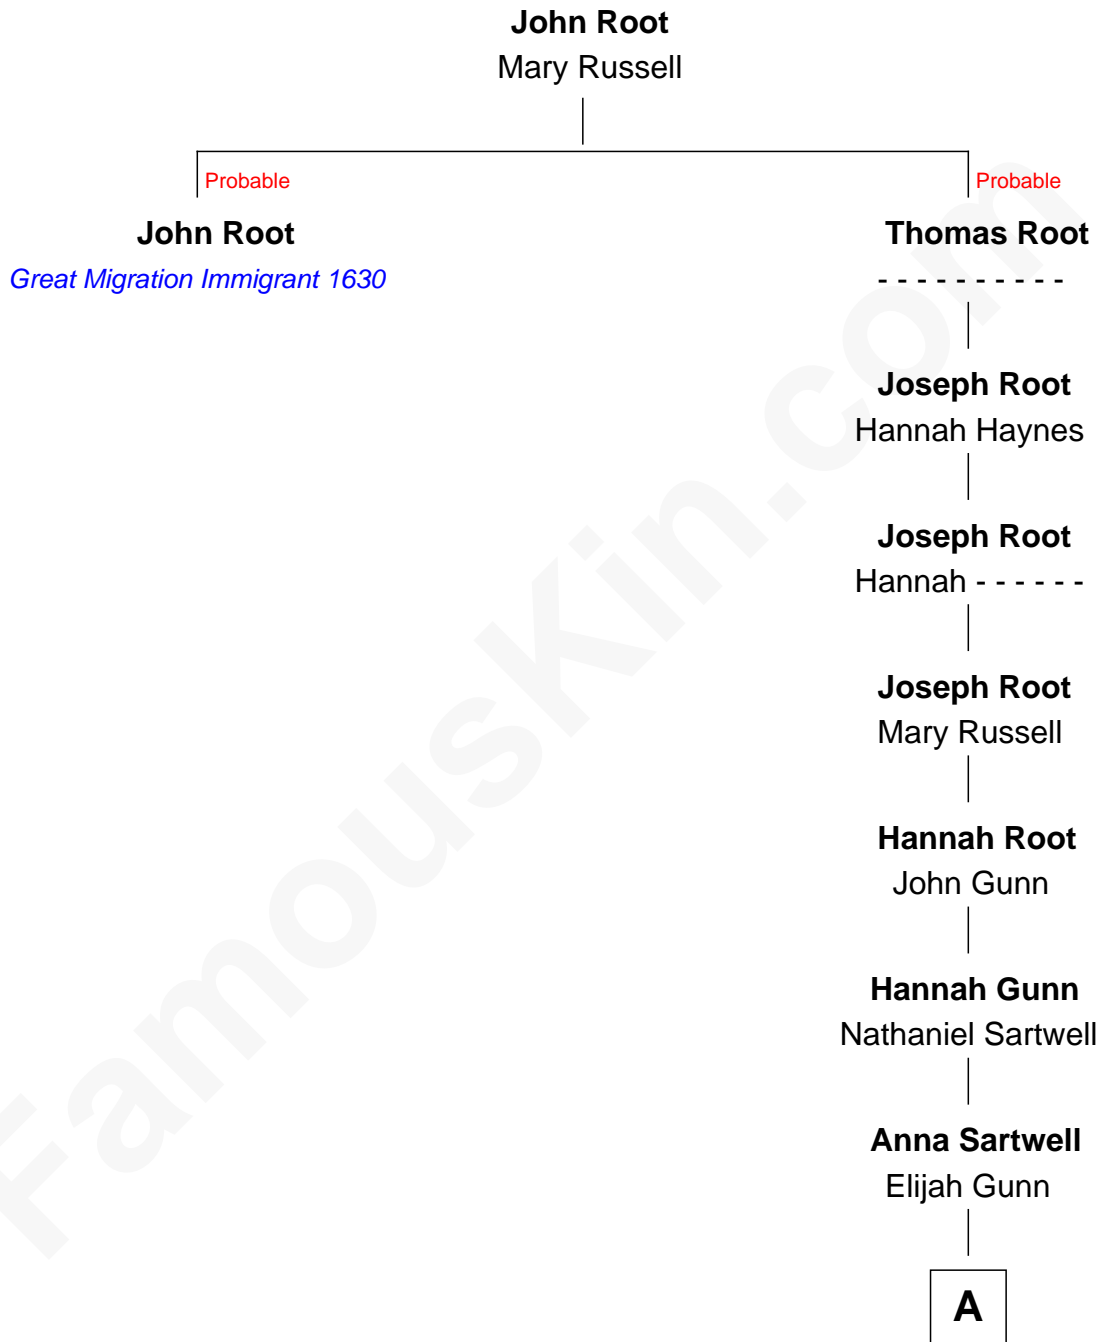

FamousKin.com Relationship Chart of

John Root

(c1608 - 1684) *Great Migration Immigrant 1639*

11th great-granduncle of

Anna Gunn

TV and Movie Actress

A

Horace Gunn

Anna Pritchard

Lucian Gunn

Charlotte O. Smith

Charles Henry Gunn

Elizabeth Ann Whitlock

Earl Leland Gunn

Rose C. Clemens

Clemens Earl Gunn