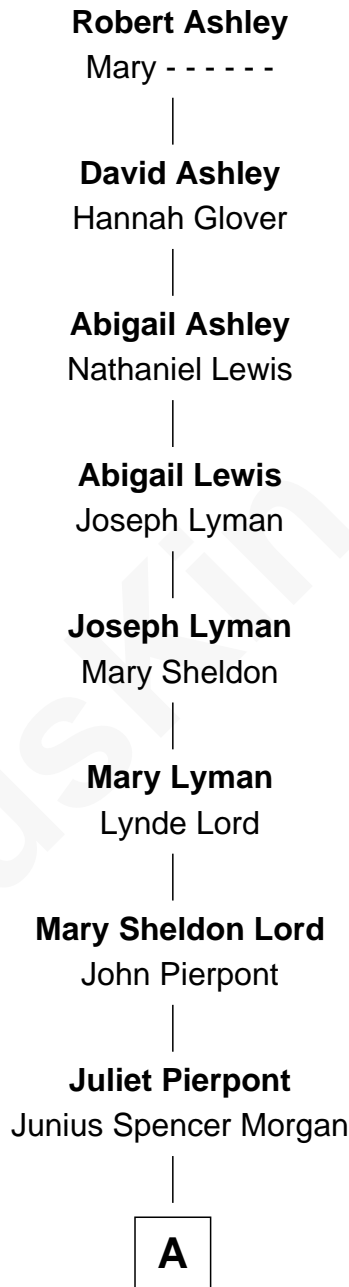

FamousKin.com Relationship Chart of

Robert Ashley
(- 1682)

9th Great-grandfather of

John Adams Morgan
1952 Olympic Sailing Gold Medalist

A

|
John Pierpont Morgan

Frances Louisa Tracy

|
John Pierpont Morgan

Jane Norton Grew

|
Henry Sturgis Morgan

Catherine Frances Lovering Adams

|
John Adams Morgan

Olympic Gold Medalist

FamousKin.com