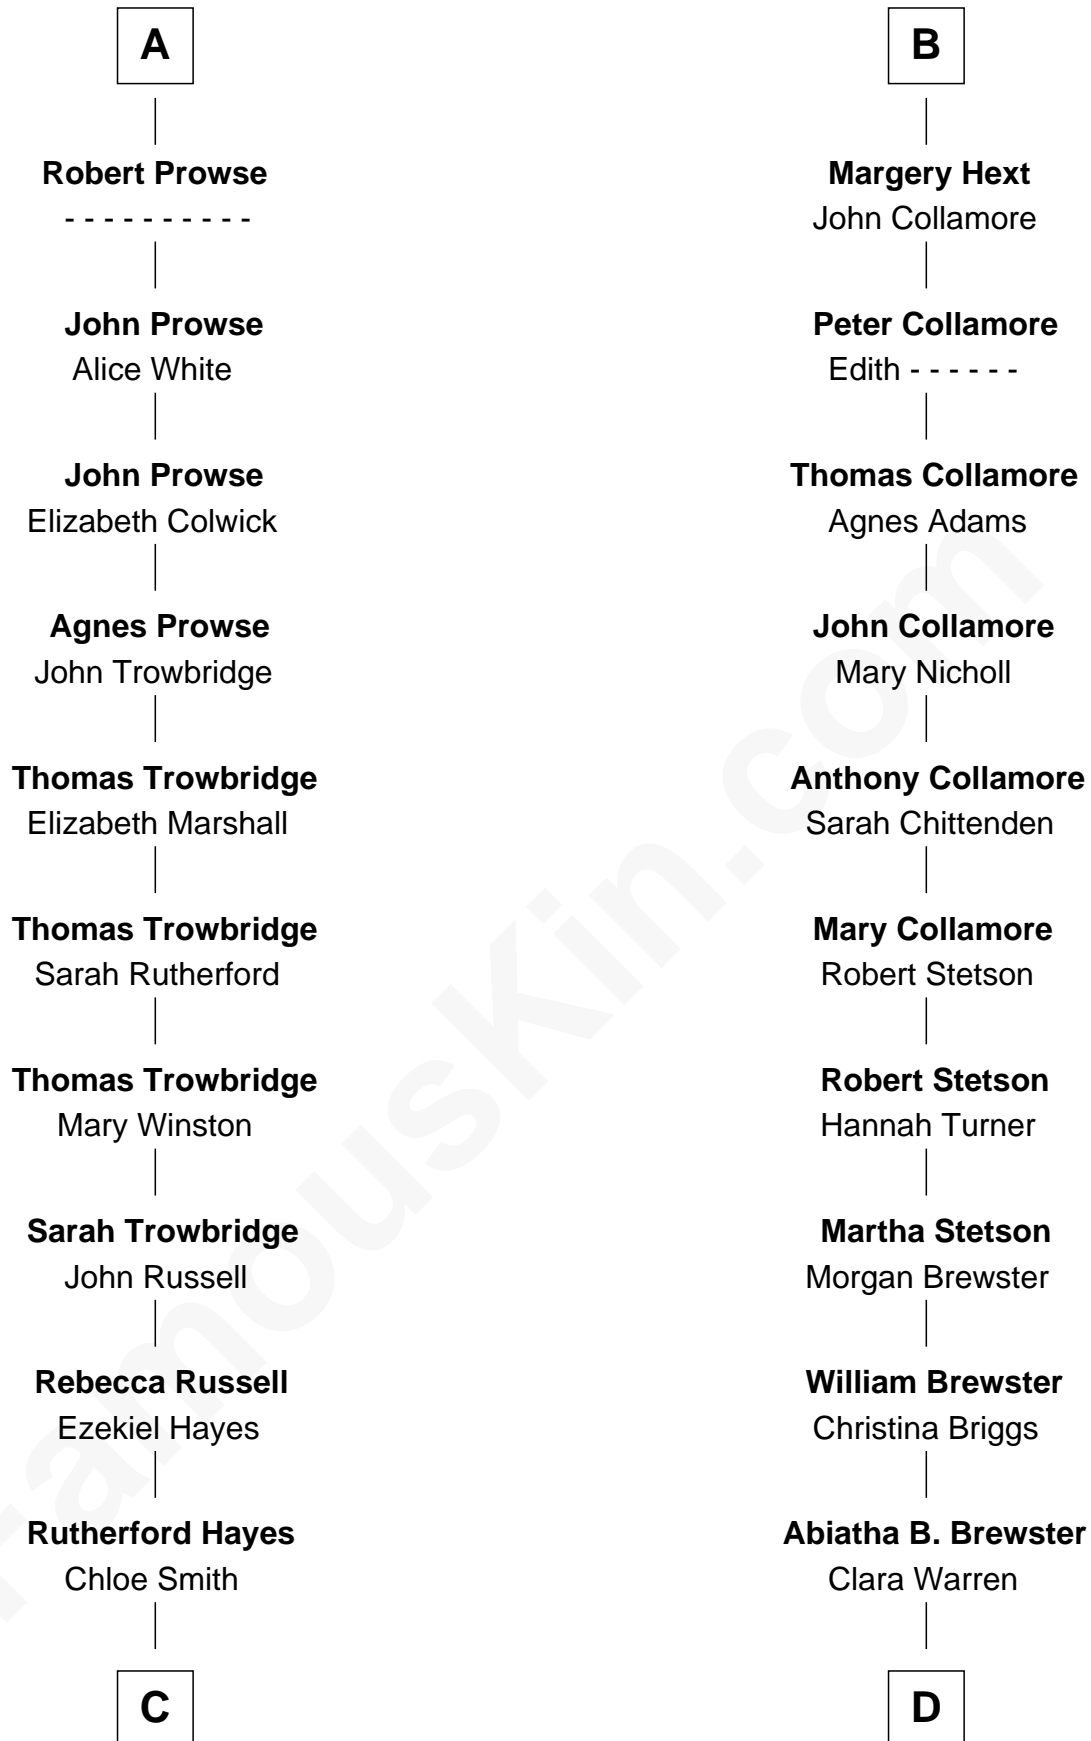

Sir John Beauchamp

Margaret Whalesburgh

Elizabeth Beauchamp

William Fortescue

William Fortescue

Matilda Falwell

John Fortescue

Joan Prutteston

Joane Fortescue

Thomas Hext

Thomas Hext

Wilmot Poyntz

B

C

Rutherford Hayes

Sophia Birchard

Rutherford B. Hayes

19th U.S. President

D

William Edmund Brewster

Carrie S. Bridges

Owen Brewster

54th Governor of Maine

FamousKin.com