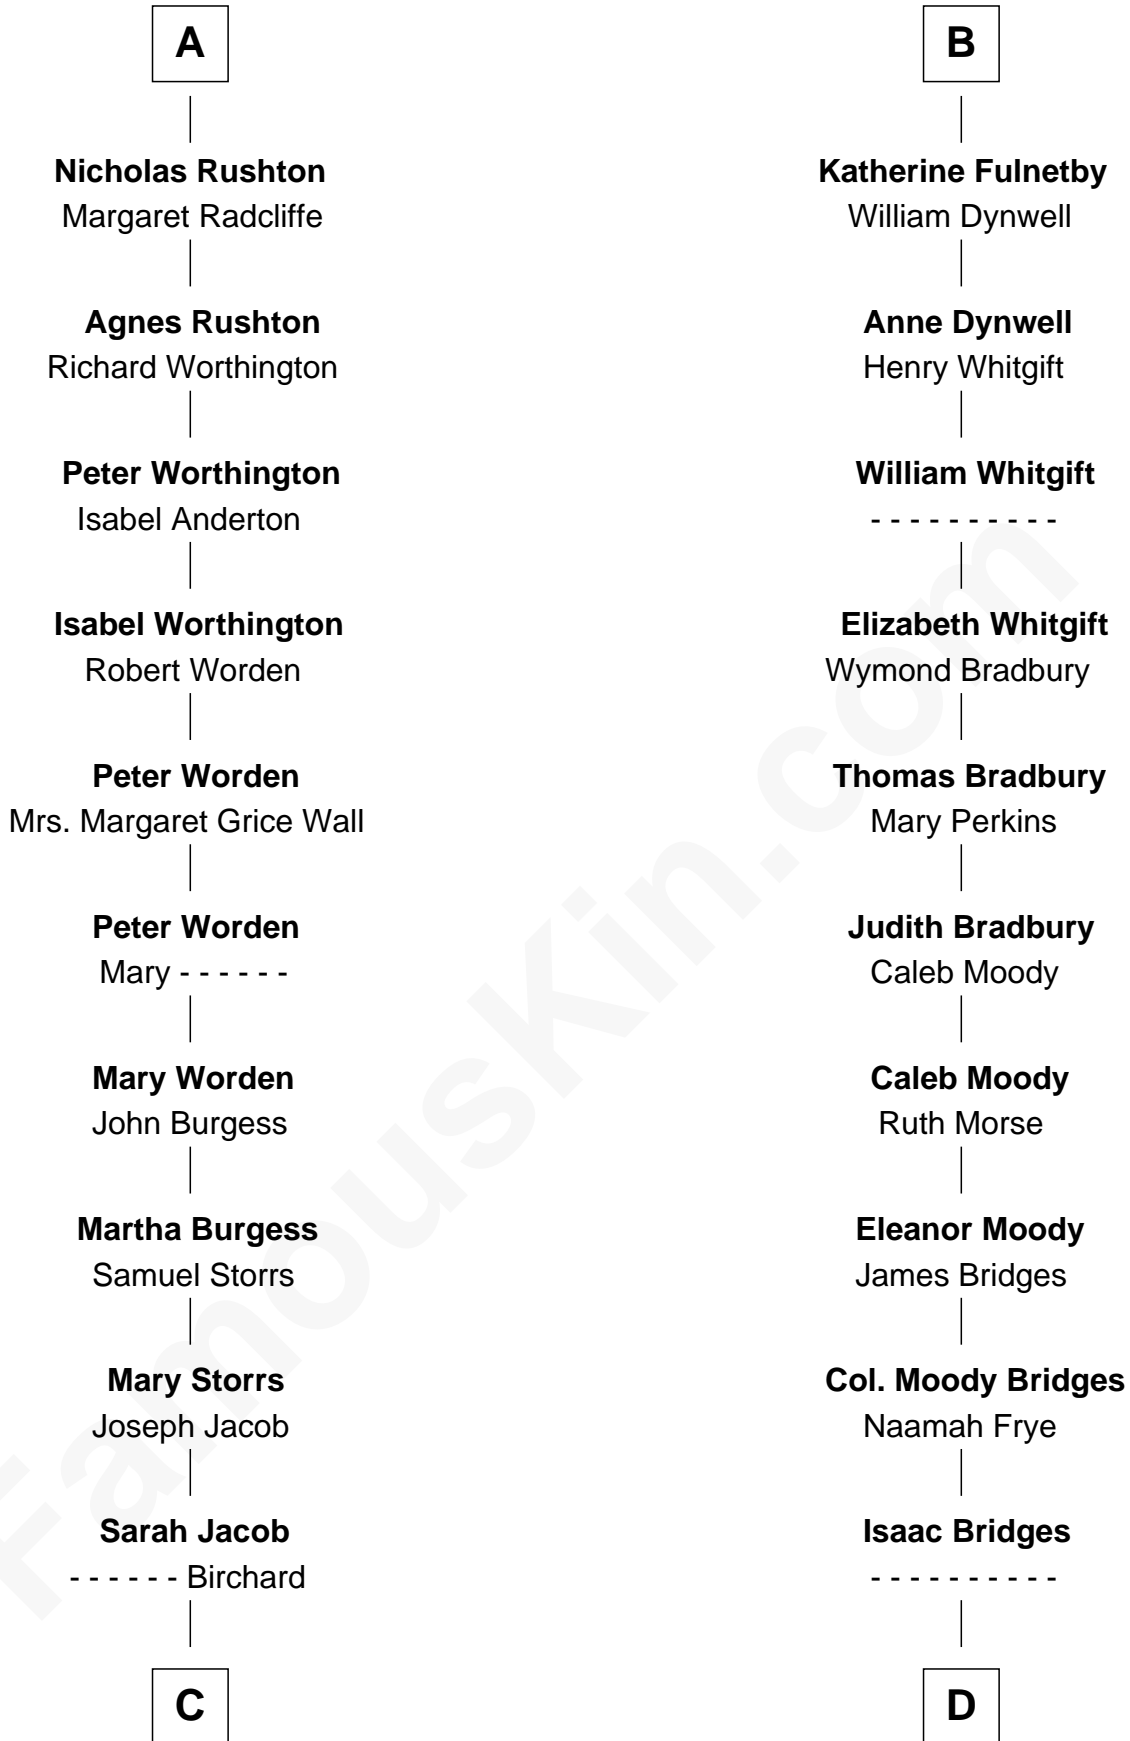

FamousKin.com
Relationship Chart of
Rutherford B. Hayes

19th U.S. President

19th cousin 2 times removed of

Owen Brewster

54th Governor of Maine

Sir William de Ros

Eustache Fitz Ralph

C

Roger Cornwall alias Birchard

Drusilla Austin

Sophia Birchard

Rutherford Hayes

Rutherford B. Hayes

19th U.S. President

D

Abiezer Bridges