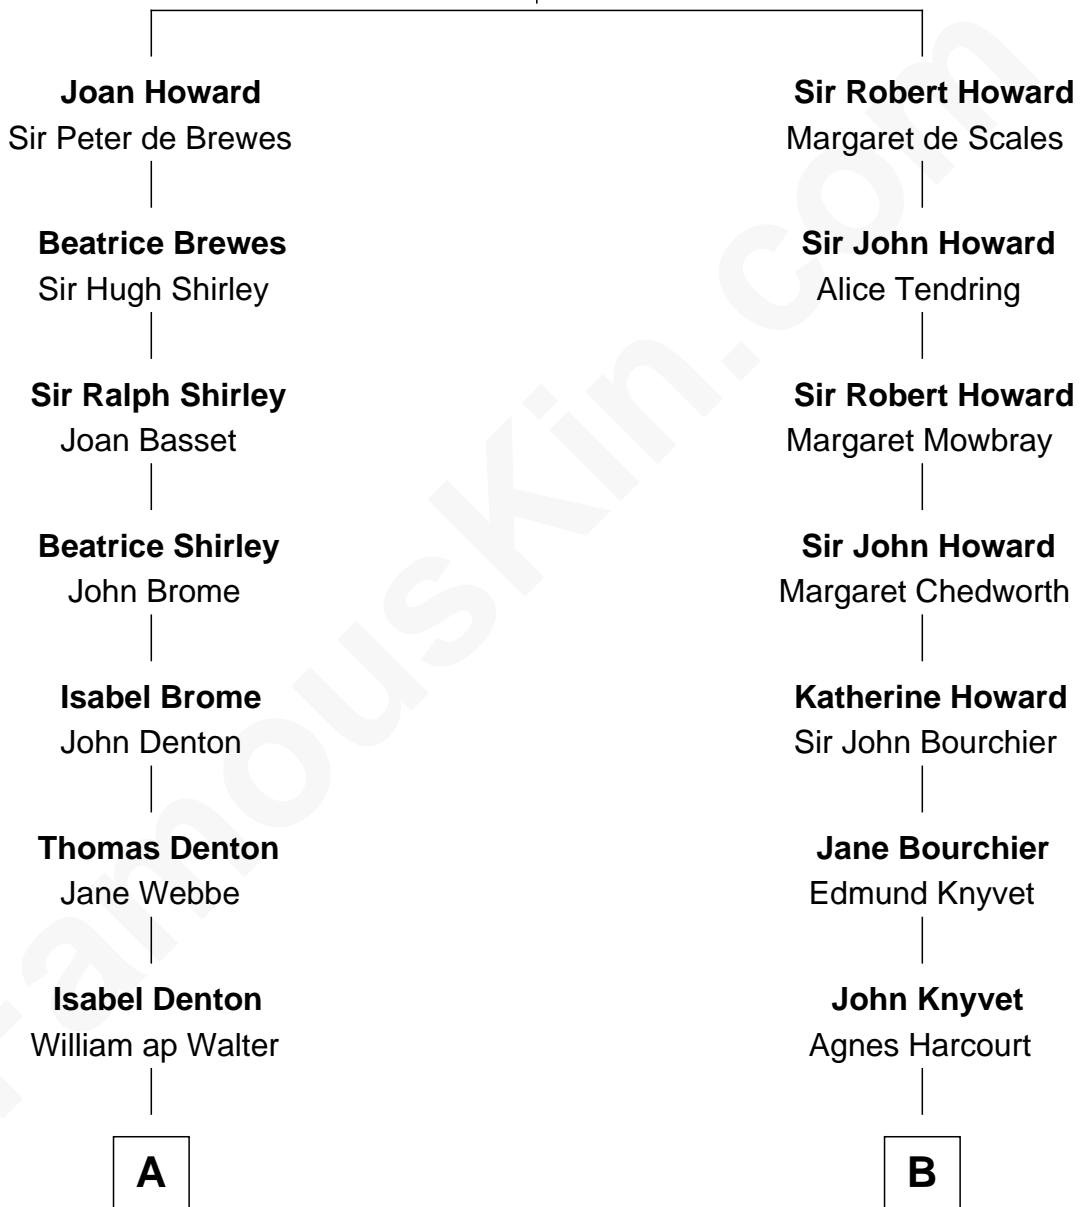

FamousKin.com
Relationship Chart of
Rutherford B. Hayes
19th U.S. President

17th cousin 3 times removed of

Story Musgrave
NASA Astronaut

Sir John Howard
 Alice de Bois

C

Edward Gray
Elizabeth Gray Story

Marguerite Gray
John Butler Swann

Marguerite Swann
Percy Musgrave

Story Musgrave
NASA Astronaut

FamousKin.com