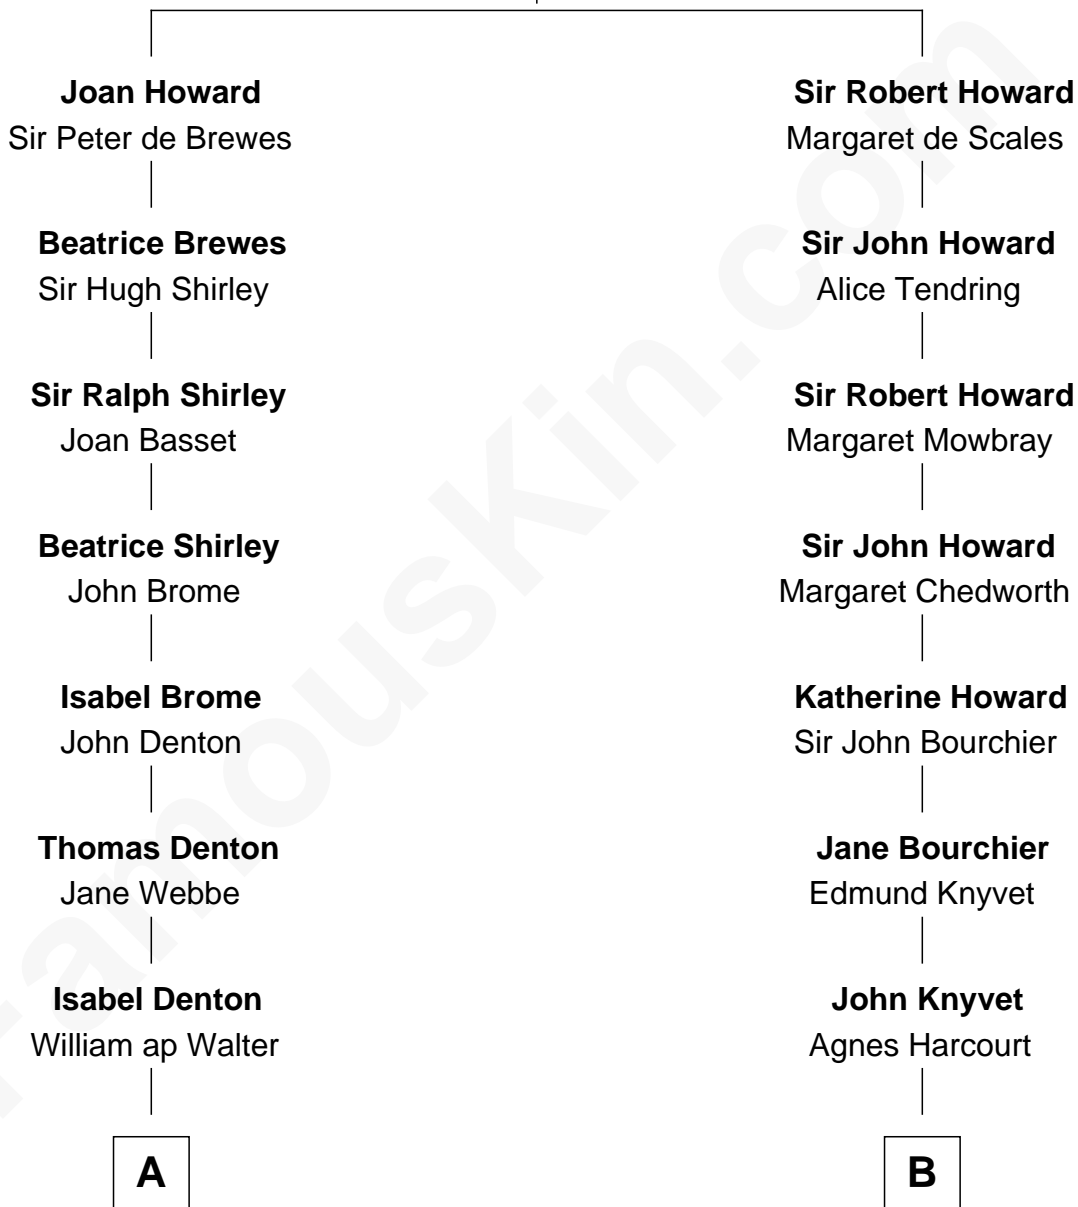

FamousKin.com
Relationship Chart of
Rutherford B. Hayes
19th U.S. President

16th cousin 1 time removed of
Horace Gray
U.S. Supreme Court Justice

Sir John Howard
 Alice de Bois

A

Thomasine Walter

William Luckyn

Probable

Judith Luckyn

Edward Ward

Lydia Ward

William Markham

William Markham

Priscilla Graves

Priscilla Markham