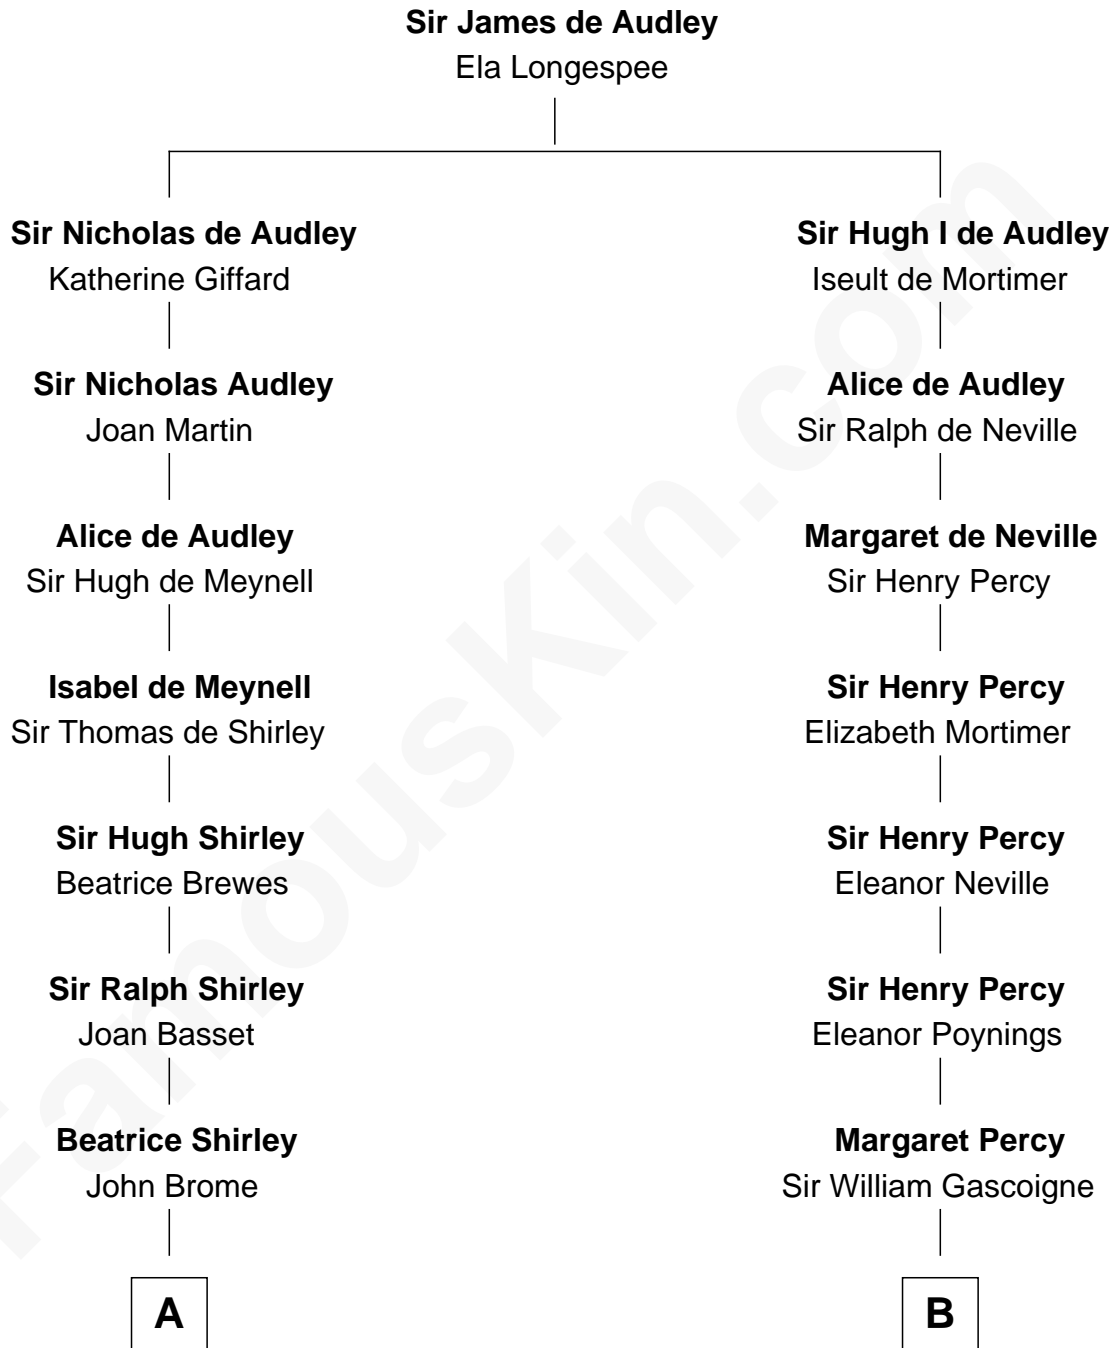

**FamousKin.com**  
**Relationship Chart of**  
**Rutherford B. Hayes**  
*19th U.S. President*

**19th cousin 1 time removed of**  
**Horace Gray**  
*U.S. Supreme Court Justice*

**C**

**Abigail Chandler**

Israel Smith

**Chloe Smith**  
Rutherford Hayes

**Rutherford Hayes**  
Sophia Birchard

**Rutherford B. Hayes**  
*19th U.S. President*

**D**

**Elizabeth Chipman**

William Gray

**Horace Gray**  
Harriet Upham

**Horace Gray**  
*U.S. Supreme Court Justice*

FamousKin.com