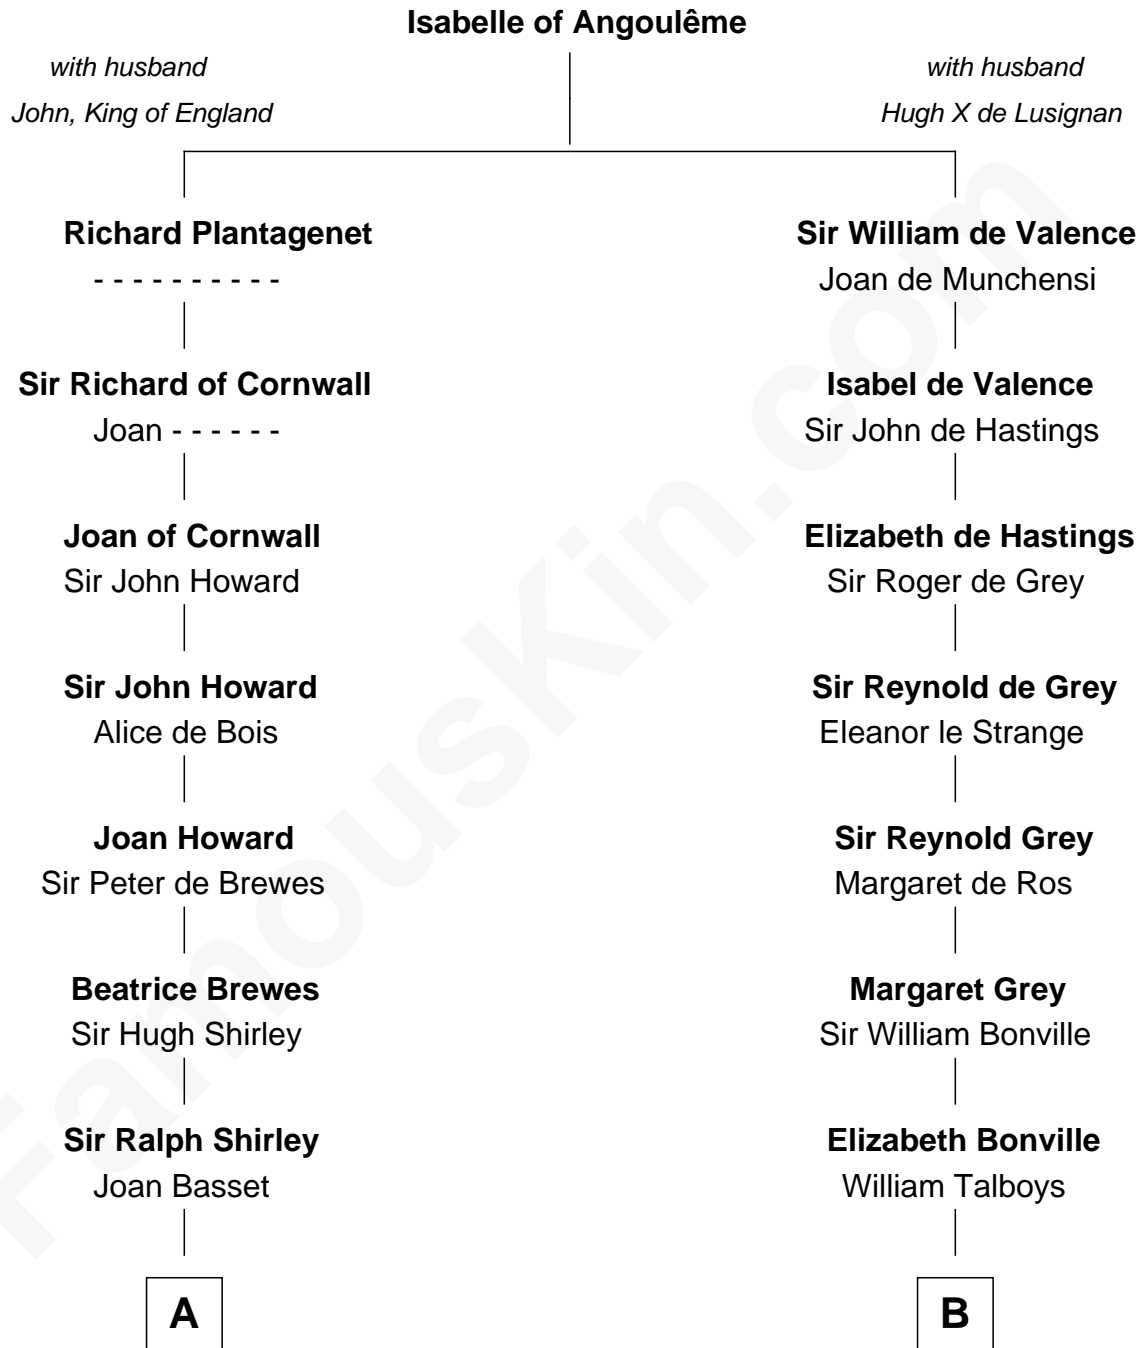

FamousKin.com
Relationship Chart of
Rutherford B. Hayes
19th U.S. President

21st cousin of
General George S. Patton
U.S. Army - World War II

C

Abigail Hale
Isaac Chandler

Abigail Chandler
Israel Smith

Chloe Smith
Rutherford Hayes

Rutherford Hayes
Sophia Birchard

Rutherford B. Hayes
19th U.S. President

D

Eleanor Thompson
William Thorton

Susanna Thompson Thorton
Andrew Glassell

Susan Thornton Glassell
George Smith Patton

George Smith Patton
Ruth Wilson