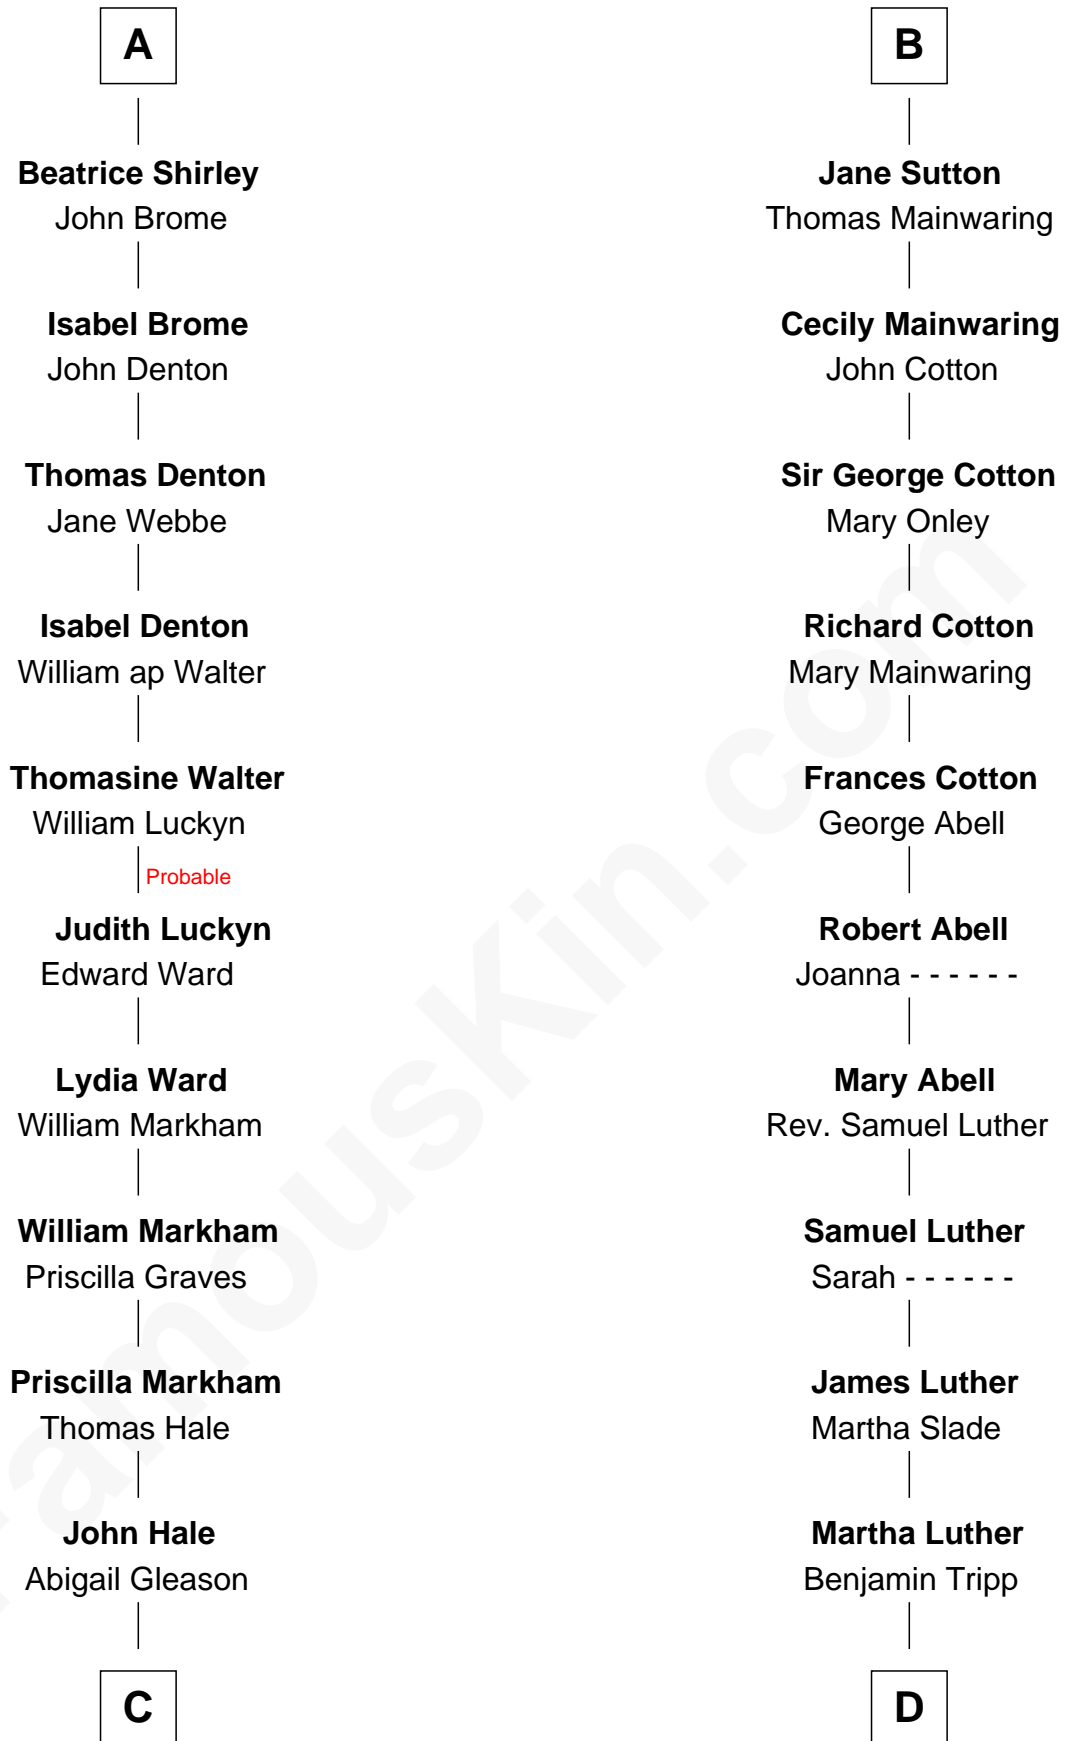

## Relationship Chart of

### Rutherford B. Hayes

19th U.S. President

21st cousin of

**Lizzie Borden**

Accused Murderess

**C**

**Abigail Hale**  
Isaac Chandler

**Abigail Chandler**  
Israel Smith

**Chloe Smith**  
Rutherford Hayes

**Rutherford Hayes**  
Sophia Birchard

**Rutherford B. Hayes**  
*19th U.S. President*

**D**

**Susanna Tripp**  
John Vinnicum

**Sarah L. Vinnicum**  
Joseph Morse

**Anthony Morse**  
Rhoda Morrison

**Sarah Anthony Morse**  
Andrew Jackson Borden

**Lizzie Borden**  
*Accused Murderess*