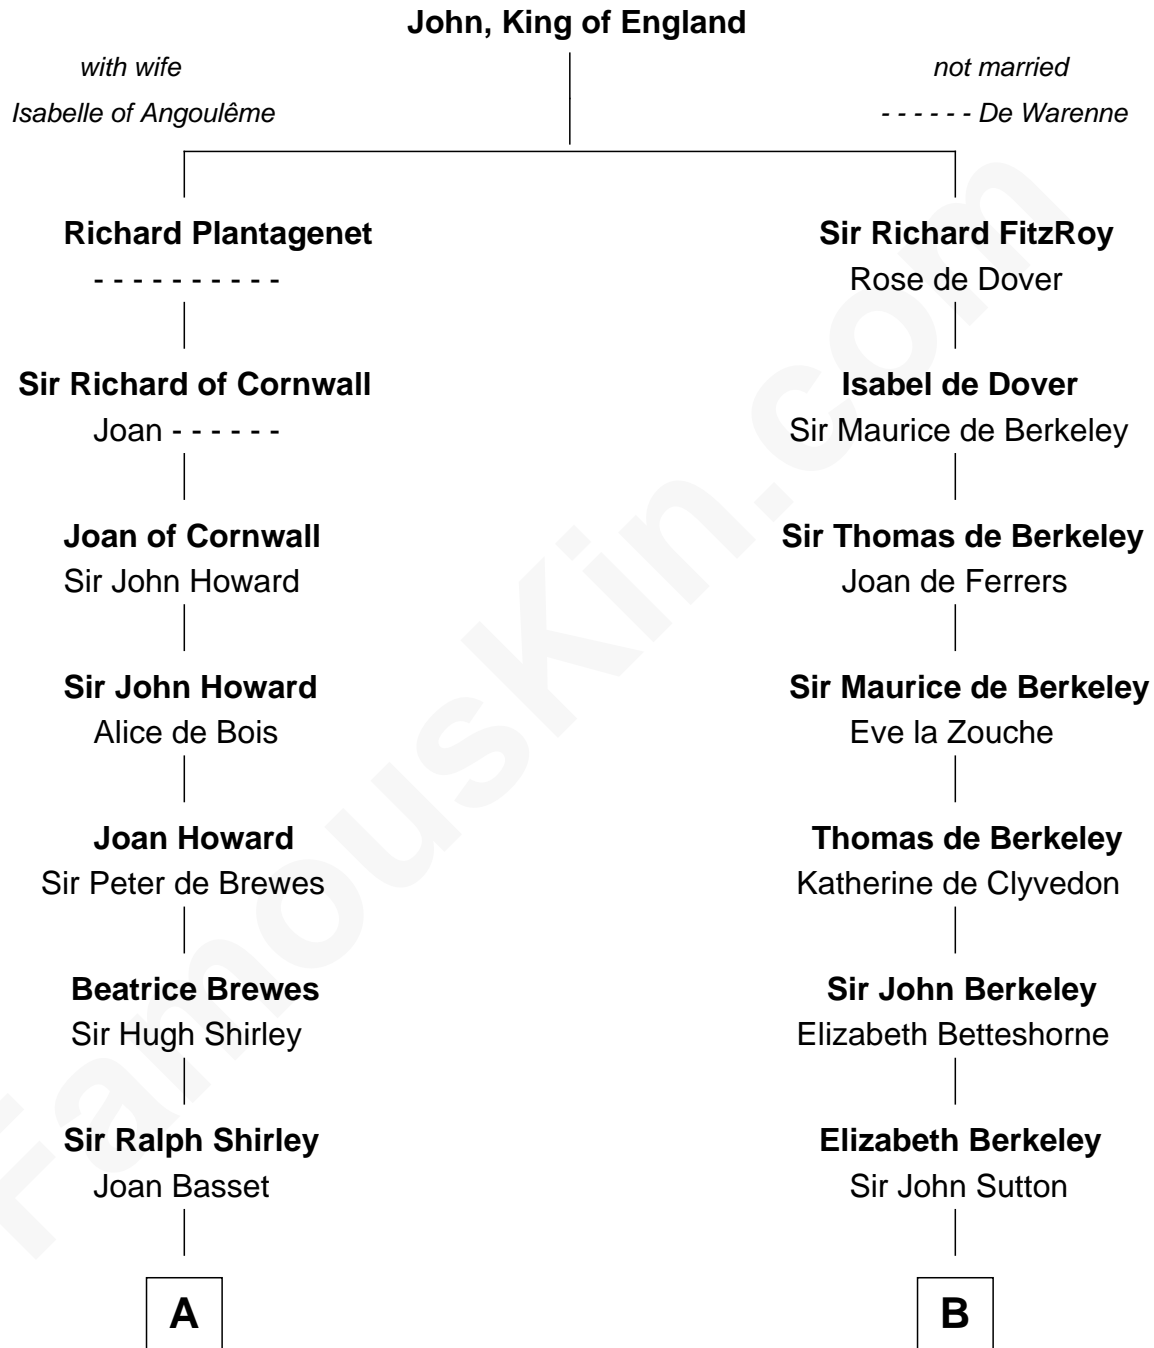

## Relationship Chart of

### Rutherford B. Hayes

19th U.S. President

21st cousin of

**Lizzie Borden**

Accused Murderess

**C**

**Abigail Hale**  
Isaac Chandler

**Abigail Chandler**  
Israel Smith

**Chloe Smith**  
Rutherford Hayes

**Rutherford Hayes**  
Sophia Birchard

**Rutherford B. Hayes**  
*19th U.S. President*

**D**

**Susanna Tripp**  
John Vinnicum

**Sarah L. Vinnicum**  
Joseph Morse

**Anthony Morse**  
Rhoda Morrison