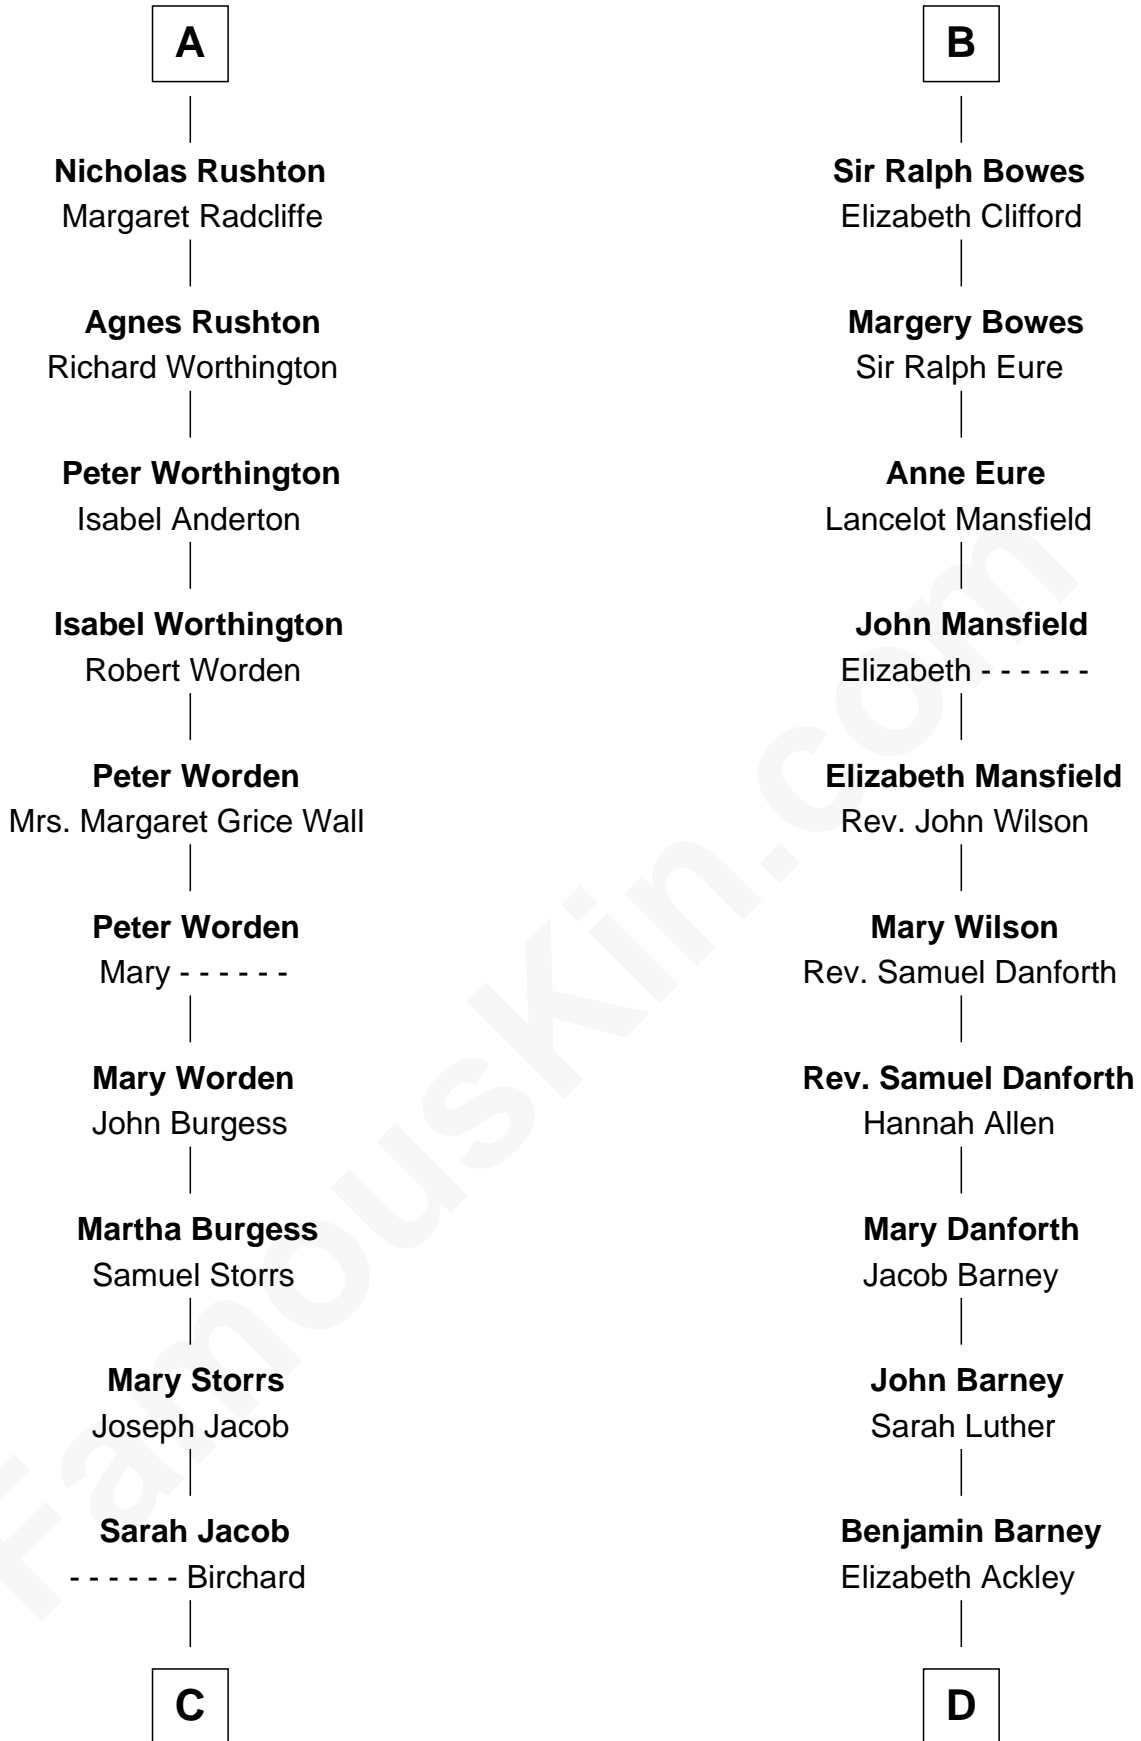

FamousKin.com
Relationship Chart of
Rutherford B. Hayes
19th U.S. President

19th cousin 2 times removed of
Elizabeth Montgomery
TV Actress - "Bewitched"

C

Roger Cornwall alias Birchard

Drusilla Austin

Sophia Birchard

Rutherford Hayes

Rutherford B. Hayes

19th U.S. President

D

Nathan Barney

Hannah Carey

Nathan Barney

Mary A. Deverell

Mary Weed Barney

Henry Montgomery

Henry Montgomery

Elizabeth Bryan Allen

Elizabeth Montgomery

TV Actress - "Bewitched"

FamousKin.com