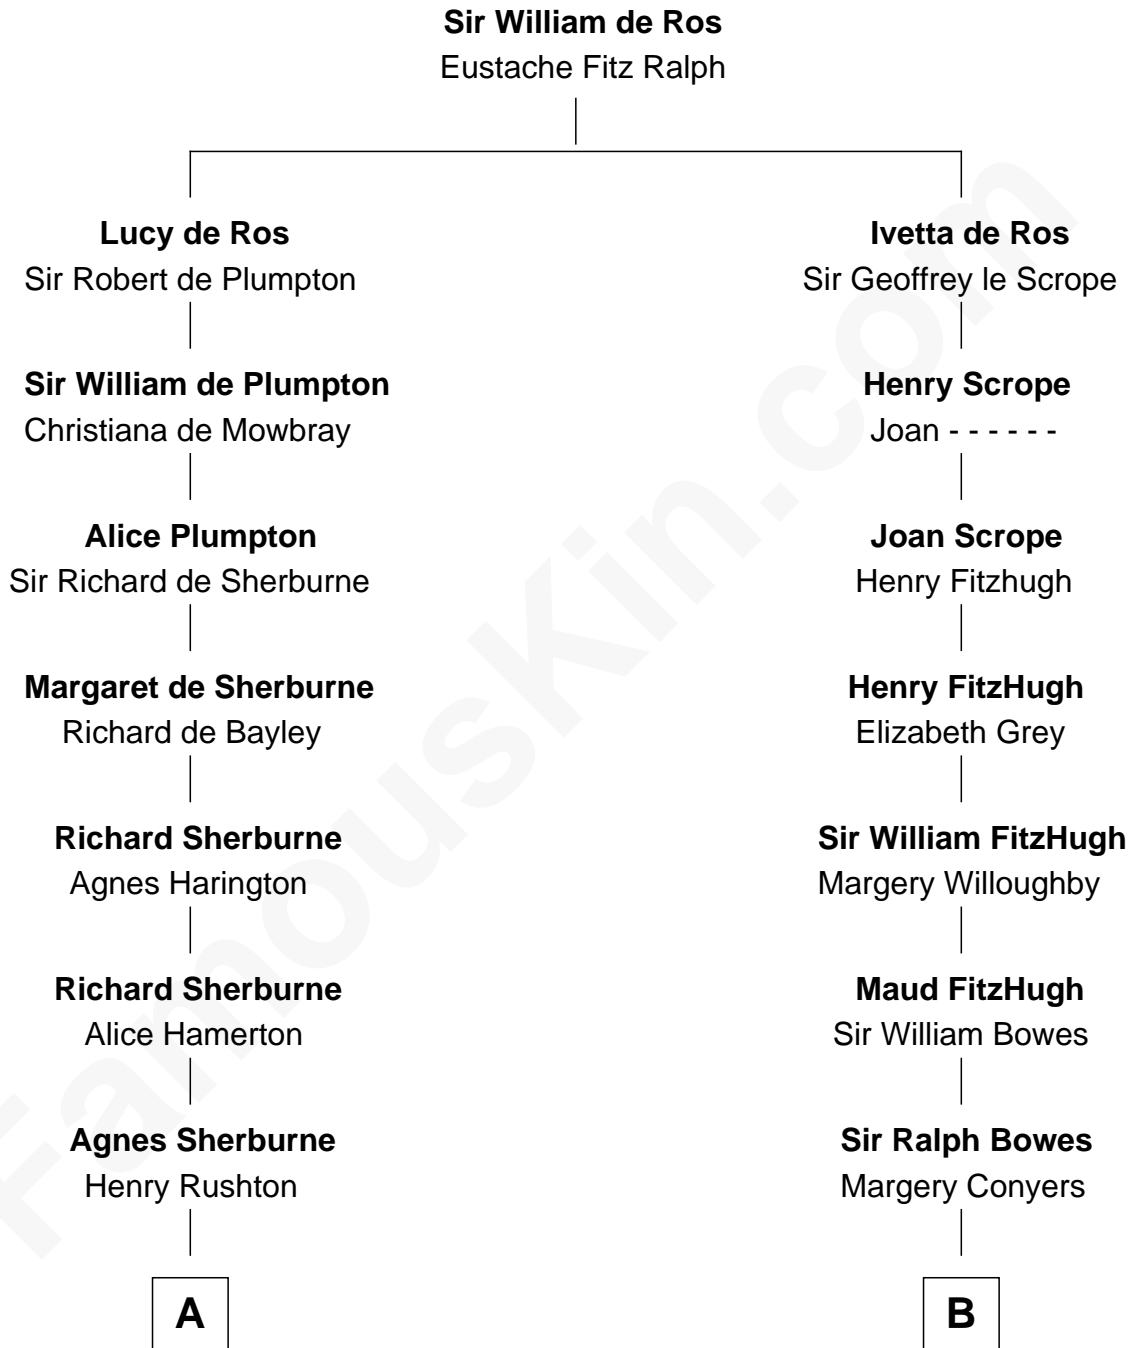

FamousKin.com
Relationship Chart of
Rutherford B. Hayes
19th U.S. President

19th cousin 2 times removed of
Elizabeth Montgomery
TV Actress - "Bewitched"

C

Roger Cornwall alias Birchard

Drusilla Austin

Sophia Birchard

Rutherford Hayes

Rutherford B. Hayes

19th U.S. President

D

Nathan Barney

Hannah Carey

Nathan Barney

Mary A. Deverell