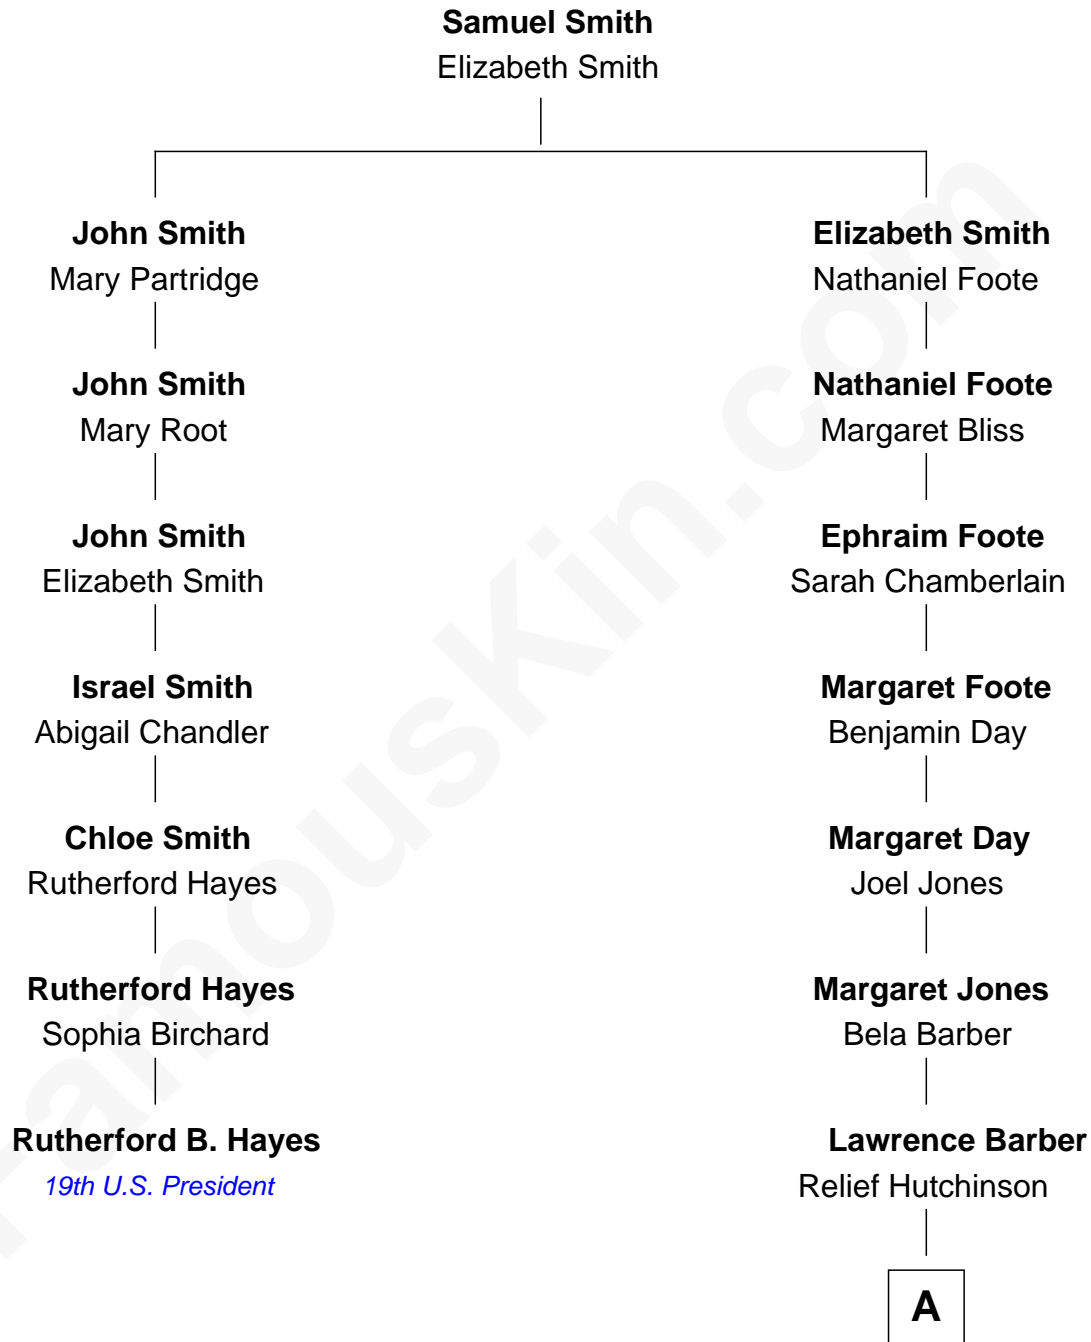

**FamousKin.com**  
**Relationship Chart of**  
**Rutherford B. Hayes**  
*19th U.S. President*

**6th cousin 4 times removed of**  
**Warren Buffett**  
*Chairman & CEO, Berkshire Hathaway*

**A**

—  
**Ford Bela Barber**  
Susan Ann Watson

—  
**Stella Frances Barber**  
John Ammon Stahl

—  
**Leila Stahl**  
Howard Homan Buffett

—  
**Warren Buffett**  
*Chairman & CEO, Berkshire Hathaway*

FamousKin.com