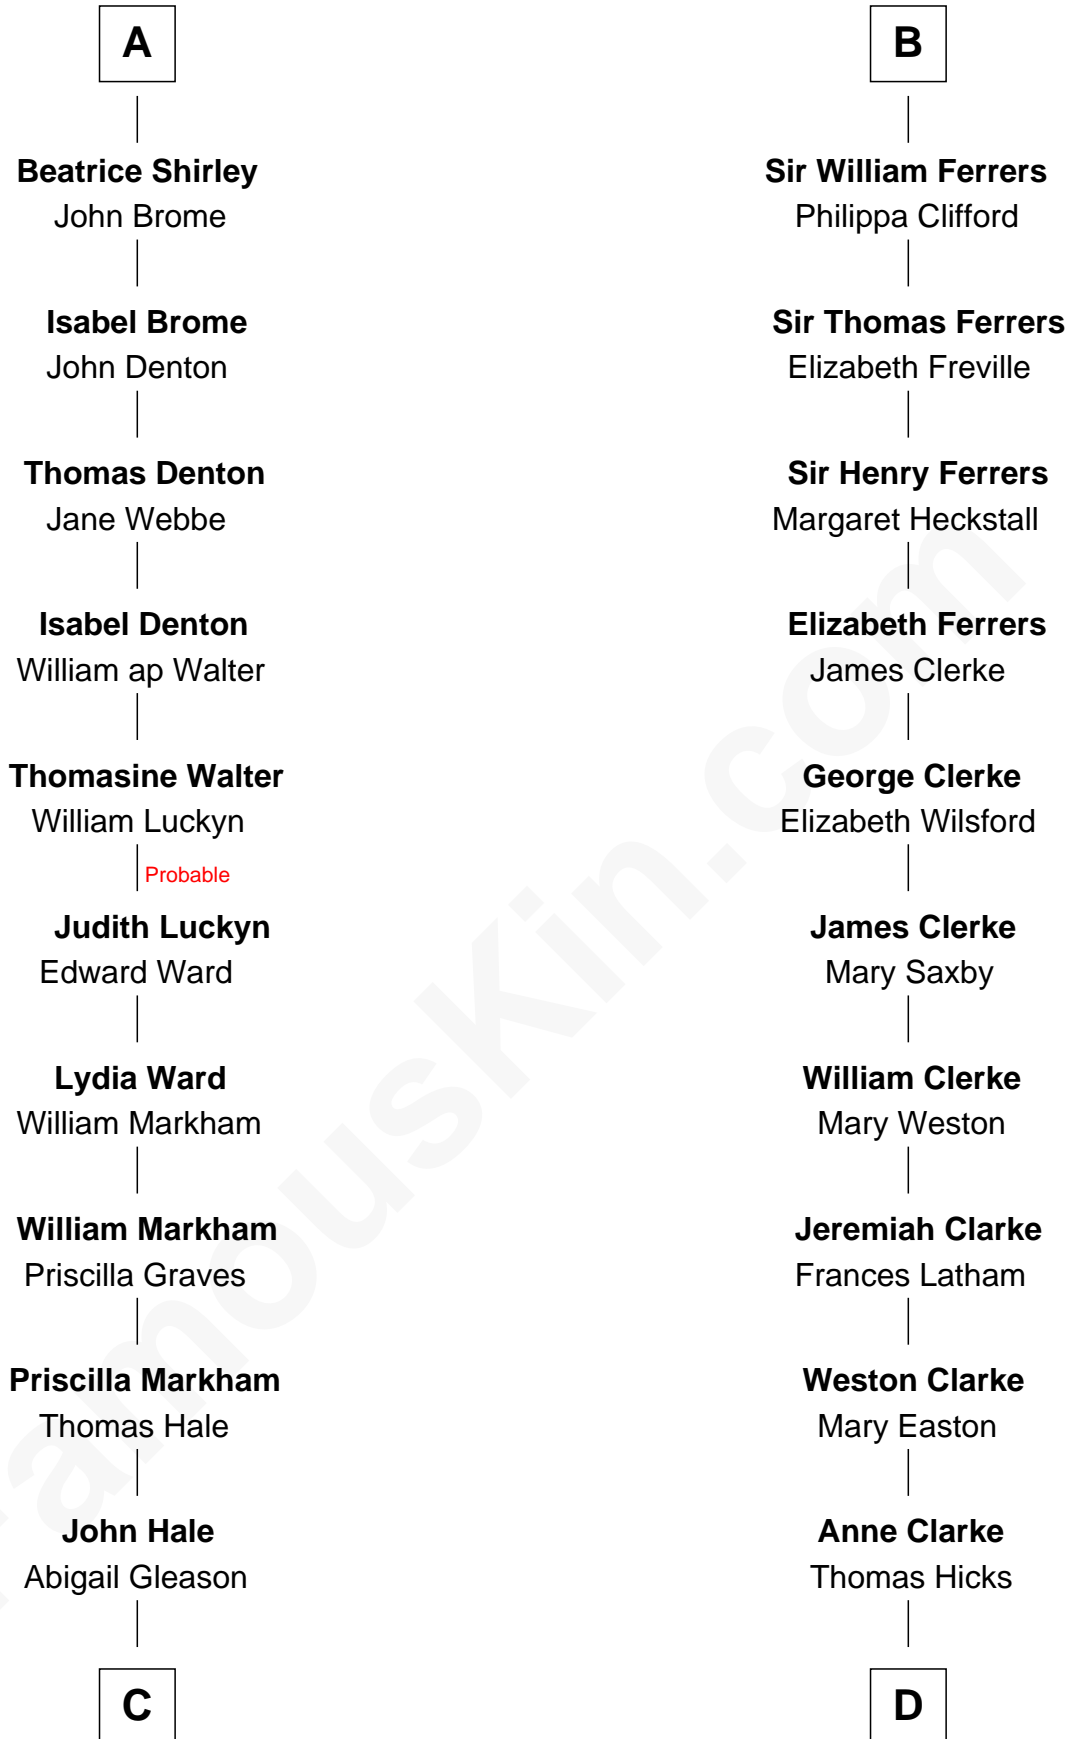

FamousKin.com Relationship Chart of

Rutherford B. Hayes

19th U.S. President

21st cousin of

Susan B. Anthony

Women's Rights Advocate

John, King of England

Isabelle of Angoulême

C

Abigail Hale
Isaac Chandler

Abigail Chandler
Israel Smith

Chloe Smith
Rutherford Hayes

Rutherford Hayes
Sophia Birchard

Rutherford B. Hayes
19th U.S. President

D

Thomas Hicks
Judith Akin