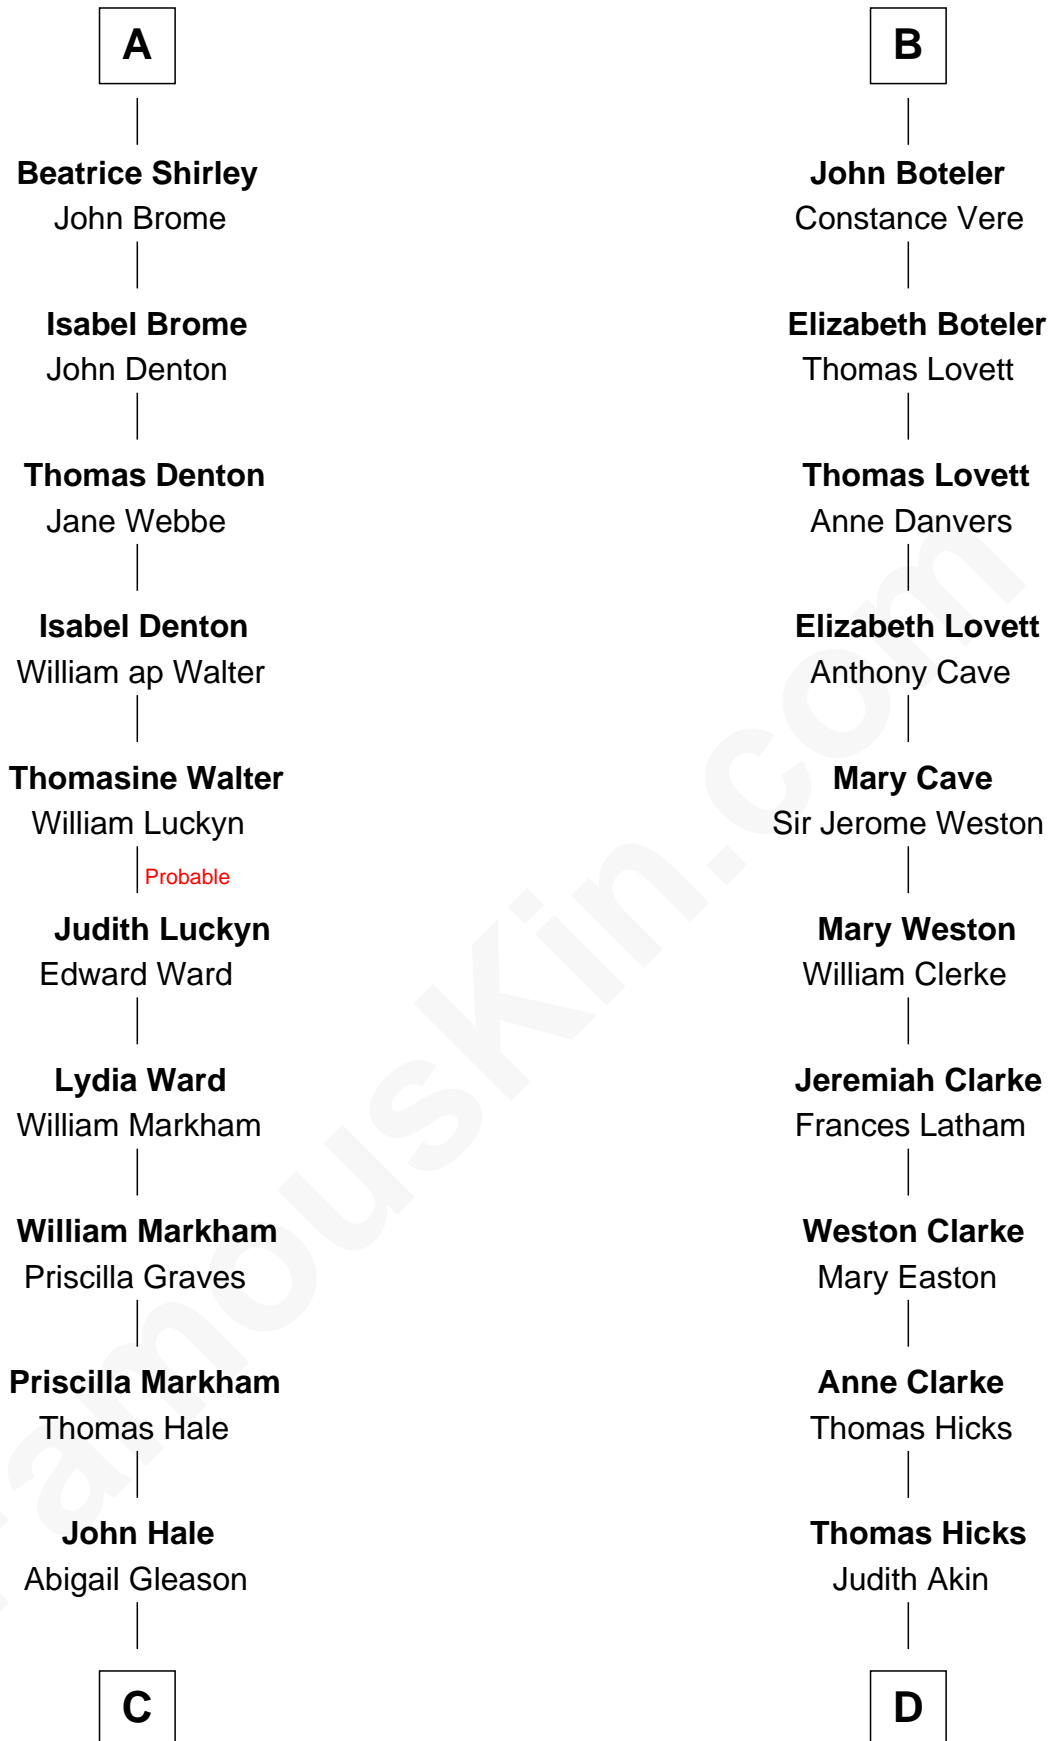

**FamousKin.com**  
**Relationship Chart of**  
**Rutherford B. Hayes**  
*19th U.S. President*

20th cousin 1 time removed of

**Susan B. Anthony**  
*Women's Rights Advocate*

**C**

**Abigail Hale**  
Isaac Chandler

**Abigail Chandler**  
Israel Smith

**Chloe Smith**  
Rutherford Hayes

**Rutherford Hayes**  
Sophia Birchard

**Rutherford B. Hayes**  
*19th U.S. President*

**D**

**Judith Hicks**  
David Anthony

**Humphrey Anthony**  
Hannah Lapham

**Daniel Anthony**  
Lucy Read

**Susan B. Anthony**  
*Women's Rights Advocate*

FamousKin.com