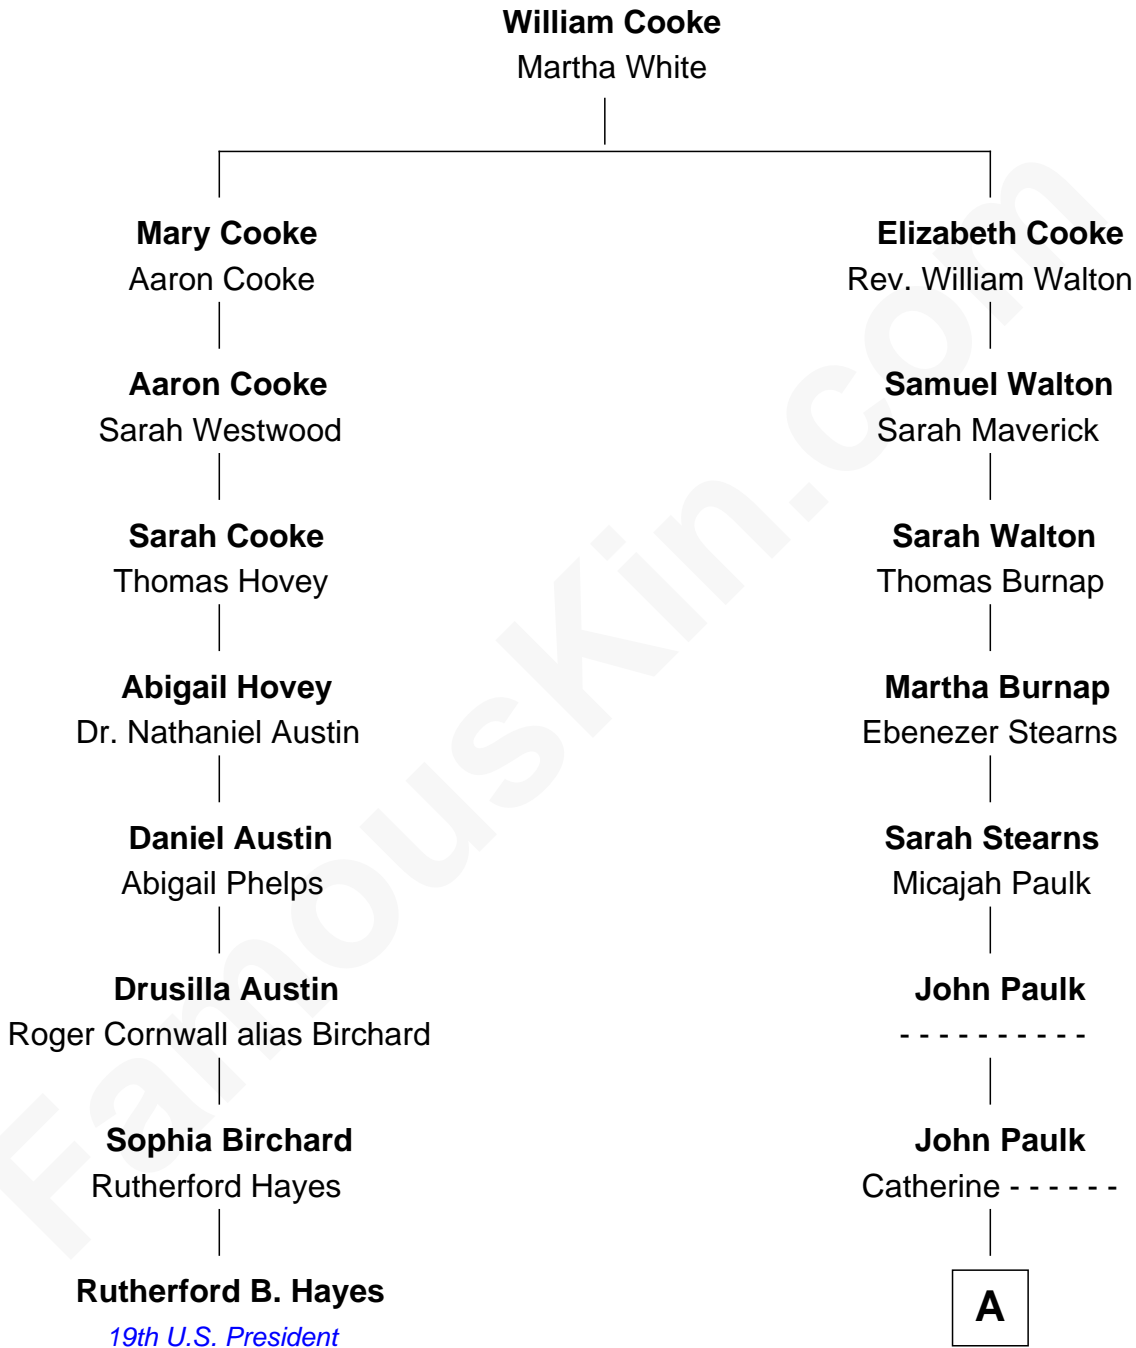

FamousKin.com
Relationship Chart of
Rutherford B. Hayes
19th U.S. President

7th cousin 5 times removed of
Michael Strahan
NFL Player and TV Personality

A

Dorcas Paulk

Allen Bishop

William A. Bishop

Harriett Meade

Creola Mead

Jado D. Traylor

James Curtis Traylor

Caroline McCarter

Louise Traylor

Gene Willie Strahan

Michael Strahan

NFL Player and TV Personality