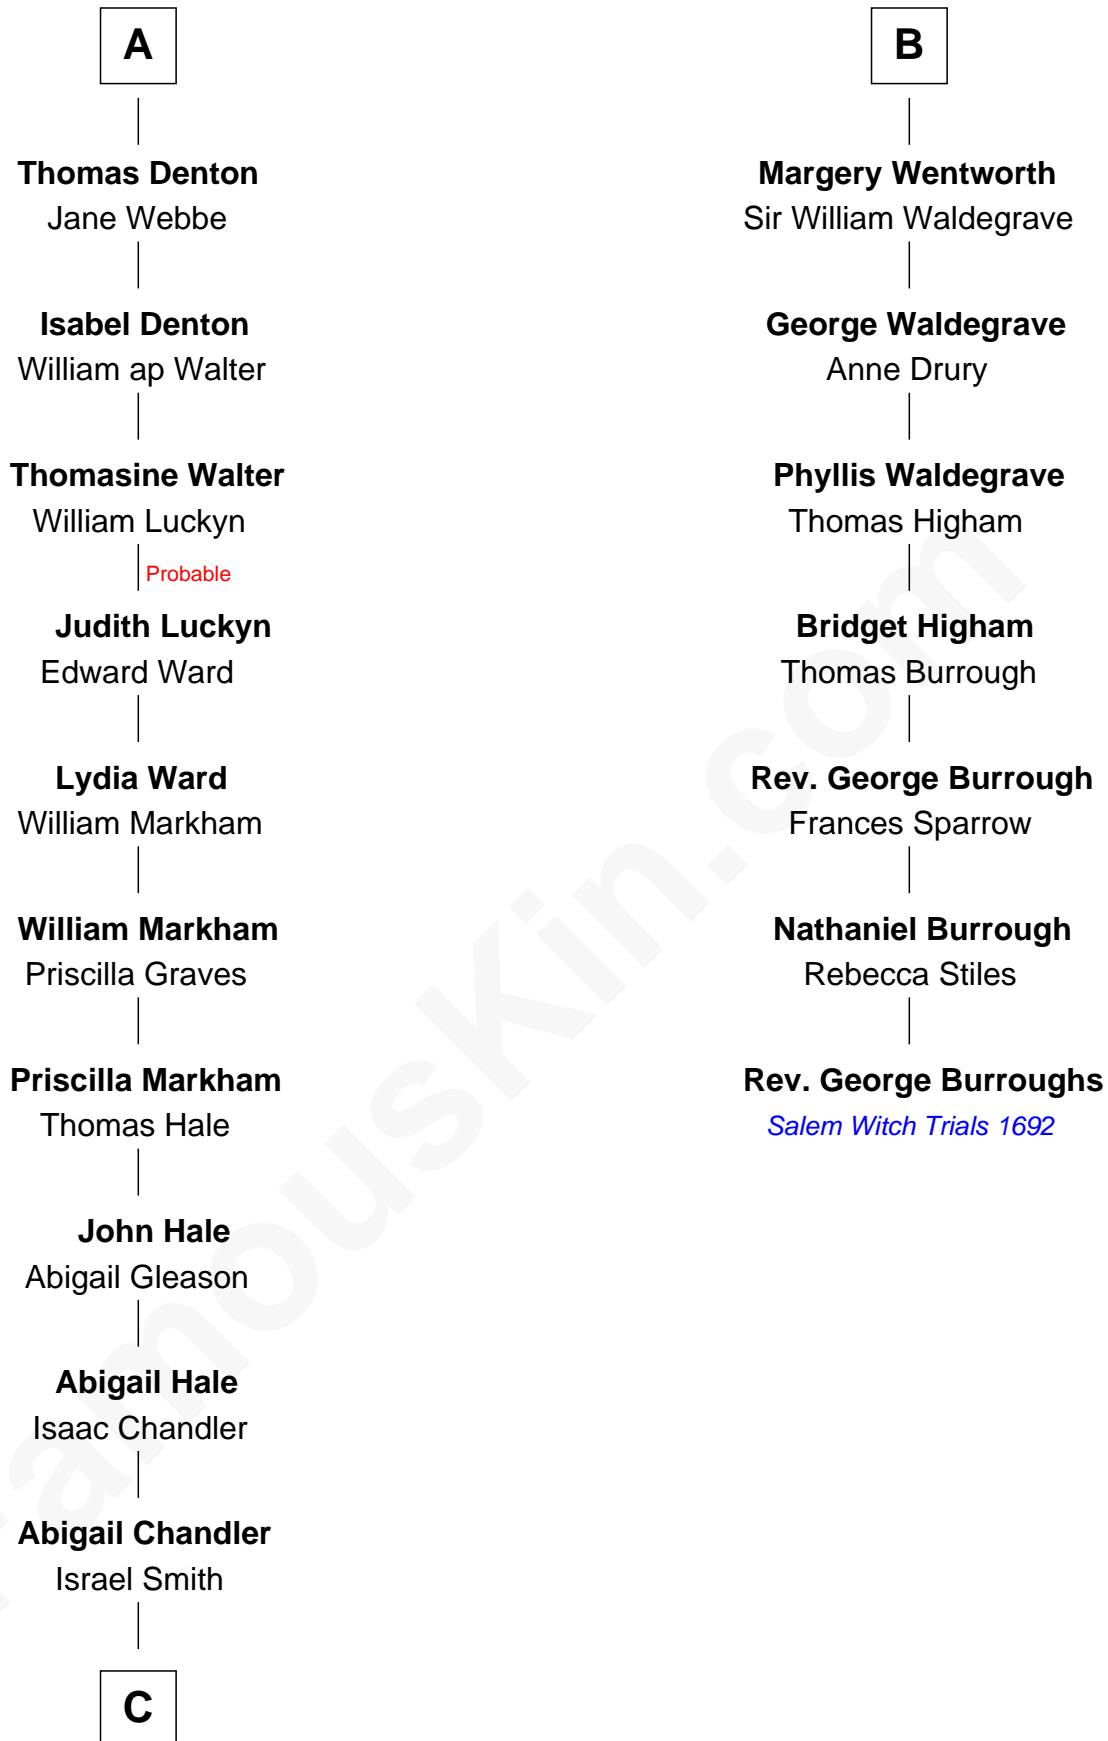

**FamousKin.com**  
**Relationship Chart of**  
**Rutherford B. Hayes**  
*19th U.S. President*

13th cousin 6 times removed of

**Rev. George Burroughs**  
*Executed for Witchcraft, Salem 1692*

**Sir Robert de Ros**  
 Isabel de Aubeney

**C**

—  
**Chloe Smith**  
Rutherford Hayes

—  
**Rutherford Hayes**  
Sophia Birchard

—  
**Rutherford B. Hayes**  
*19th U.S. President*

FamousKin.com