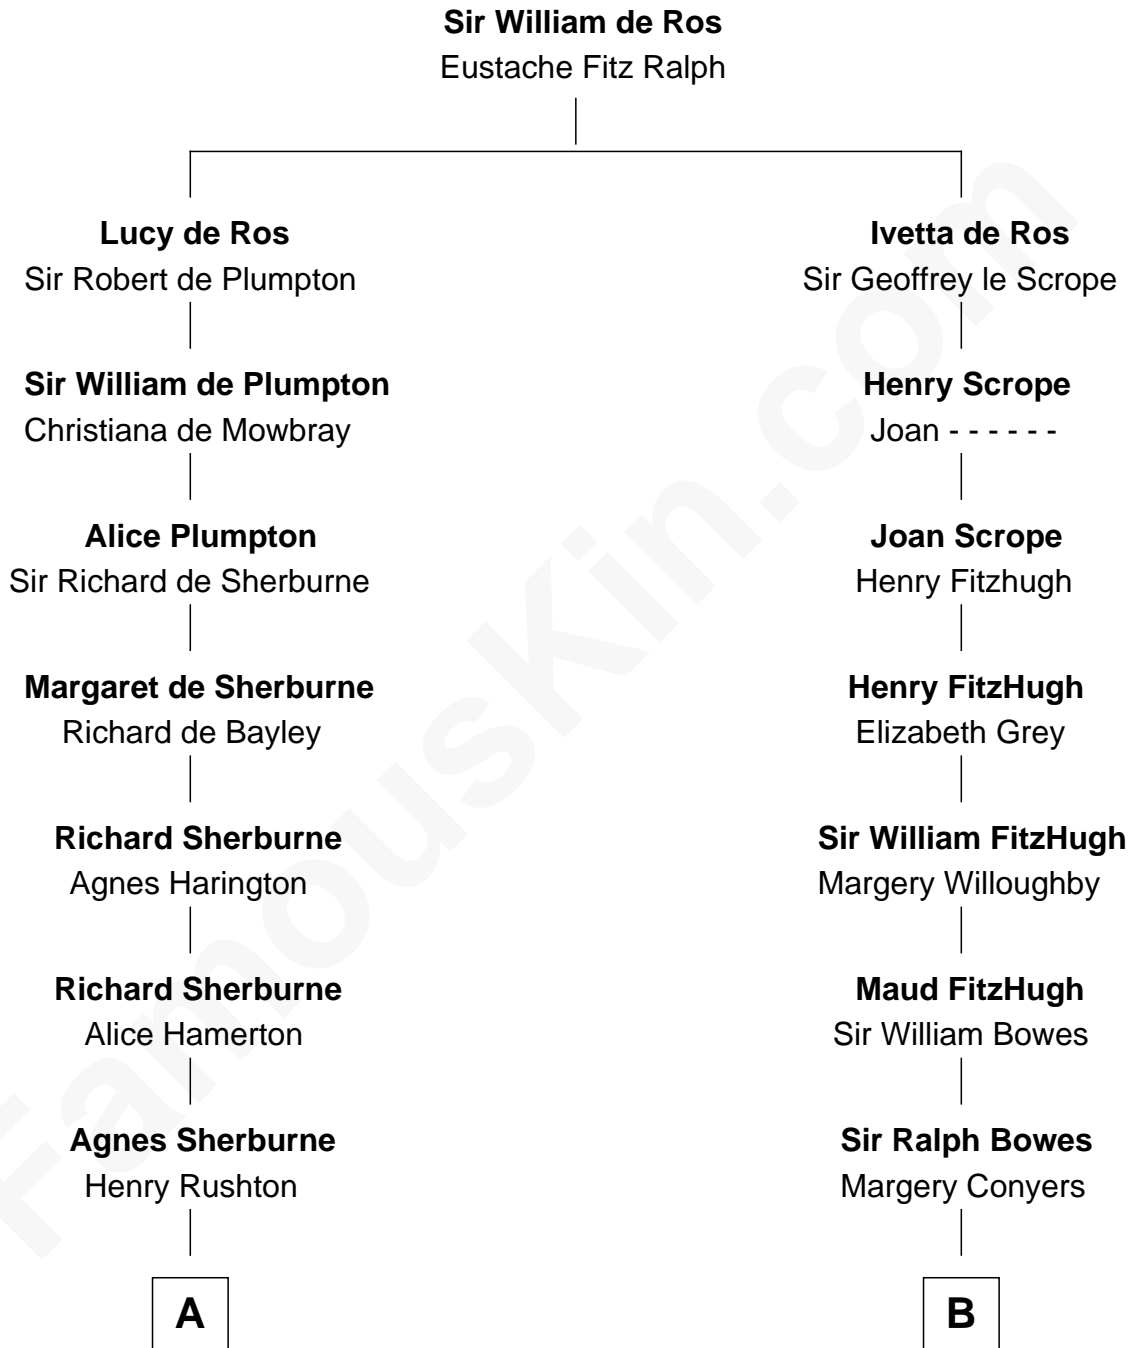

**FamousKin.com**  
**Relationship Chart of**  
**Rutherford B. Hayes**  
*19th U.S. President*

**19th cousin 1 time removed of**  
**E. C. Segar**  
*Cartoonist (Popeye creator)*

**C**

**Roger Cornwall alias Birchard**

Drusilla Austin

**Sophia Birchard**

Rutherford Hayes

**Rutherford B. Hayes**

*19th U.S. President*

**D**

**Abigail Danforth Horton**

Eleazer Walker