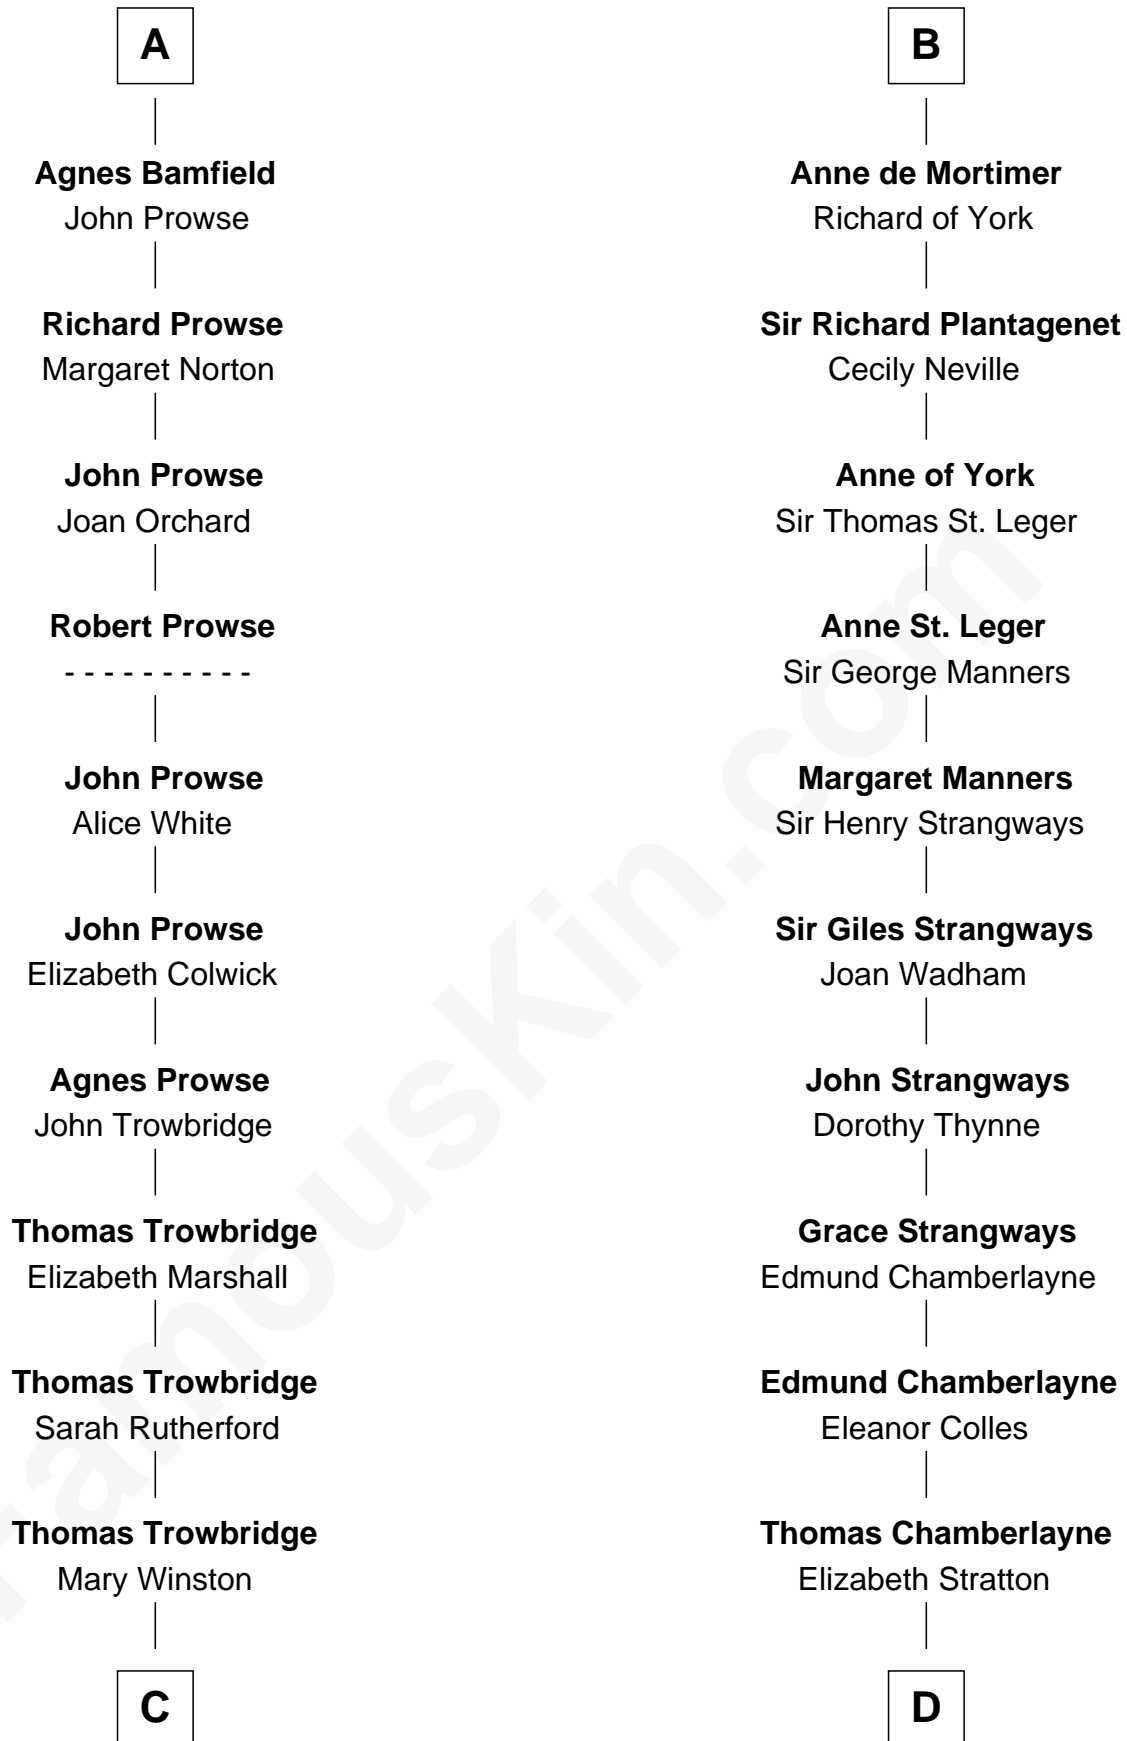

FamousKin.com
Relationship Chart of
Rutherford B. Hayes
19th U.S. President

20th cousin 1 time removed of
James C. Jones
10th Governor of Tennessee

C

Sarah Trowbridge

John Russell

Rebecca Russell

Ezekiel Hayes

Rutherford Hayes

Chloe Smith

Rutherford Hayes

Sophia Birchard

Rutherford B. Hayes

19th U.S. President

D

Dorothy Chamberlayne

Peter Jones

Thomas Jones

Susanna - - - - -

Peter Jones

Catherine Chappell

James C. Jones

10th Governor of Tennessee

FamousKin.com