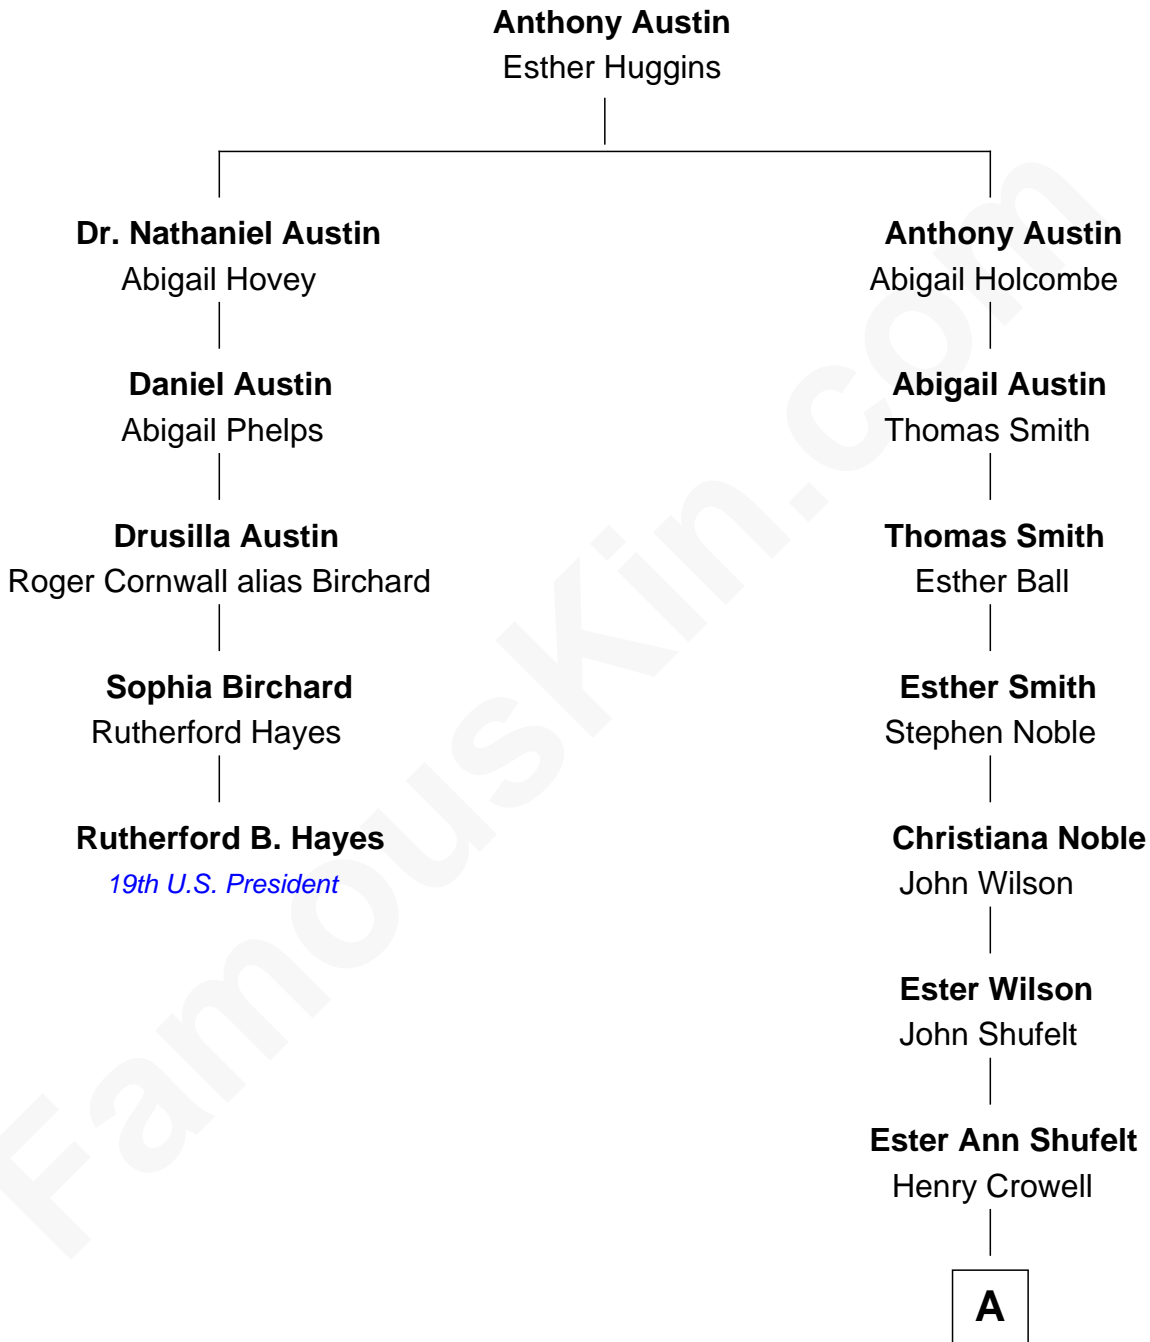

FamousKin.com

Relationship Chart of

Rutherford B. Hayes

19th U.S. President

4th cousin 5 times removed of

Alfred Worden

Apollo 15 Astronaut

A

Fredrick Crowell

Frances Staley

Helen Garnett Crowell

Merrill Bangs Worden

Alfred Worden

Apollo 15 Astronaut

FamousKin.com