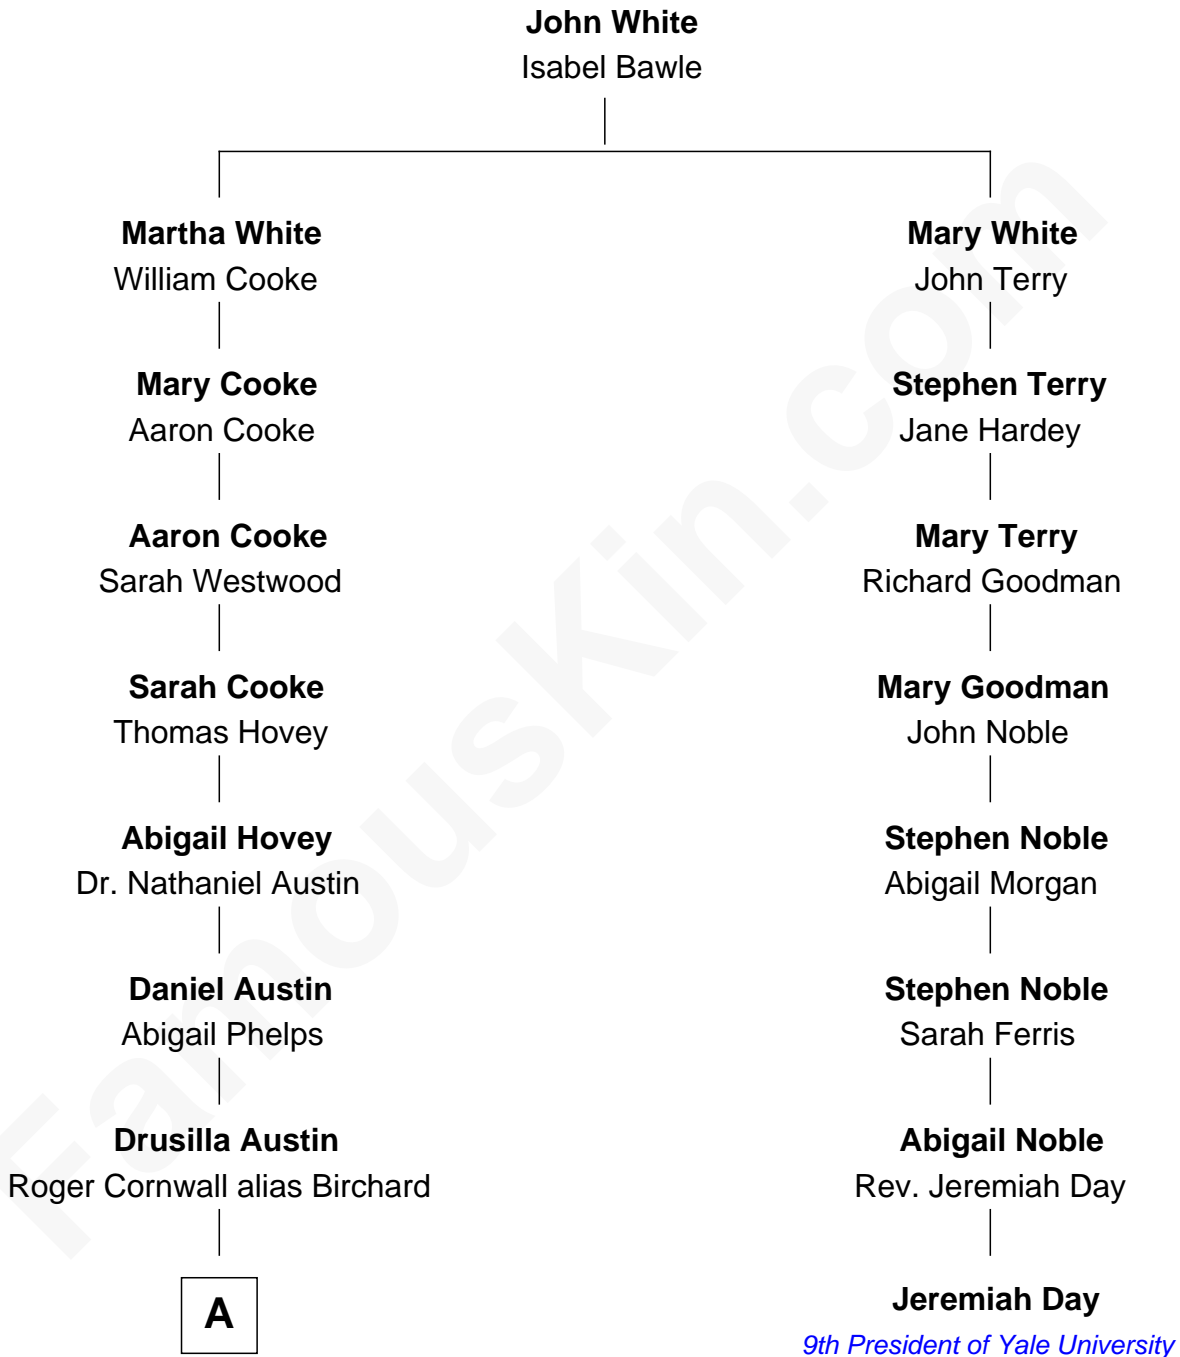

FamousKin.com
Relationship Chart of
Rutherford B. Hayes
19th U.S. President

7th cousin 1 time removed of
Jeremiah Day
9th President of Yale University

A

—
Sophia Birchard
Rutherford Hayes

—
Rutherford B. Hayes
19th U.S. President

FamousKin.com