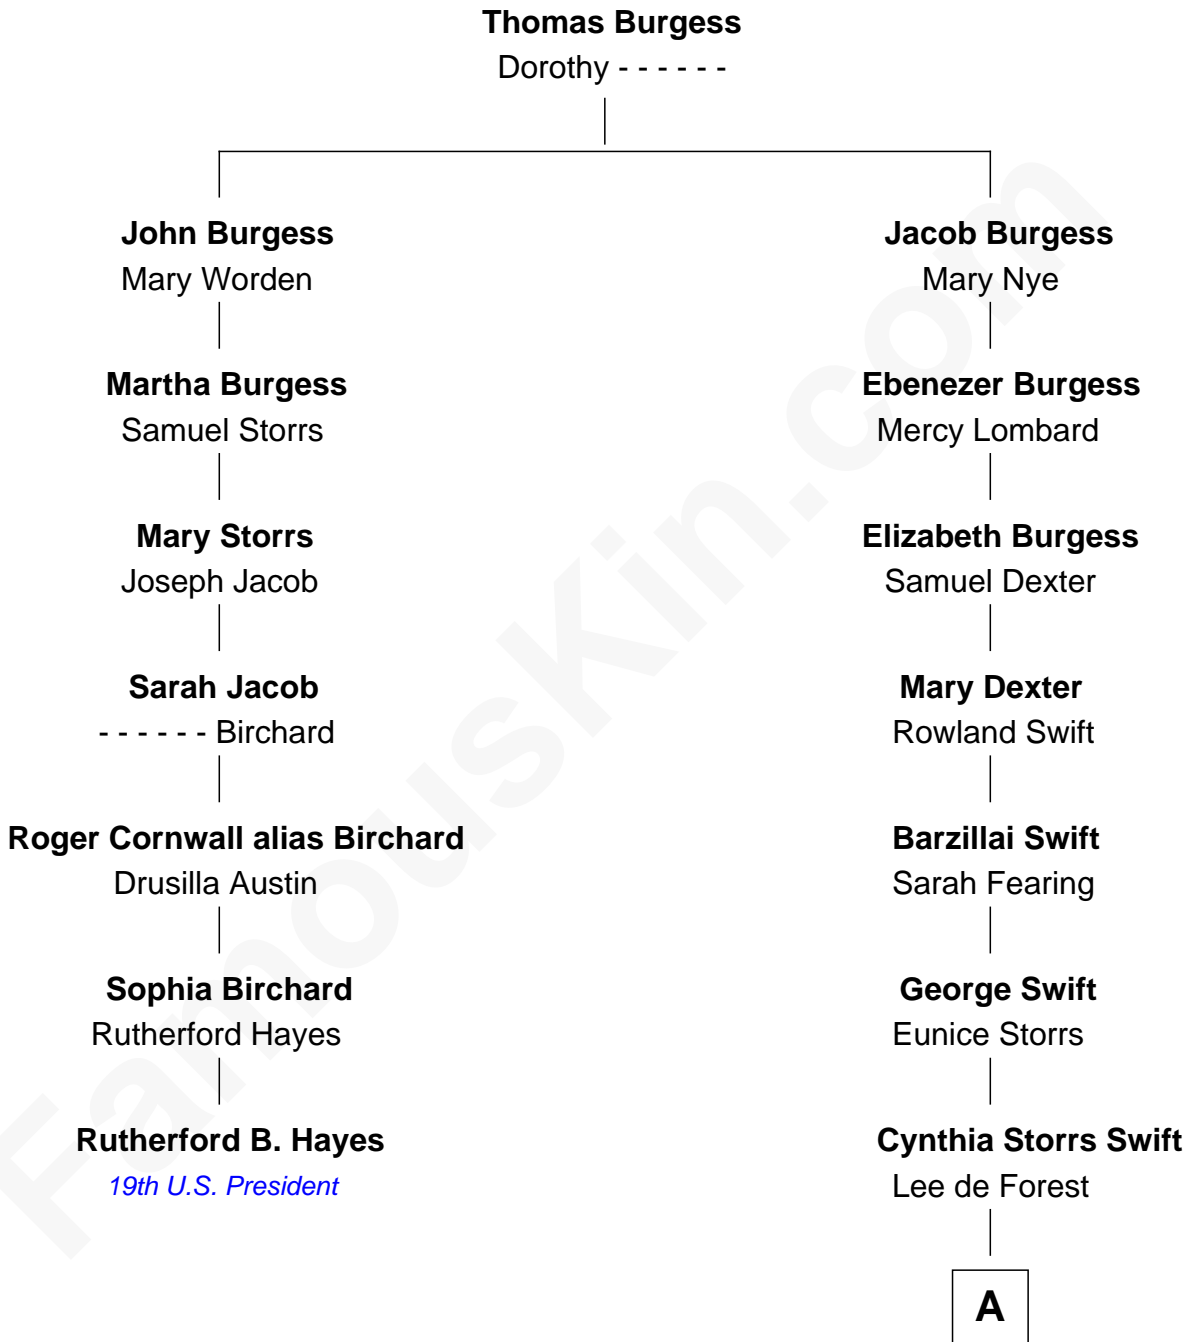

FamousKin.com
Relationship Chart of
Rutherford B. Hayes
19th U.S. President

6th cousin 2 times removed of

Lee de Forest
Pioneer of Radio and Talking Pictures

A

Henry Swift de Forest
Anna Margaret Robbins

Lee de Forest
Inventor

FamousKin.com