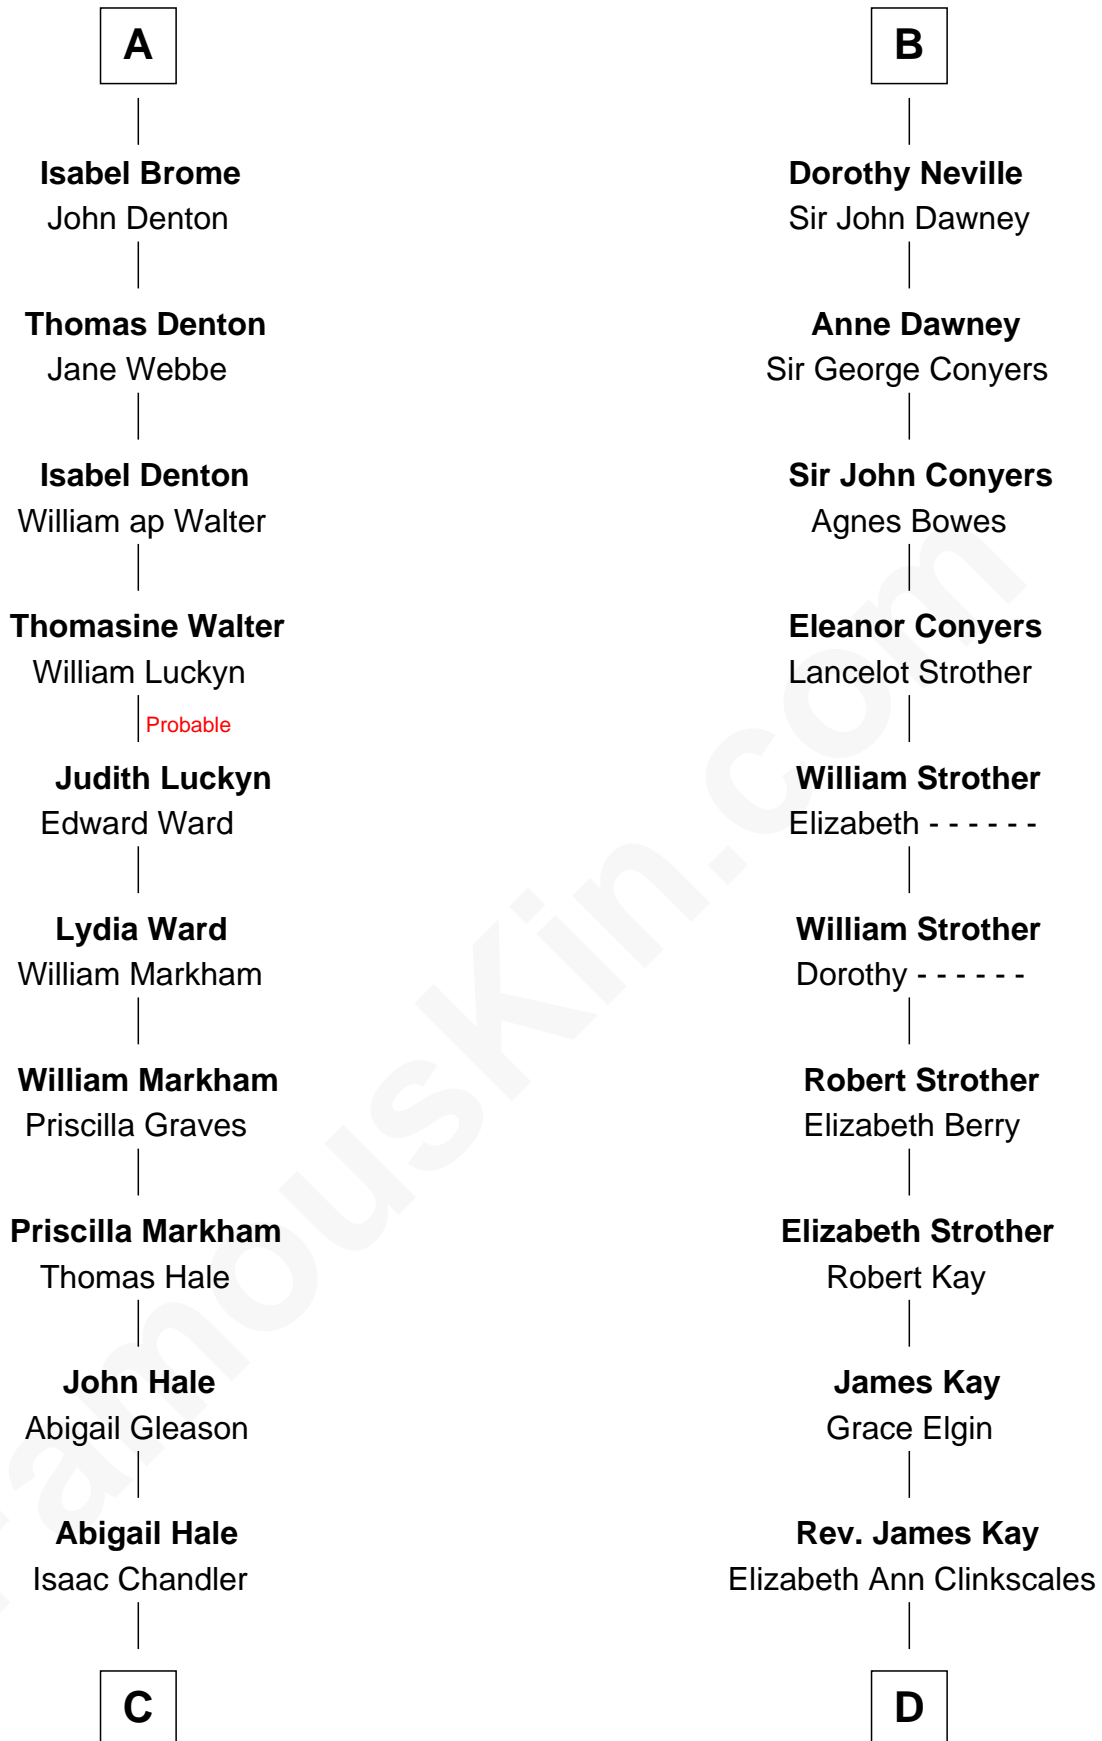

FamousKin.com
Relationship Chart of
Rutherford B. Hayes
19th U.S. President

20th cousin 1 time removed of
Jimmy Carter
39th U.S. President

C

Abigail Chandler

Israel Smith

Chloe Smith

Rutherford Hayes

Rutherford Hayes

Sophia Birchard

Rutherford B. Hayes

19th U.S. President

D

Mary Kay

John Pratt

James E. Pratt

Sophonra C. Cowan

Nina Pratt

William Archibald Carter

Earl Carter

Lillian Gordy

Jimmy Carter

39th U.S. President

FamousKin.com