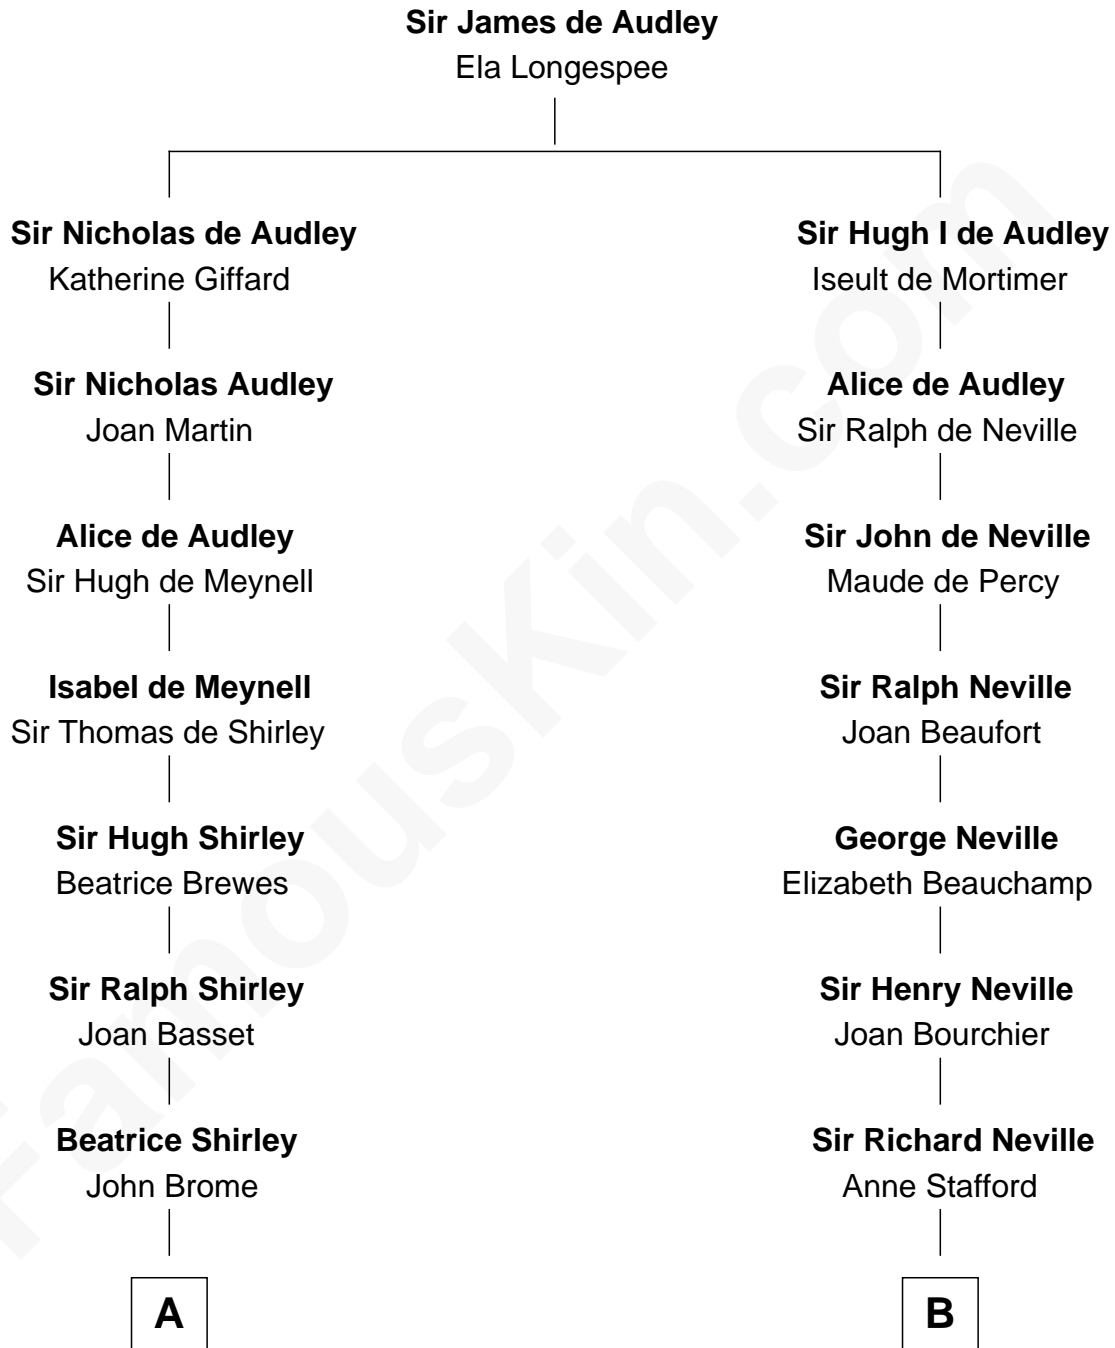

FamousKin.com
Relationship Chart of
Rutherford B. Hayes
19th U.S. President

20th cousin 1 time removed of
Jimmy Carter
39th U.S. President

C

Abigail Chandler

Israel Smith

Chloe Smith

Rutherford Hayes

Rutherford Hayes

Sophia Birchard

Rutherford B. Hayes

19th U.S. President

D

Mary Kay

John Pratt

James E. Pratt

Sophonra C. Cowan