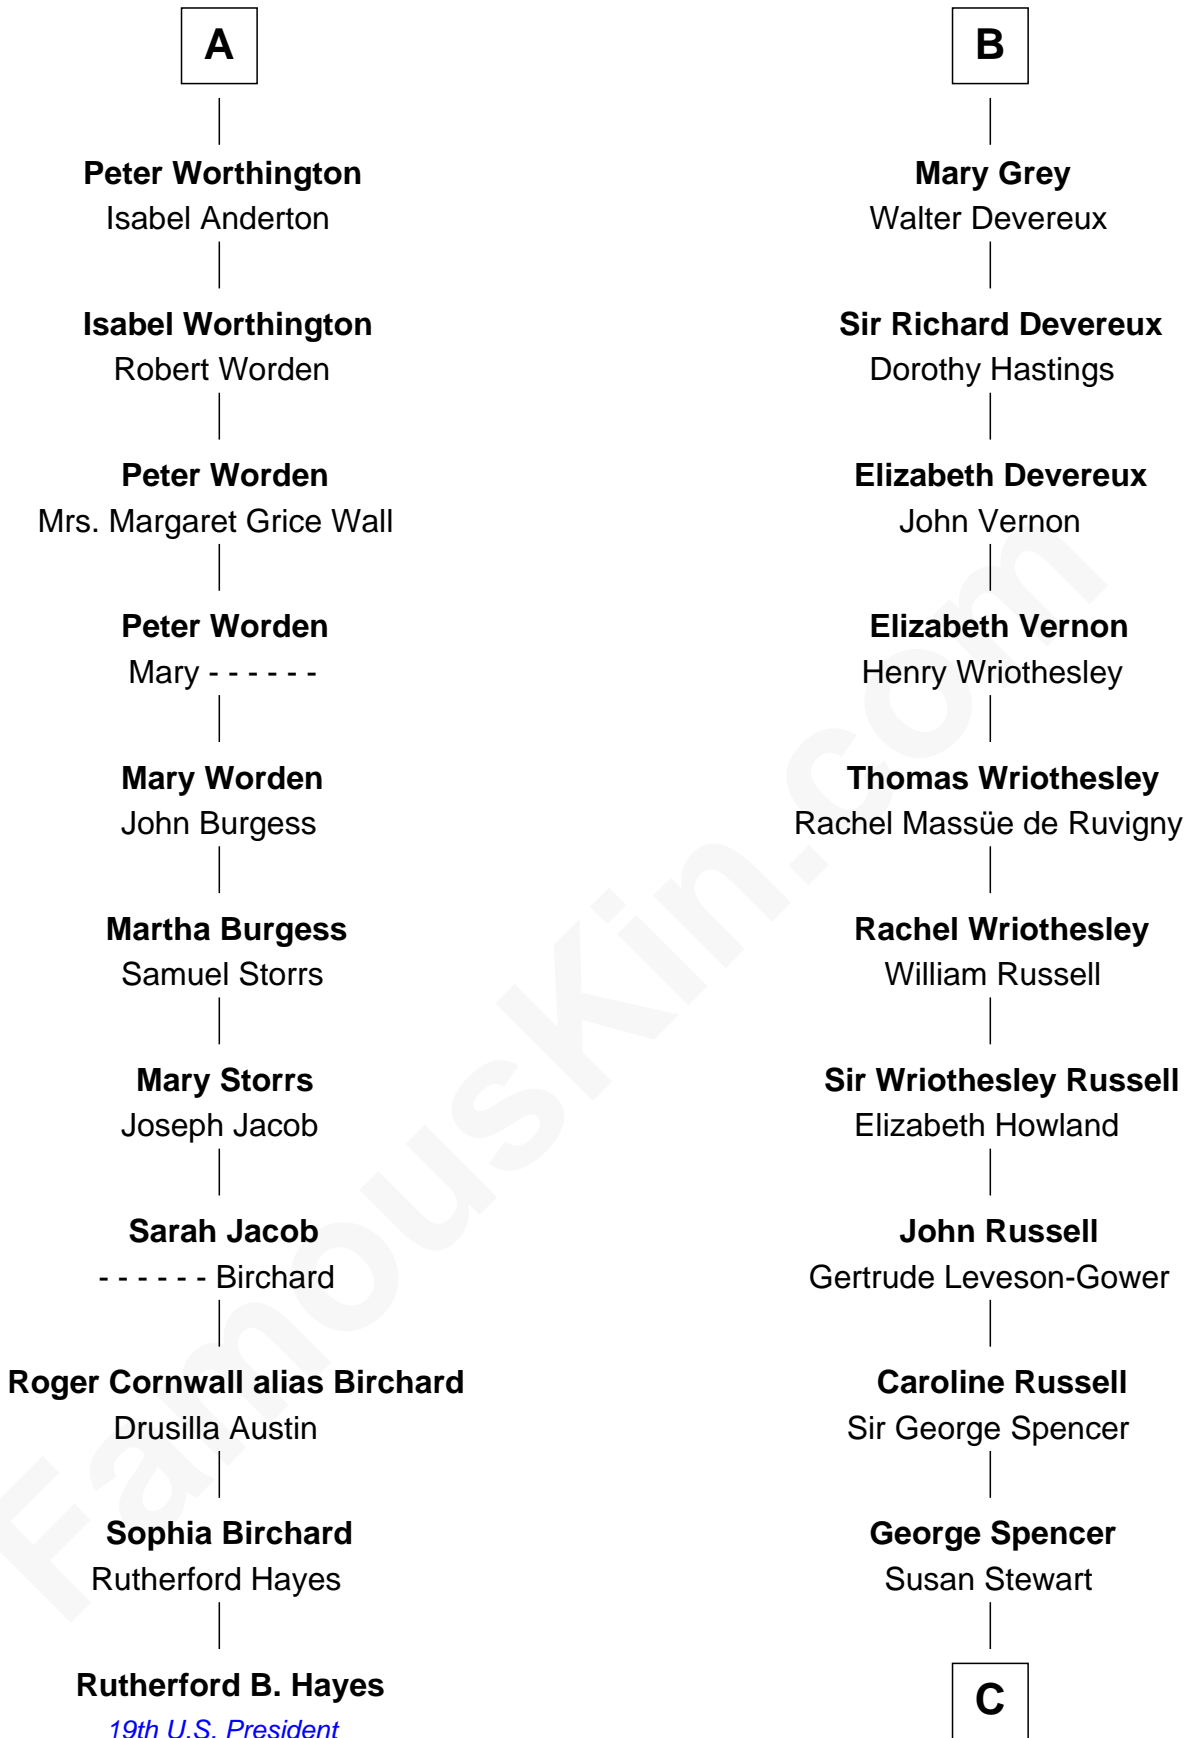

FamousKin.com
Relationship Chart of
Rutherford B. Hayes
19th U.S. President

17th cousin 3 times removed of
Sir Winston Churchill
Prime Minister of the United Kingdom

C

Sir George Spencer-Churchill

Jane Stewart

Sir John Winston Spencer-Churchill

Frances Anne Emily Vane

Randolph Henry Spencer-Churchill

Jeanette Jerome

Sir Winston Churchill

Prime Minister of the United Kingdom

FamousKin.com