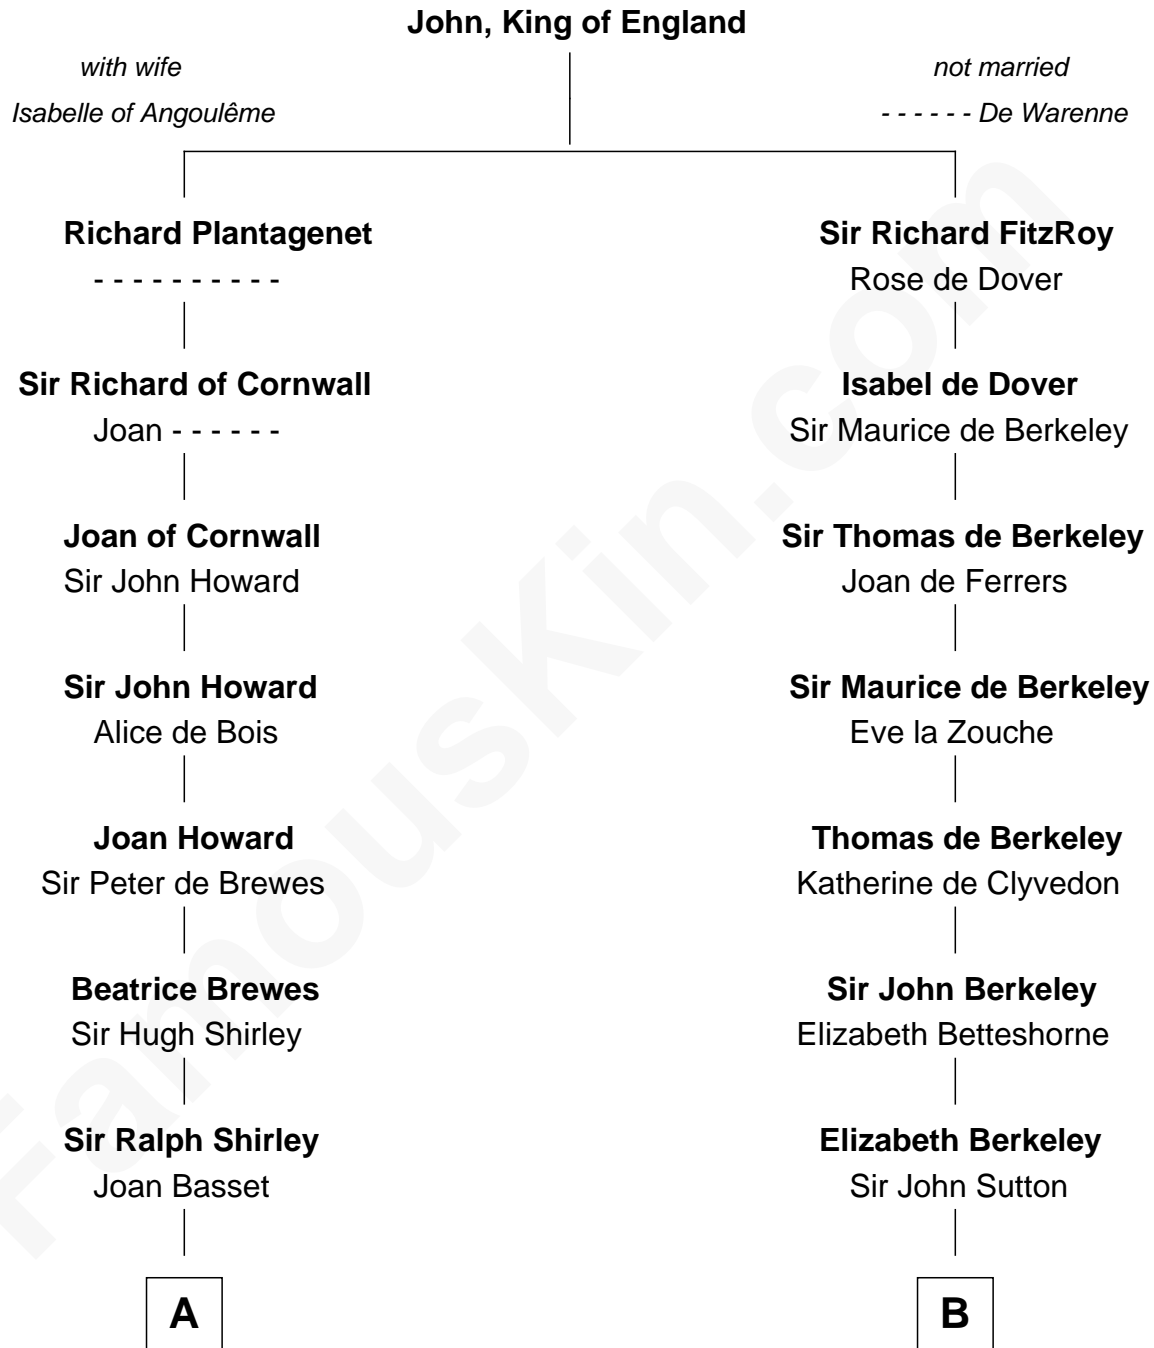

FamousKin.com
Relationship Chart of
Rutherford B. Hayes
19th U.S. President

20th cousin 1 time removed of
Francis Emroy Warren
1st Governor of Wyoming

C

Abigail Hale
Isaac Chandler

Abigail Chandler
Israel Smith

Chloe Smith
Rutherford Hayes

Rutherford Hayes
Sophia Birchard

Rutherford B. Hayes
19th U.S. President

D

Ezra Warren
Rebecca Dean

Joseph Warren
Susannah Willey

Joseph Spencer Warren
Cynthia Estella Abbott

Francis Emroy Warren
1st Governor of Wyoming