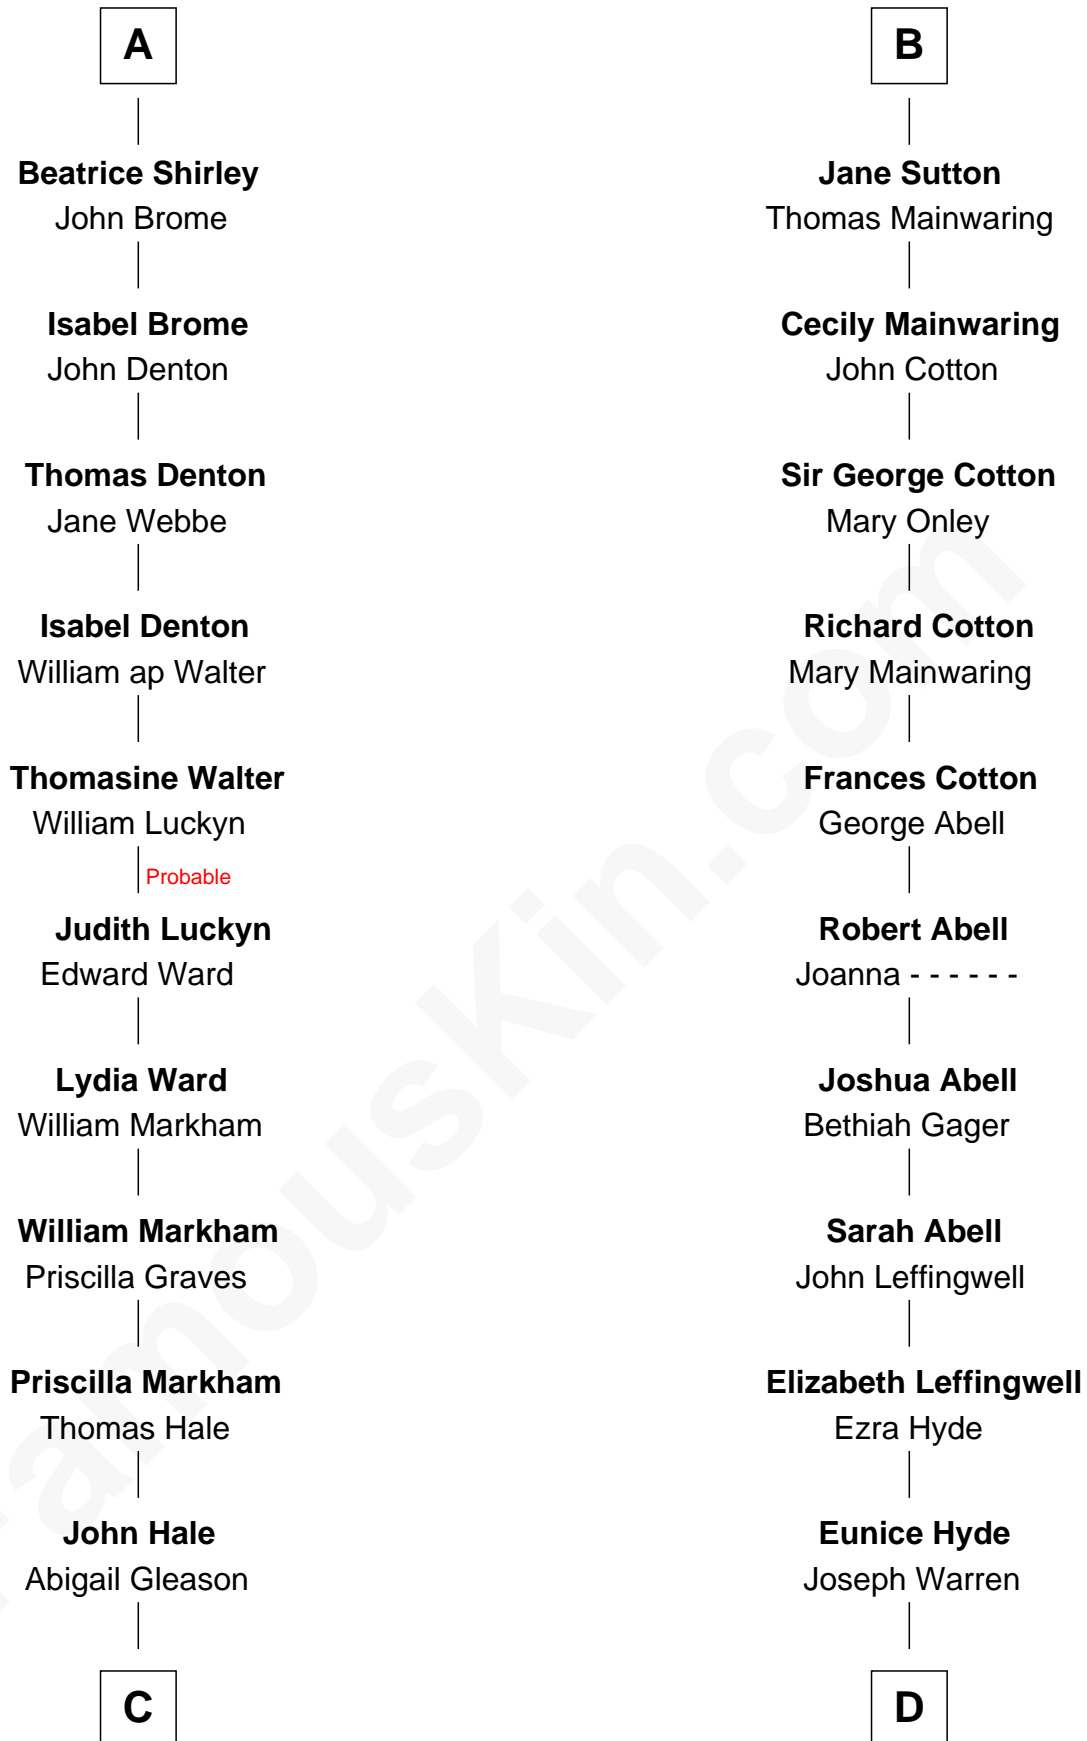

FamousKin.com
Relationship Chart of
Rutherford B. Hayes
19th U.S. President

20th cousin 1 time removed of
Francis Emroy Warren
1st Governor of Wyoming

C

Abigail Hale
Isaac Chandler

Abigail Chandler
Israel Smith

Chloe Smith
Rutherford Hayes

Rutherford Hayes
Sophia Birchard

Rutherford B. Hayes
19th U.S. President

D

Ezra Warren
Rebecca Dean

Joseph Warren
Susannah Willey

Joseph Spencer Warren
Cynthia Estella Abbott

Francis Emroy Warren
1st Governor of Wyoming