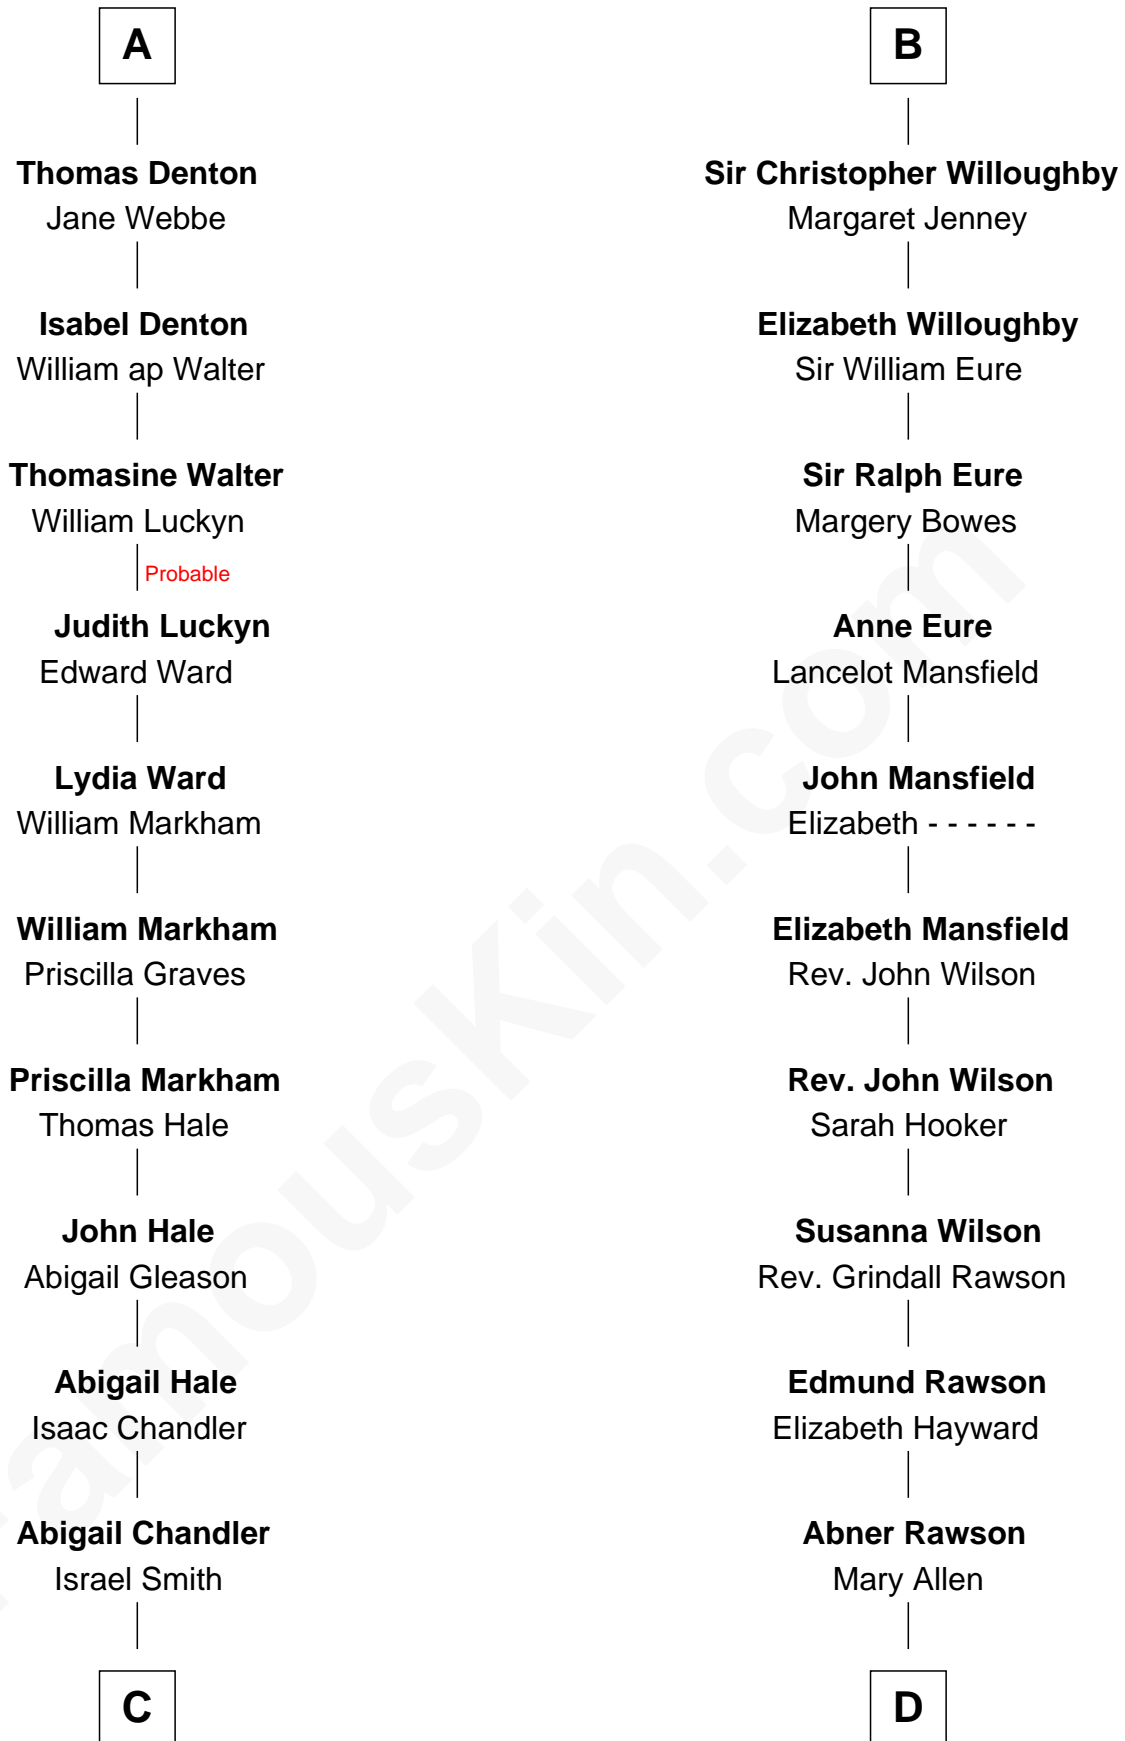

FamousKin.com
Relationship Chart of
Rutherford B. Hayes
19th U.S. President

19th cousin 1 time removed of
William Howard Taft
27th U.S. President

Sir Robert de Ros
 Isabel de Aubeney

C

Chloe Smith
Rutherford Hayes

Rutherford Hayes
Sophia Birchard

Rutherford B. Hayes
19th U.S. President

D

Rhoda Rawson
Aaron Taft

Peter Rawson Taft
Sylvia Howard

Alphonso Taft
Louisa Maria Torrey

William Howard Taft
27th U.S. President

FamousKin.com