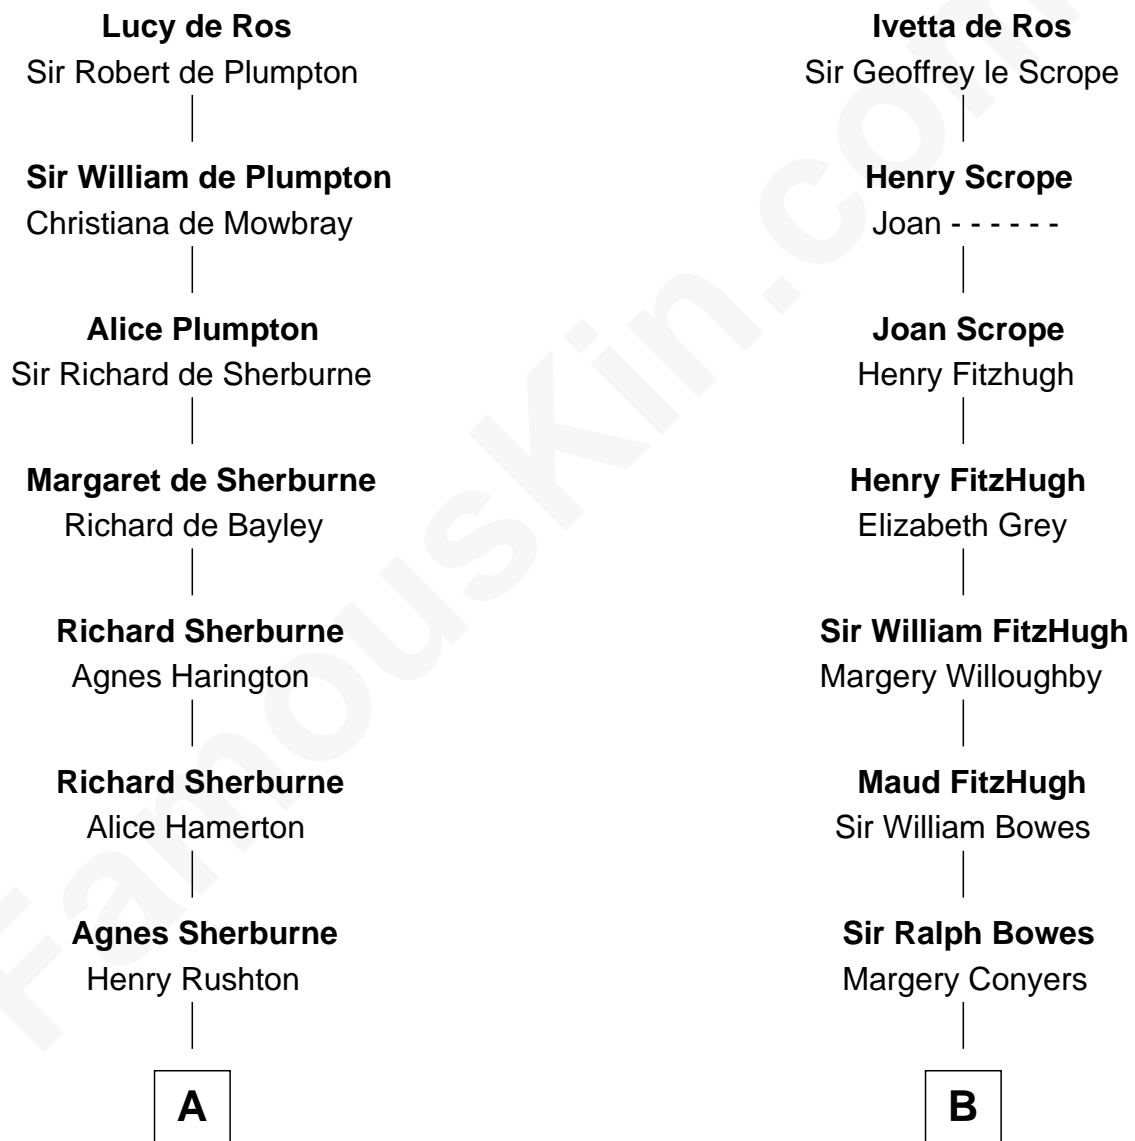

# FamousKin.com Relationship Chart of

**Rutherford B. Hayes**

*19th U.S. President*

19th cousin of

**William Howard Taft**

*27th U.S. President*

**Sir William de Ros**

Eustache Fitz Ralph

**C**

**Roger Cornwall alias Birchard**

Drusilla Austin

**Sophia Birchard**

Rutherford Hayes

**Rutherford B. Hayes**

*19th U.S. President*

**D**

**Peter Rawson Taft**

Sylvia Howard

**Alphonso Taft**

Louisa Maria Torrey

**William Howard Taft**

*27th U.S. President*

FamousKin.com