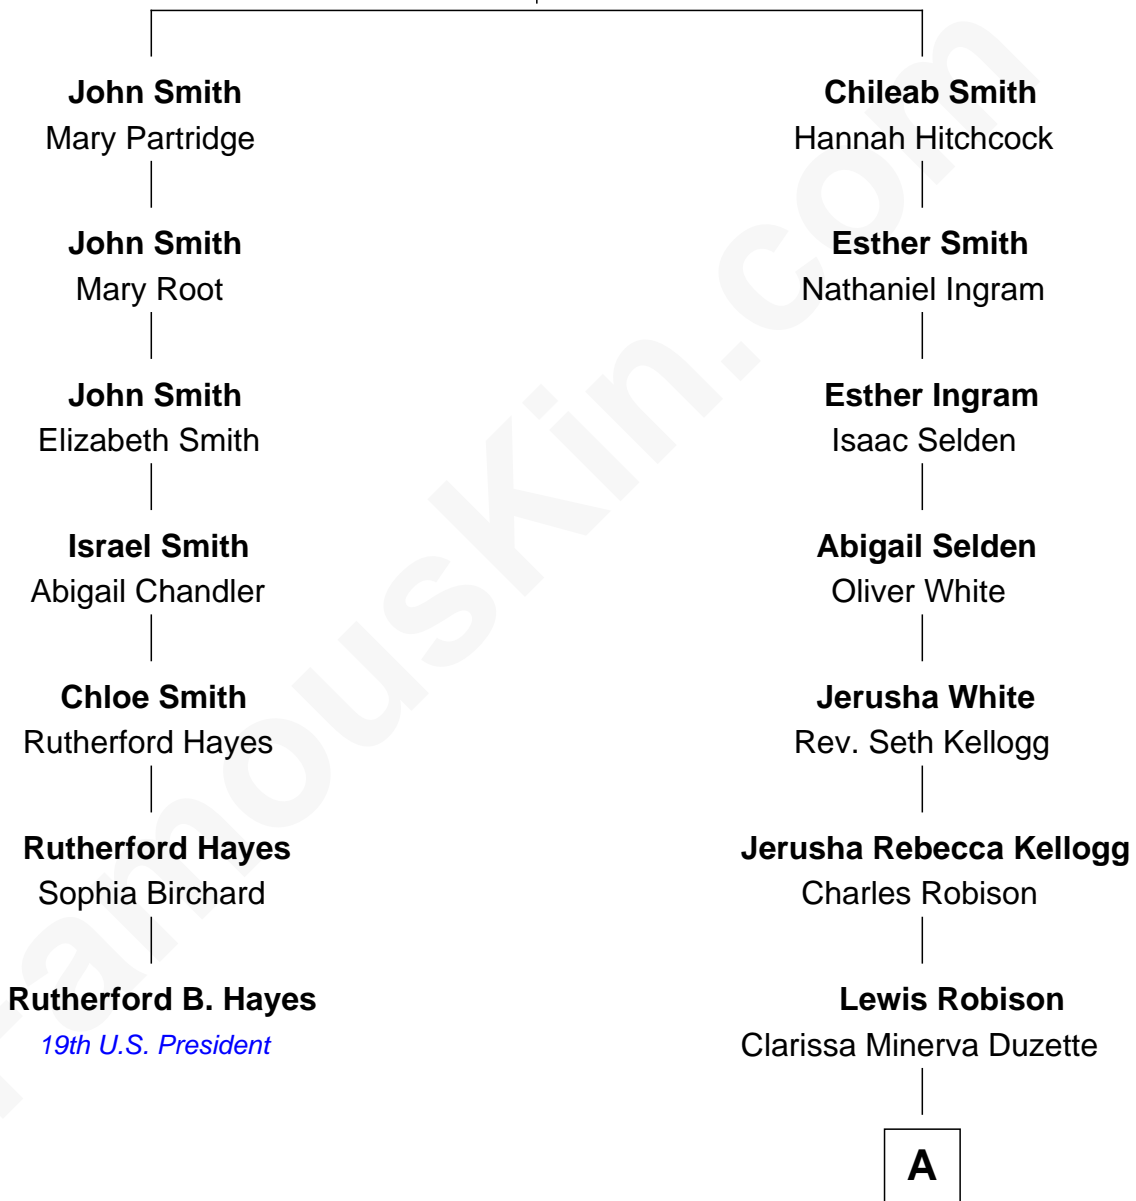

FamousKin.com

Relationship Chart of

Rutherford B. Hayes

19th U.S. President

6th cousin 4 times removed of

Mitt Romney

70th Governor of Massachusetts

Samuel Smith
Elizabeth Smith

A

Charles Edward Robison

Rosetta Mary Berry

Alma Luella Robison

Harold Arundel LaFount

Lenore Emily LaFount

George Wilcken Romney

Mitt Romney

70th Governor of Massachusetts