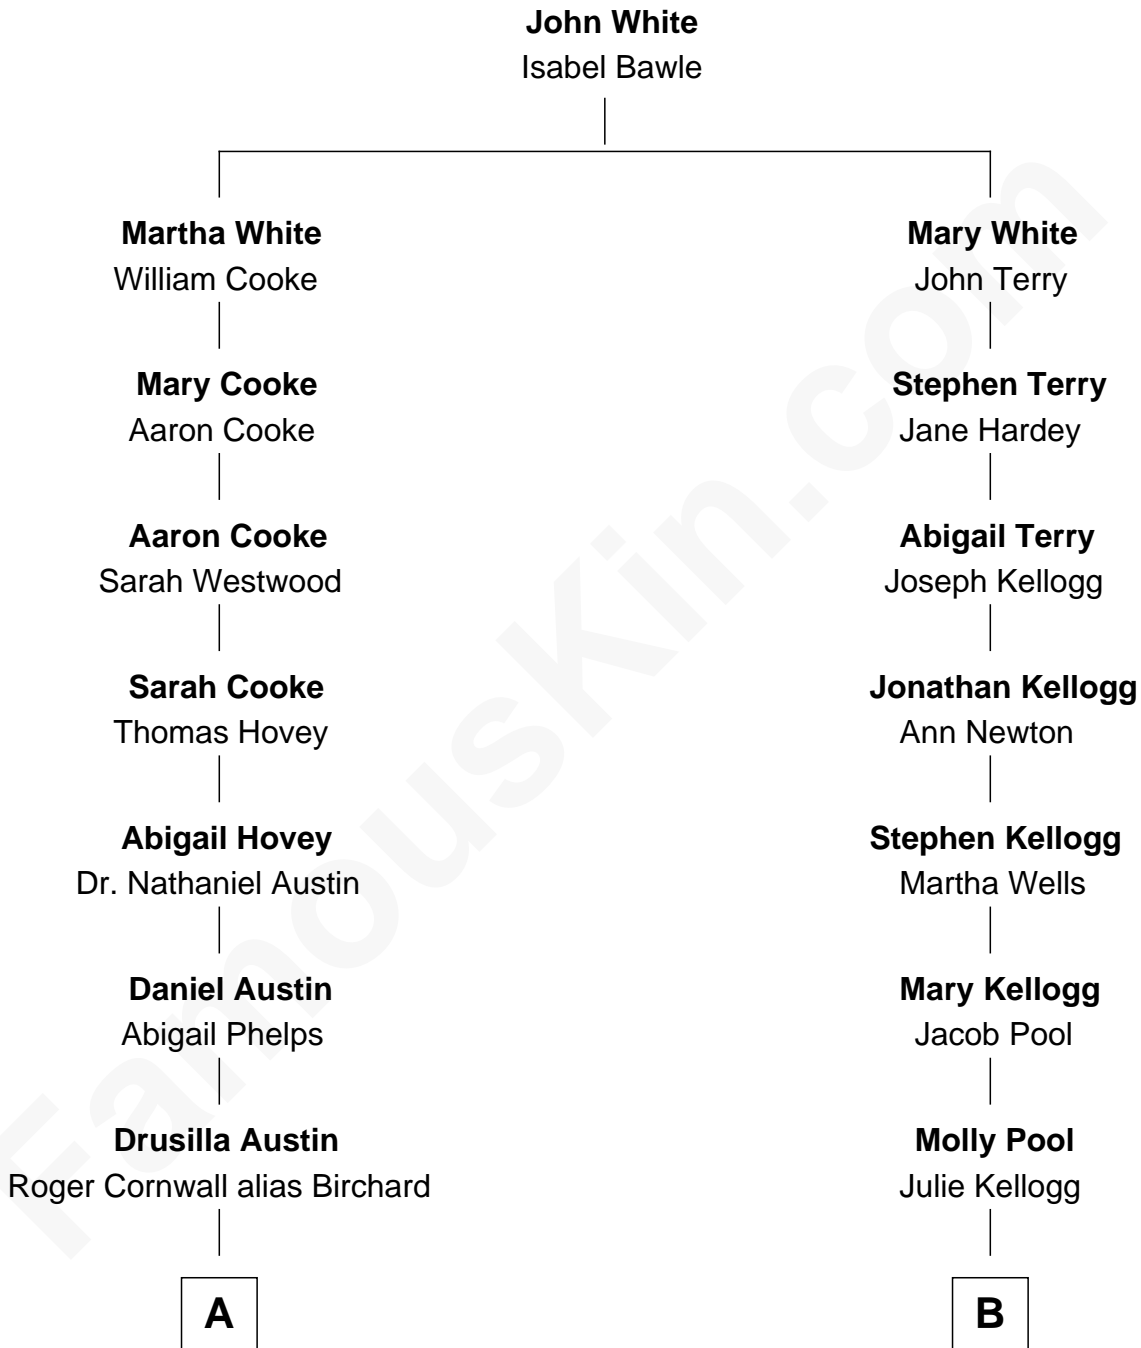

**FamousKin.com**  
**Relationship Chart of**  
**Rutherford B. Hayes**  
*19th U.S. President*

8th cousin 2 times removed of

**Lucia Chase**  
*Co-Founder, American Ballet Theatre*

**A**

**Sophia Birchard**  
Rutherford Hayes

**Rutherford B. Hayes**  
*19th U.S. President*

**B**

**Jacob Pool Kellogg**  
Lucy Prescott Wright

**Gen. Stephen Wright Kellogg**  
Lucia Hosmer Andrews

**Elizabeth Hosmer Kellogg**  
Irving Hall Chase

**Lucia Chase**  
*Ballet Dancer*