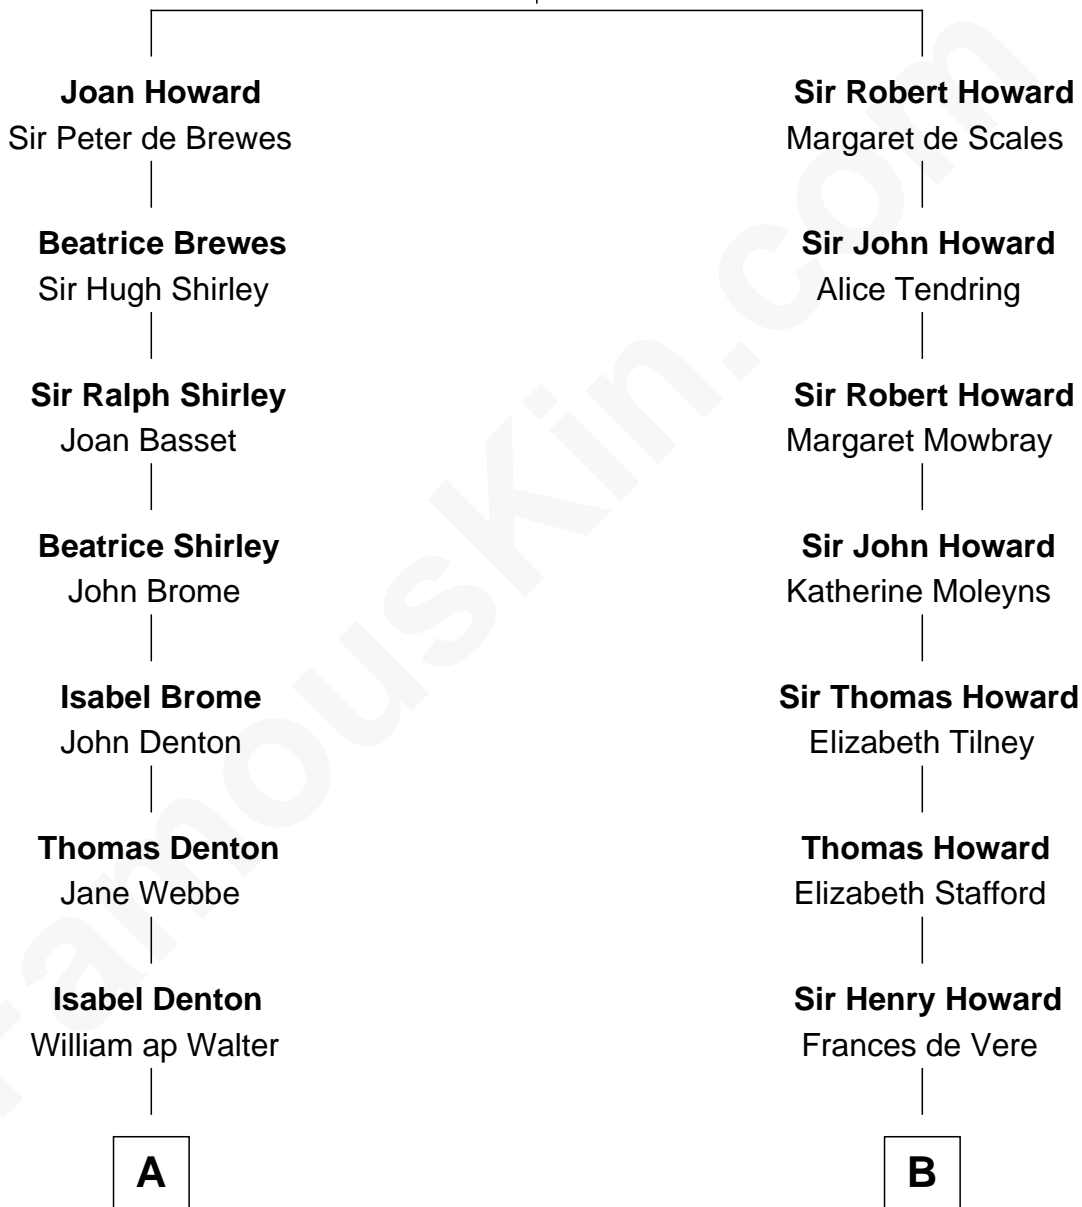

FamousKin.com
Relationship Chart of
Rutherford B. Hayes
19th U.S. President

16th cousin 1 time removed of

Francis Scott Key
Author of "The Star Spangled Banner"

Sir John Howard
 Alice de Bois

A

Thomasine Walter

William Luckyn

Probable

Judith Luckyn

Edward Ward

Lydia Ward

William Markham

William Markham

Priscilla Graves