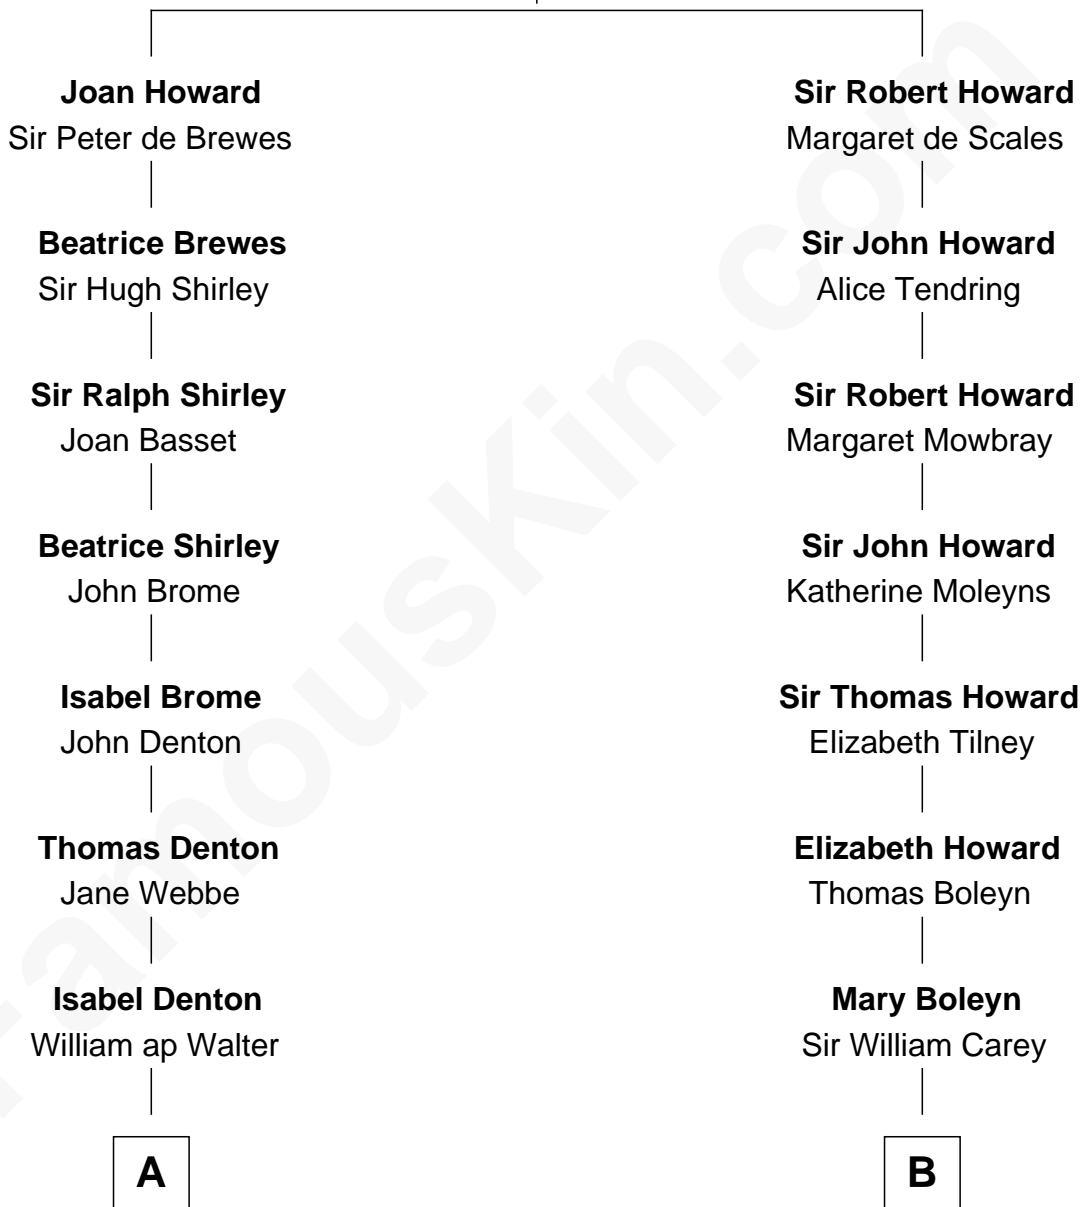

FamousKin.com
Relationship Chart of
Rutherford B. Hayes
19th U.S. President

17th cousin 3 times removed of

Nelson Rockefeller
41st U.S. Vice-President

Sir John Howard
 Alice de Bois

C

William Avery Rockefeller

Eliza Davison

John Davison Rockefeller

Laura Celestia Spelman

John Davison Rockefeller

Abby Greene Aldrich

Nelson Rockefeller

41st U.S. Vice-President

FamousKin.com