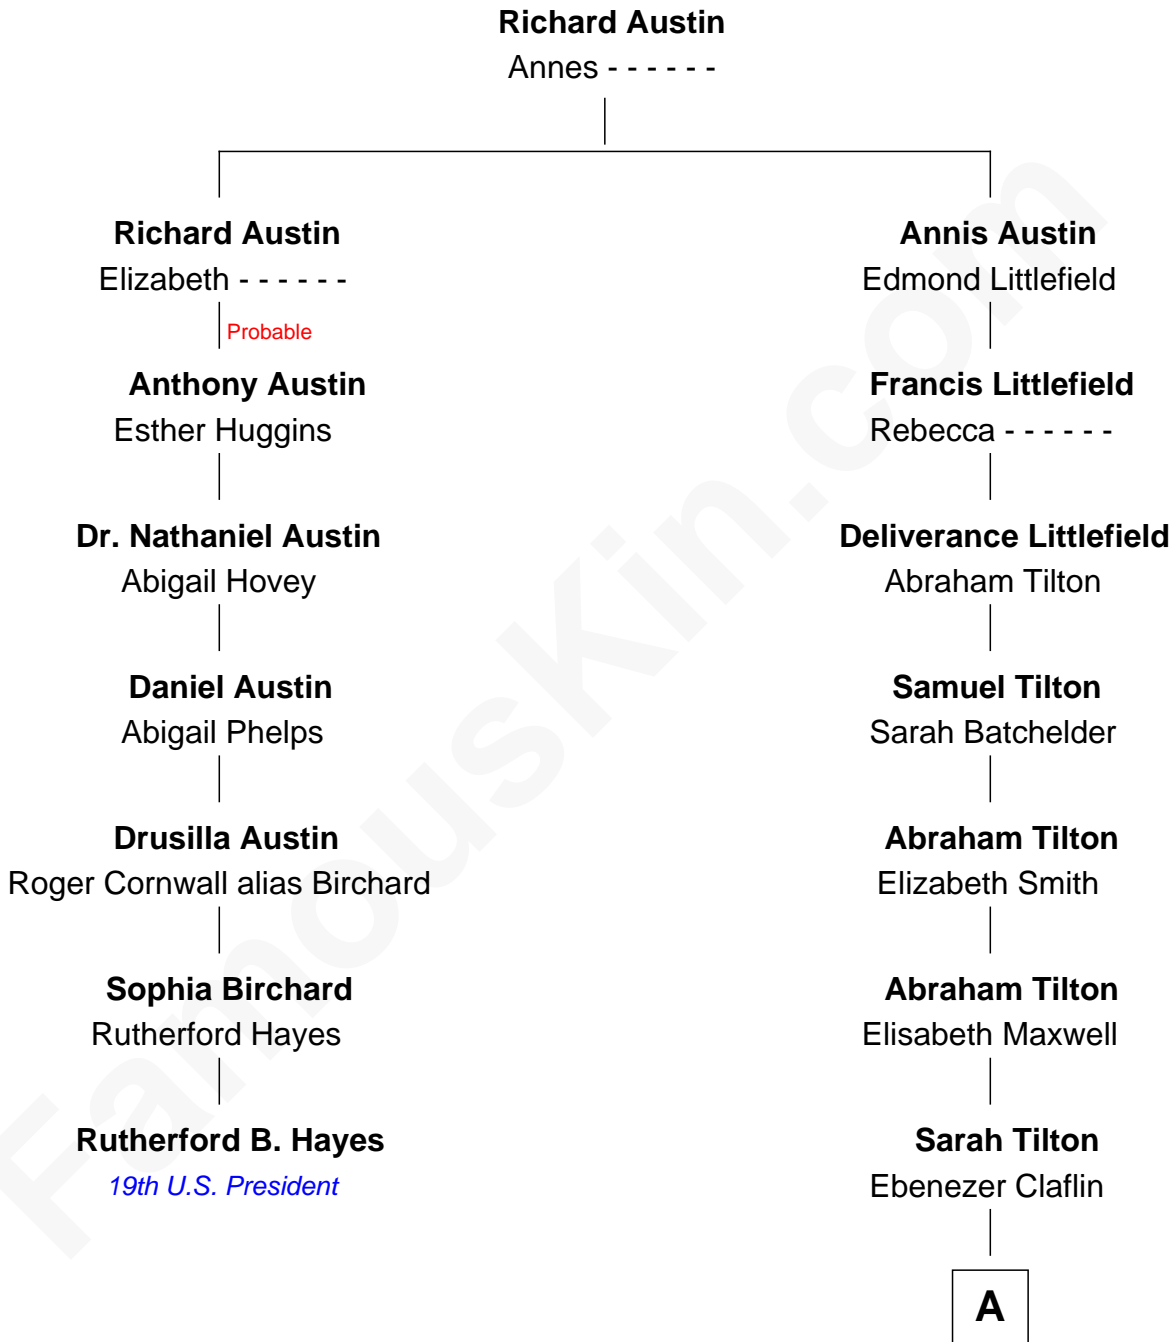

FamousKin.com
Relationship Chart of
Rutherford B. Hayes
19th U.S. President

6th cousin 2 times removed of
William Claflin
27th Governor of Massachusetts

A

—
Lee Claflin
Sarah Watkins Adams

—
William Claflin
27th Governor of Massachusetts

FamousKin.com