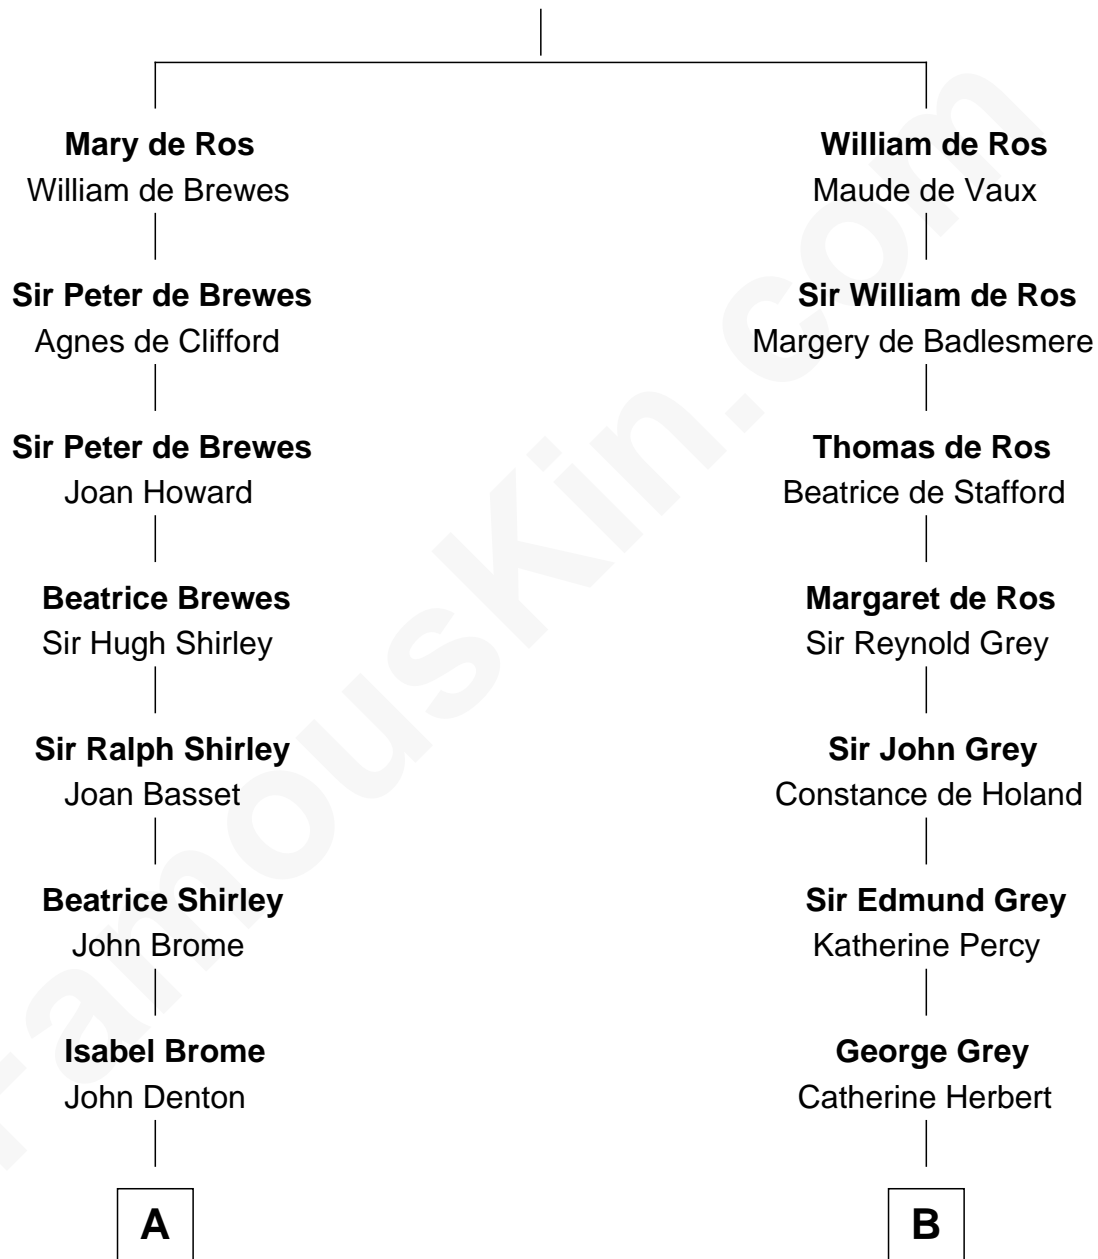

**FamousKin.com**  
**Relationship Chart of**  
**Rutherford B. Hayes**  
*19th U.S. President*

19th cousin 2 times removed of

**Camilla Parker Bowles**  
*Queen Consort of the United Kingdom*

**Sir Robert de Ros**  
 Isabel de Aubeney

**C**

**Chloe Smith**  
Rutherford Hayes

**Rutherford Hayes**  
Sophia Birchard

**Rutherford B. Hayes**  
*19th U.S. President*

**D**

**William Coutts Keppel**  
Sophia Mary McNab

**George Keppel**  
Alice Frederica Edmonstone