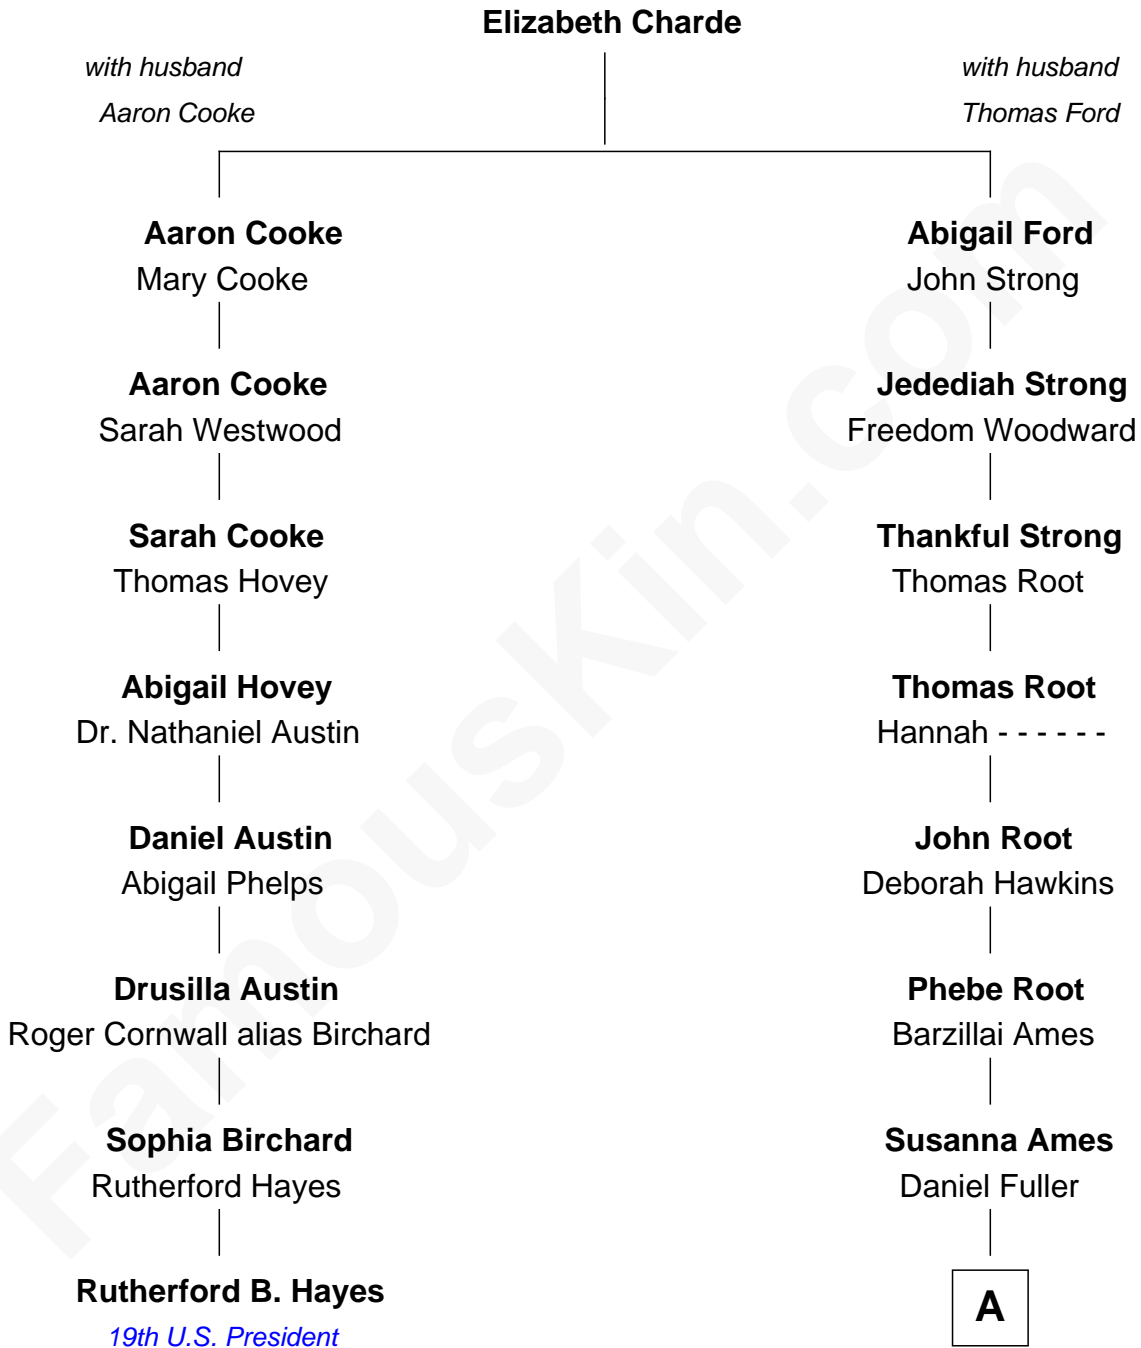

FamousKin.com
Relationship Chart of
Rutherford B. Hayes
19th U.S. President

7th cousin 4 times removed of
Rob Schneider
Comedian, TV and Movie Actor

A

|
Lafayette Fuller

Harriet Keel

|
Ada Fuller

Oscar W. Monroe

|
Ulysses Stanley Monroe

Victoria Estacio

|
Pilar M. Monroe

Marvin Schneider

|
Rob Schneider

Comedian, TV and Movie Actor

FamousKin.com