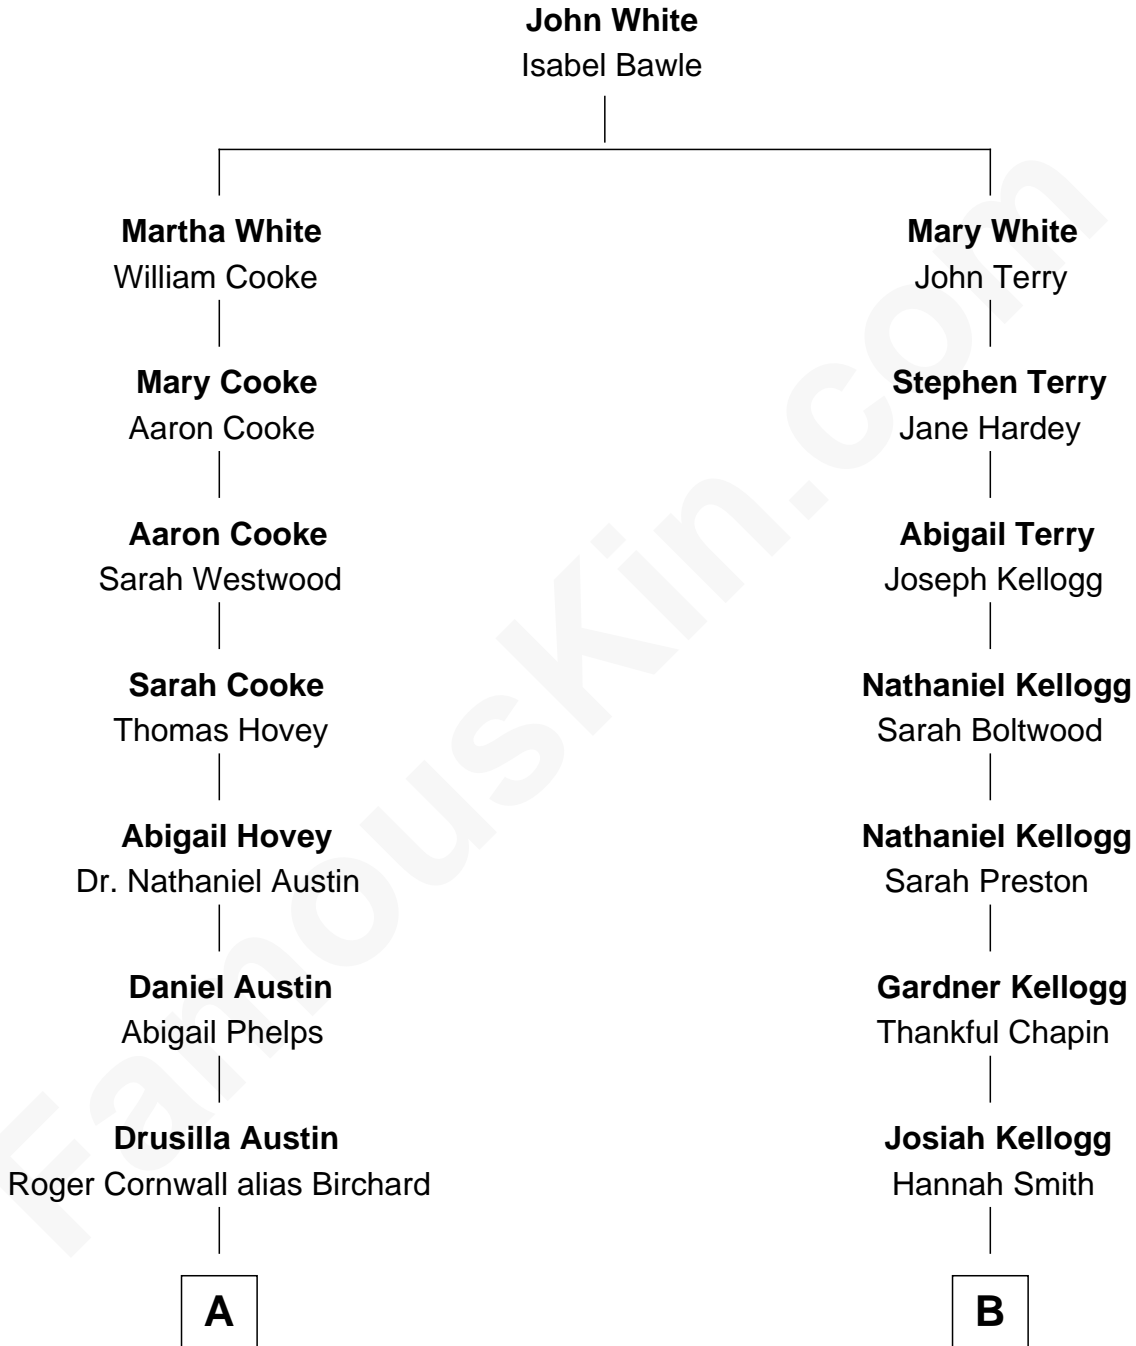

FamousKin.com

Relationship Chart of Rutherford B. Hayes

19th U.S. President

8th cousin of

W. K. Kellogg

Founder of the Kellogg Company

A

Sophia Birchard
Rutherford Hayes

Rutherford B. Hayes
19th U.S. President

B

John Preston Kellogg
Ann Janette Stanley

W. K. Kellogg
Founder of the Kellogg Company

FamousKin.com