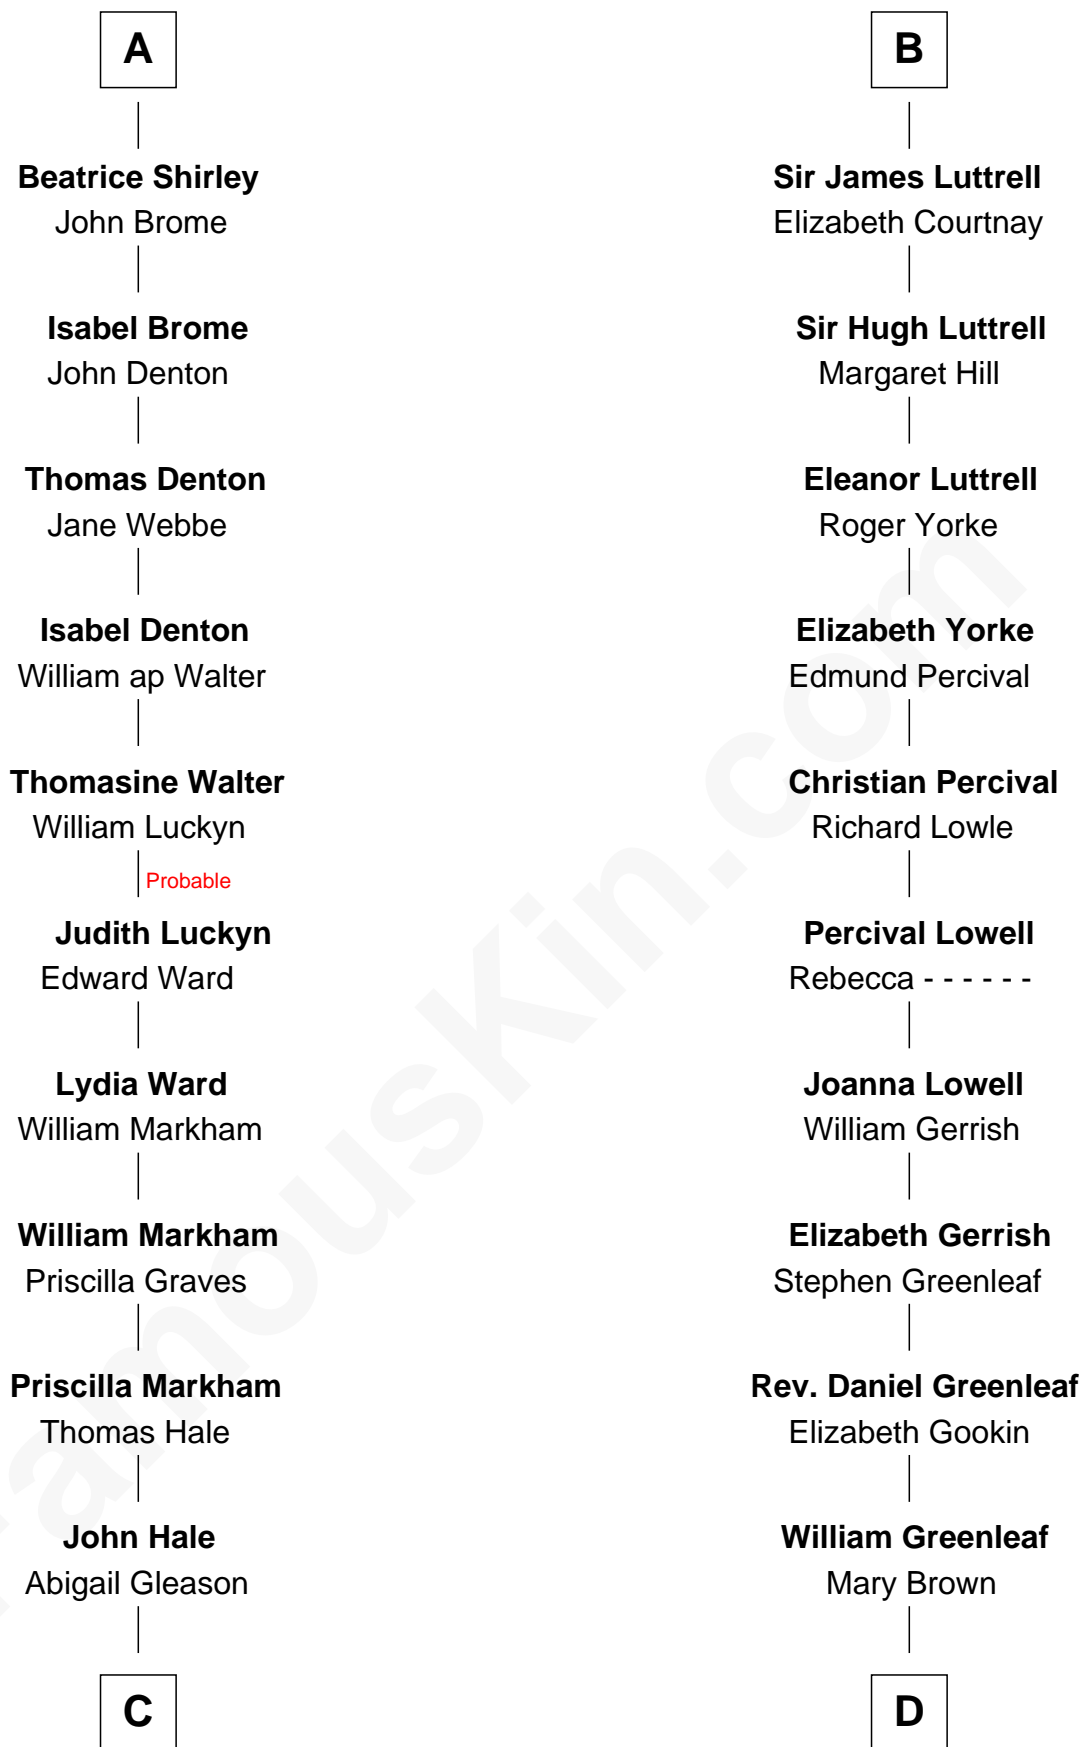

FamousKin.com
Relationship Chart of
Rutherford B. Hayes
19th U.S. President

20th cousin 1 time removed of
T. S. Eliot
Poet and Playwright

John, King of England
 Isabelle of Angoulême

C

Abigail Hale
Isaac Chandler

Abigail Chandler
Israel Smith

Chloe Smith
Rutherford Hayes

Rutherford Hayes
Sophia Birchard

Rutherford B. Hayes
19th U.S. President

D

Nancy Greenleaf
William Cranch

Abigail Adams Cranch
Rev. William Greenleaf Eliot

Henry Ware Eliot
Charlotte Champe Stearns

T. S. Eliot
Poet and Playwright