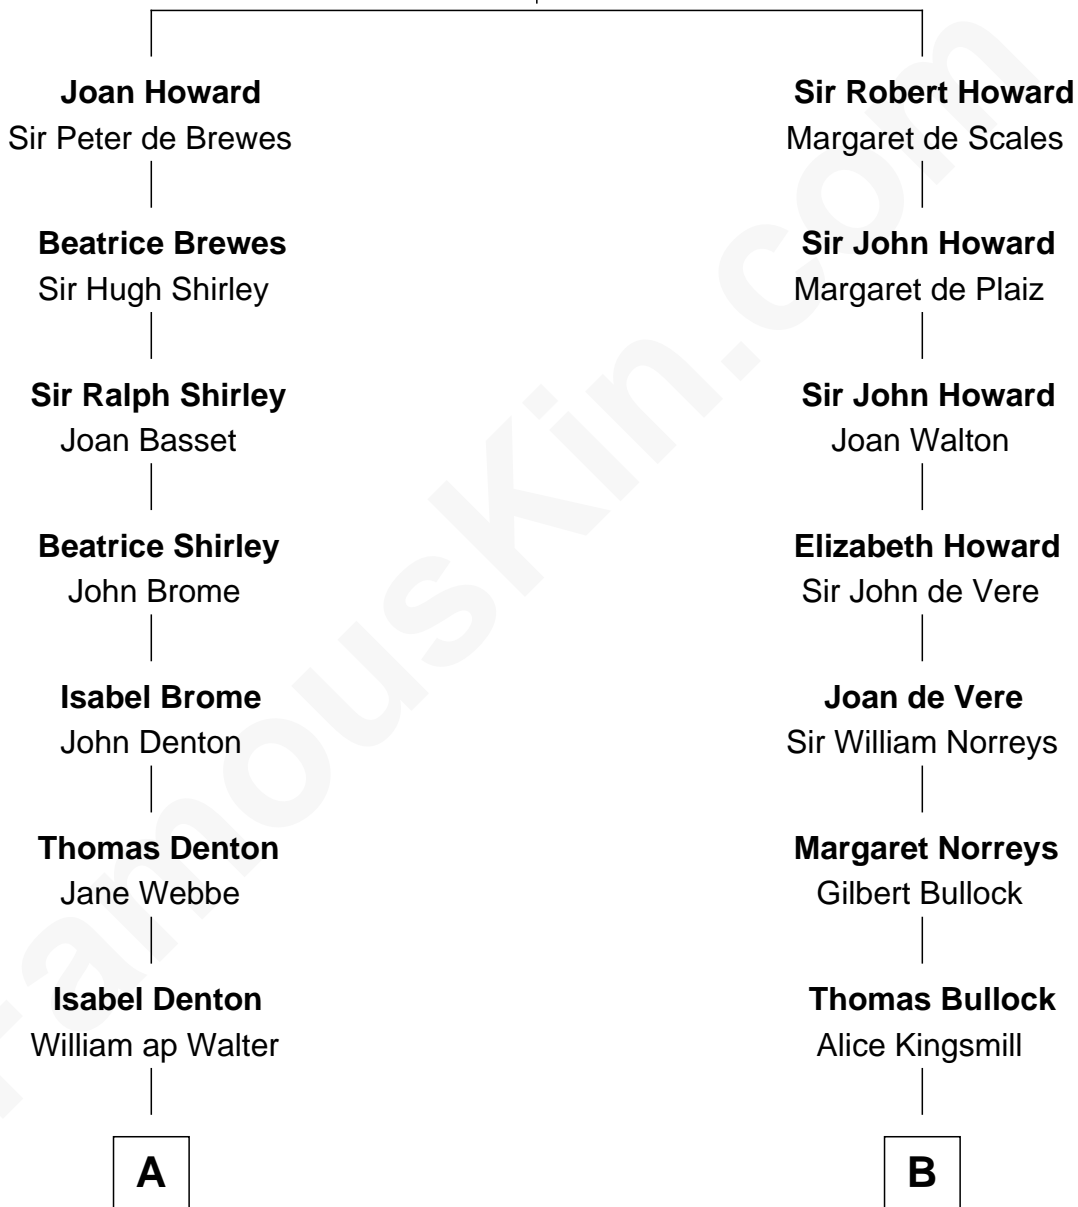

FamousKin.com
Relationship Chart of
Rutherford B. Hayes
19th U.S. President

17th cousin 2 times removed of
Lou (Henry) Hoover
First Lady of President Herbert Hoover

Sir John Howard
 Alice de Bois

C

Philomelia Sophia Scobey

Phineas Weed

Florence Ida Weed

Charles Delano Henry

Lou (Henry) Hoover

First Lady of Herbert Hoover

FamousKin.com