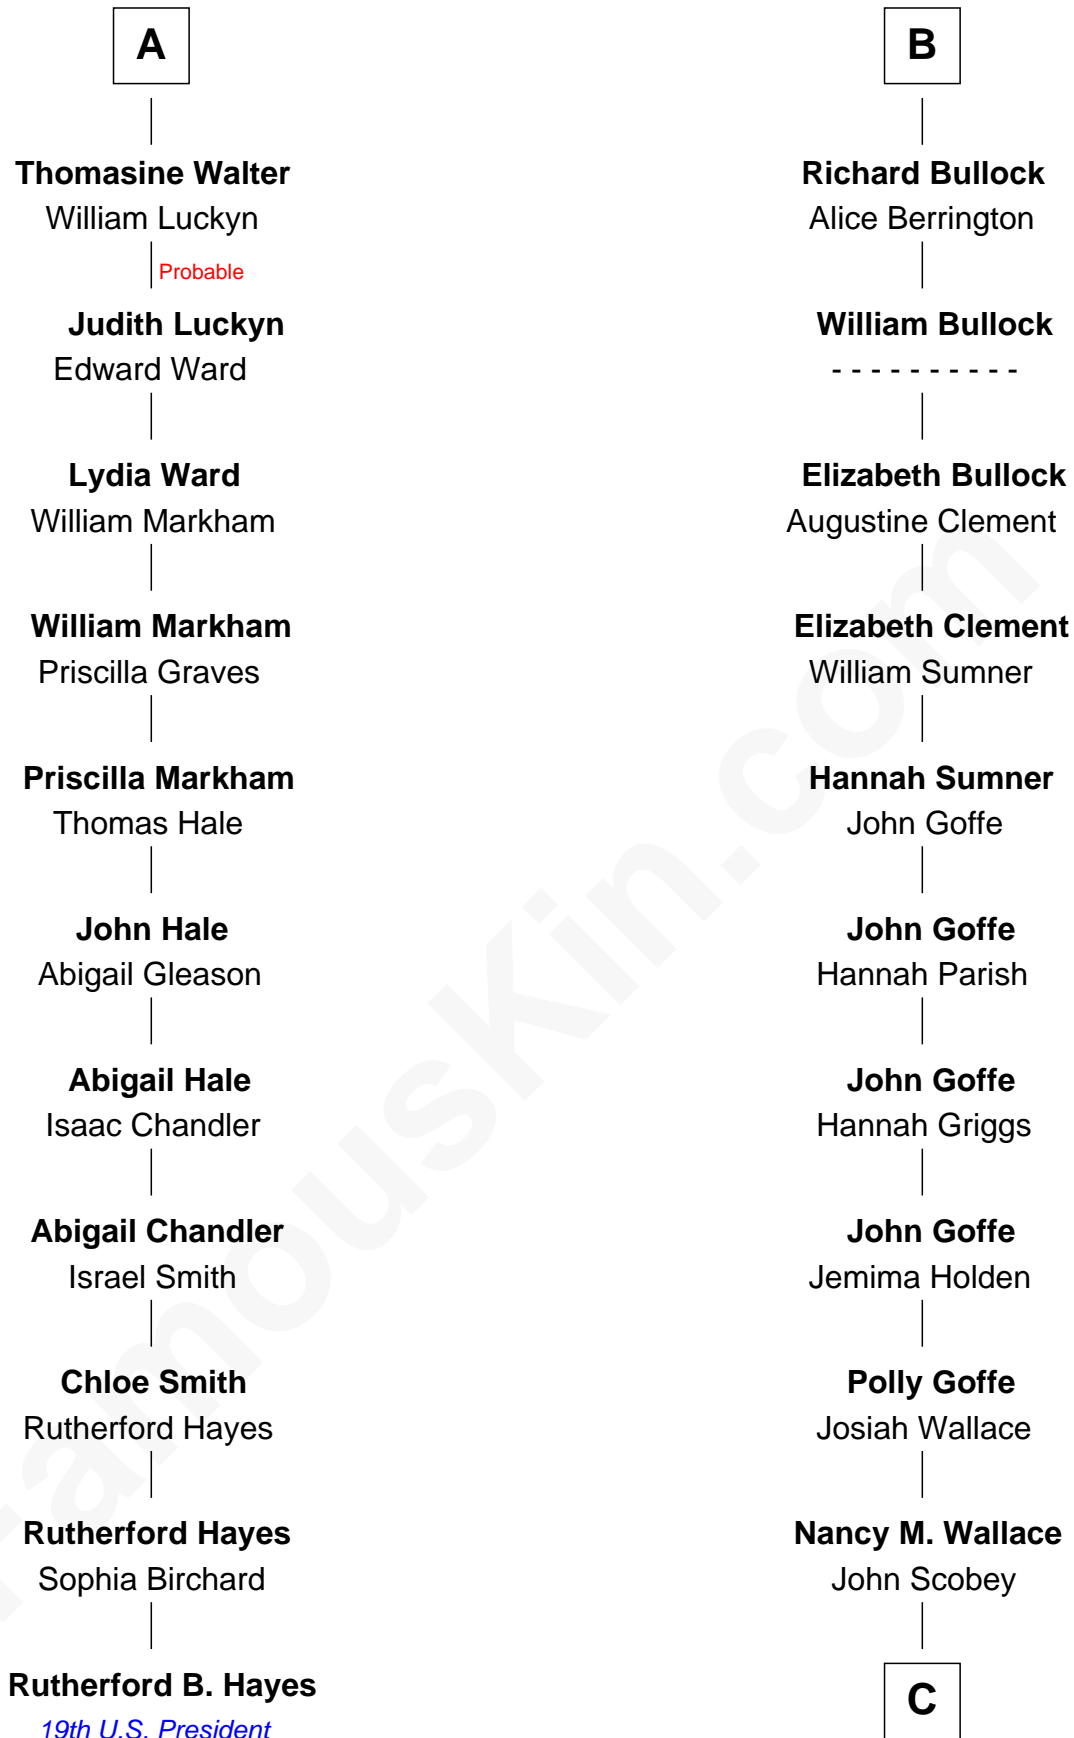

FamousKin.com
Relationship Chart of
Rutherford B. Hayes
19th U.S. President

17th cousin 2 times removed of
Lou (Henry) Hoover
First Lady of President Herbert Hoover

Sir John Howard
 Alice de Bois

C

Philomelia Sophia Scobey

Phineas Weed

Florence Ida Weed

Charles Delano Henry

Lou (Henry) Hoover

First Lady of Herbert Hoover

FamousKin.com